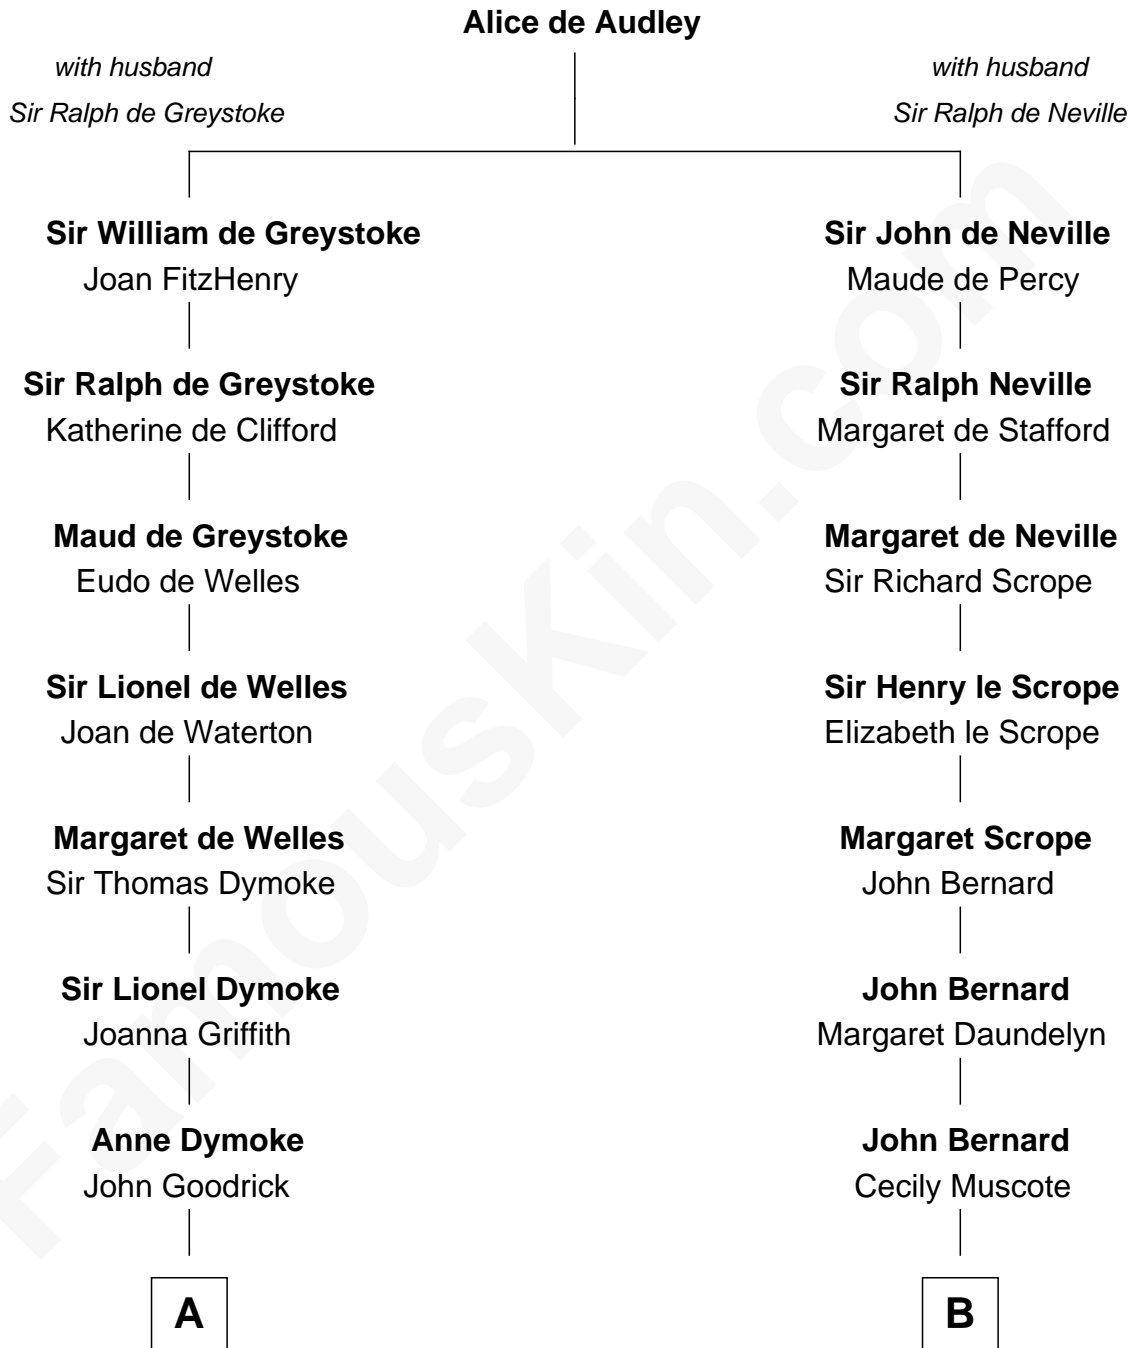

FamousKin.com Relationship Chart of

Dave Cowens

NBA Hall of Famer

13th cousin 8 times removed of

Francis Lightfoot Lee

Signer of the Declaration of Independence

C

—
Thomas Albert Atwood

Priscilla Ann Kelly

—
Charles Albert Atwood

Mina Sylvia Cundiff

—
Stanley True Atwood

Dorothy Ann Ulrich

—
Ruth Ellen Atwood

John Joseph Cowens

—
Dave Cowens