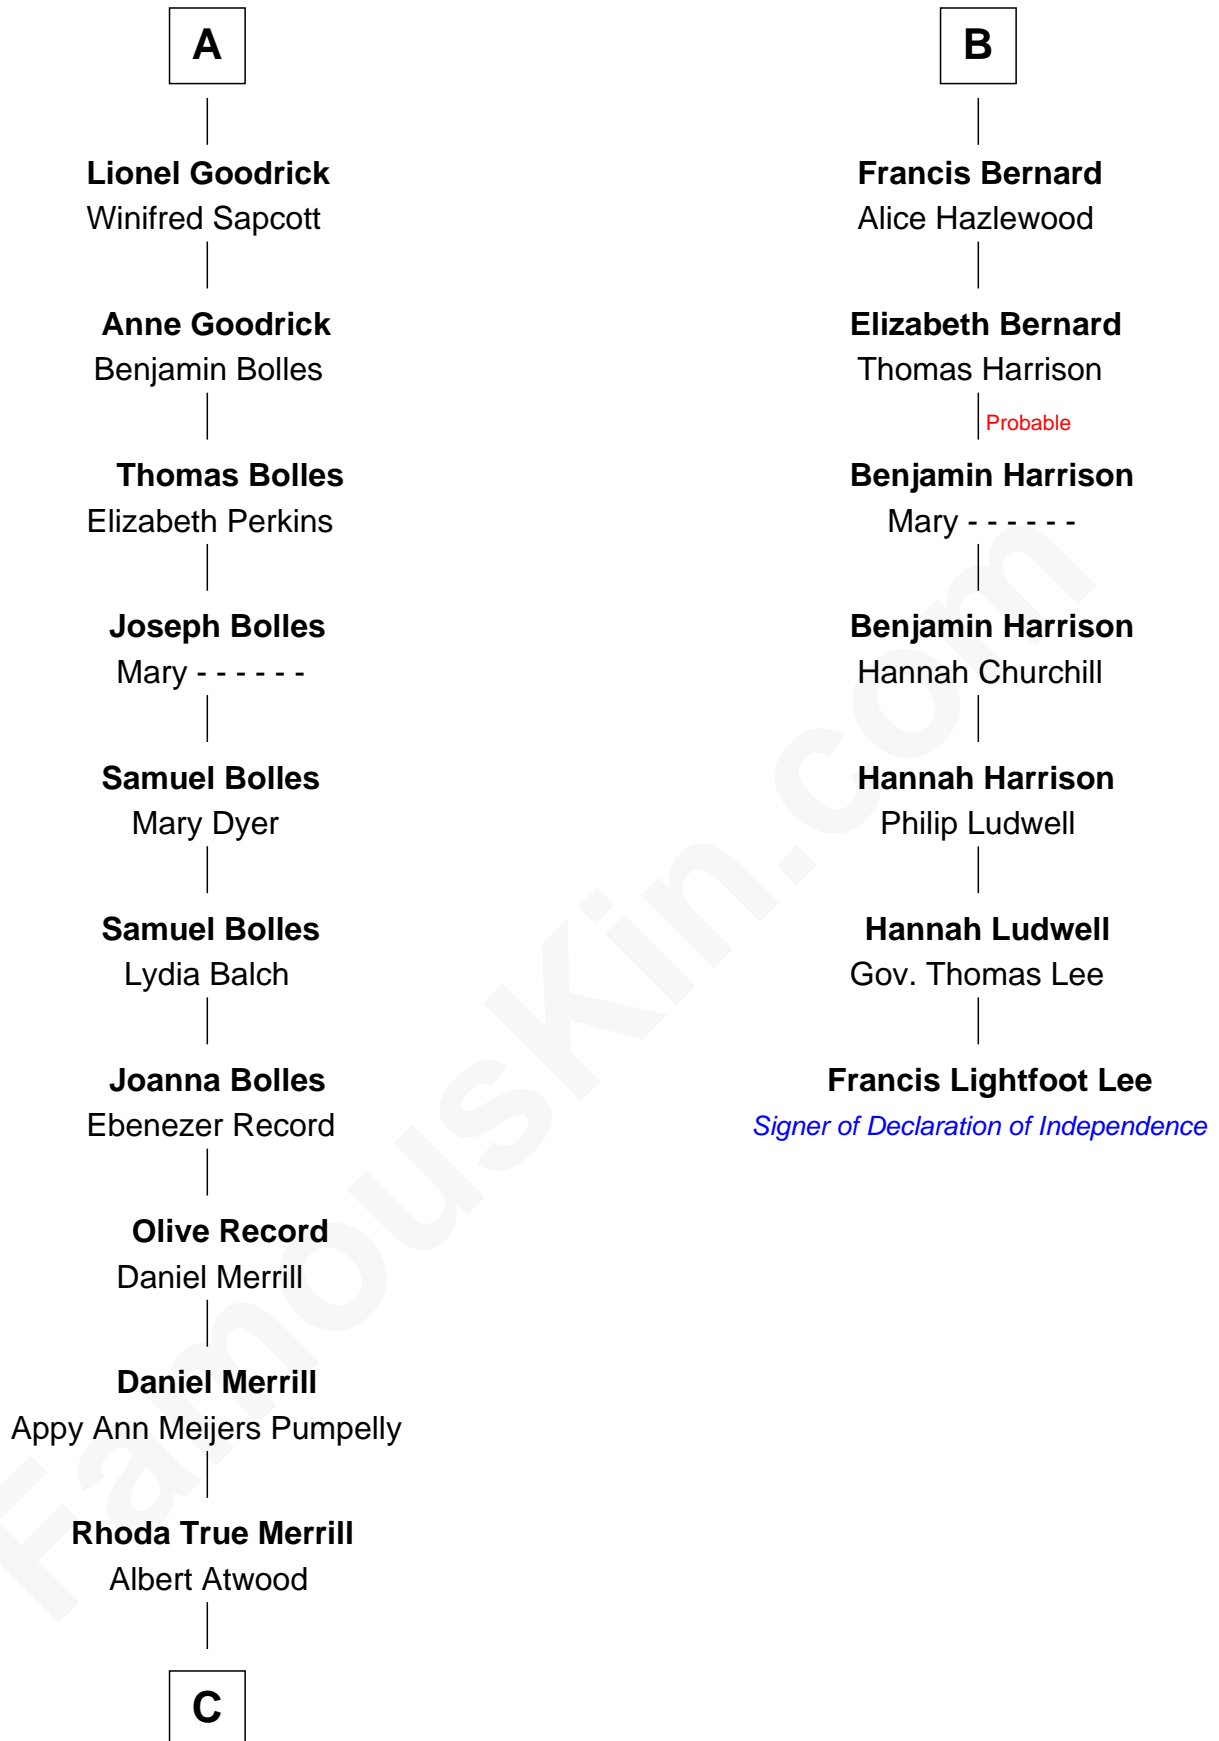

FamousKin.com Relationship Chart of

Dave Cowens

NBA Hall of Famer

13th cousin 8 times removed of

Francis Lightfoot Lee

Signer of the Declaration of Independence

C

—
Thomas Albert Atwood

Priscilla Ann Kelly

—
Charles Albert Atwood

Mina Sylvia Cundiff

—
Stanley True Atwood

Dorothy Ann Ulrich

—
Ruth Ellen Atwood

John Joseph Cowens

—
Dave Cowens