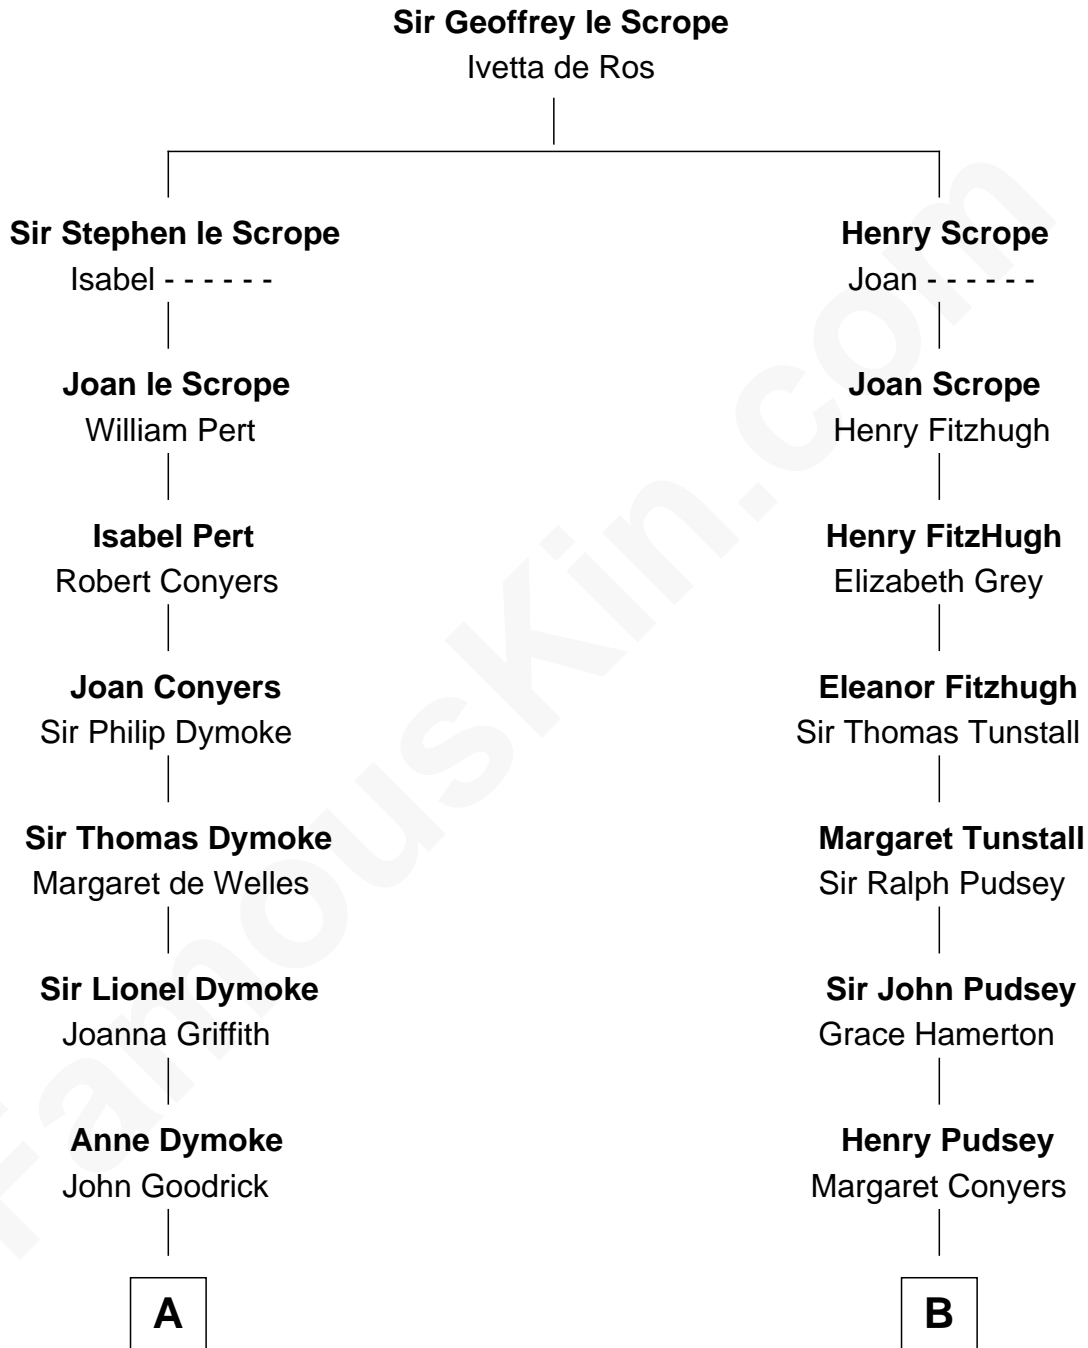

# FamousKin.com Relationship Chart of

**Dave Cowens**

*NBA Hall of Famer*

16th cousin 5 times removed of

**Francis Lightfoot Lee**

*Signer of the Declaration of Independence*

**C**

—  
**Thomas Albert Atwood**

Priscilla Ann Kelly

—  
**Charles Albert Atwood**

Mina Sylvia Cundiff

—  
**Stanley True Atwood**

Dorothy Ann Ulrich

—  
**Ruth Ellen Atwood**

John Joseph Cowens

—  
**Dave Cowens**