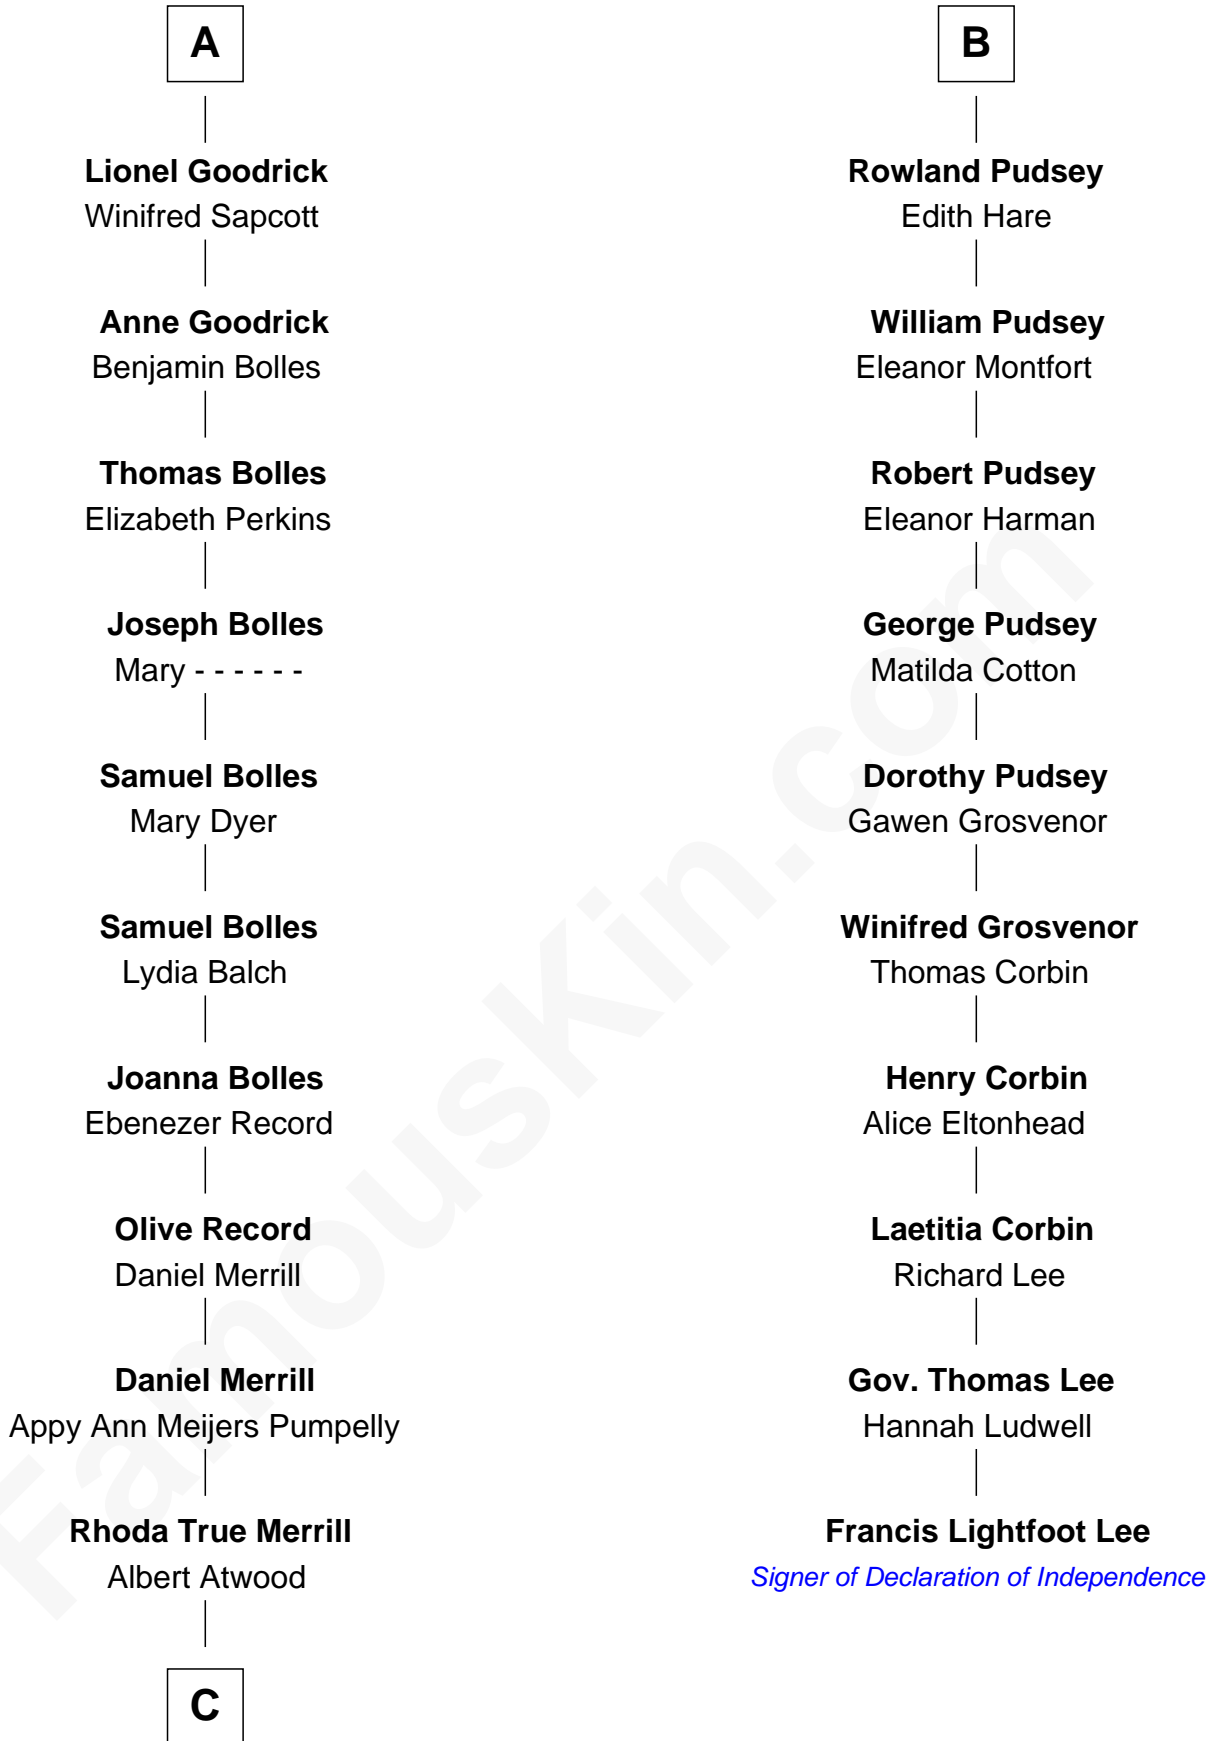

# FamousKin.com Relationship Chart of

**Dave Cowens**

*NBA Hall of Famer*

16th cousin 5 times removed of

**Francis Lightfoot Lee**

*Signer of the Declaration of Independence*

**C**

—  
**Thomas Albert Atwood**

Priscilla Ann Kelly

—  
**Charles Albert Atwood**

Mina Sylvia Cundiff

—  
**Stanley True Atwood**

Dorothy Ann Ulrich

—  
**Ruth Ellen Atwood**

John Joseph Cowens

—  
**Dave Cowens**