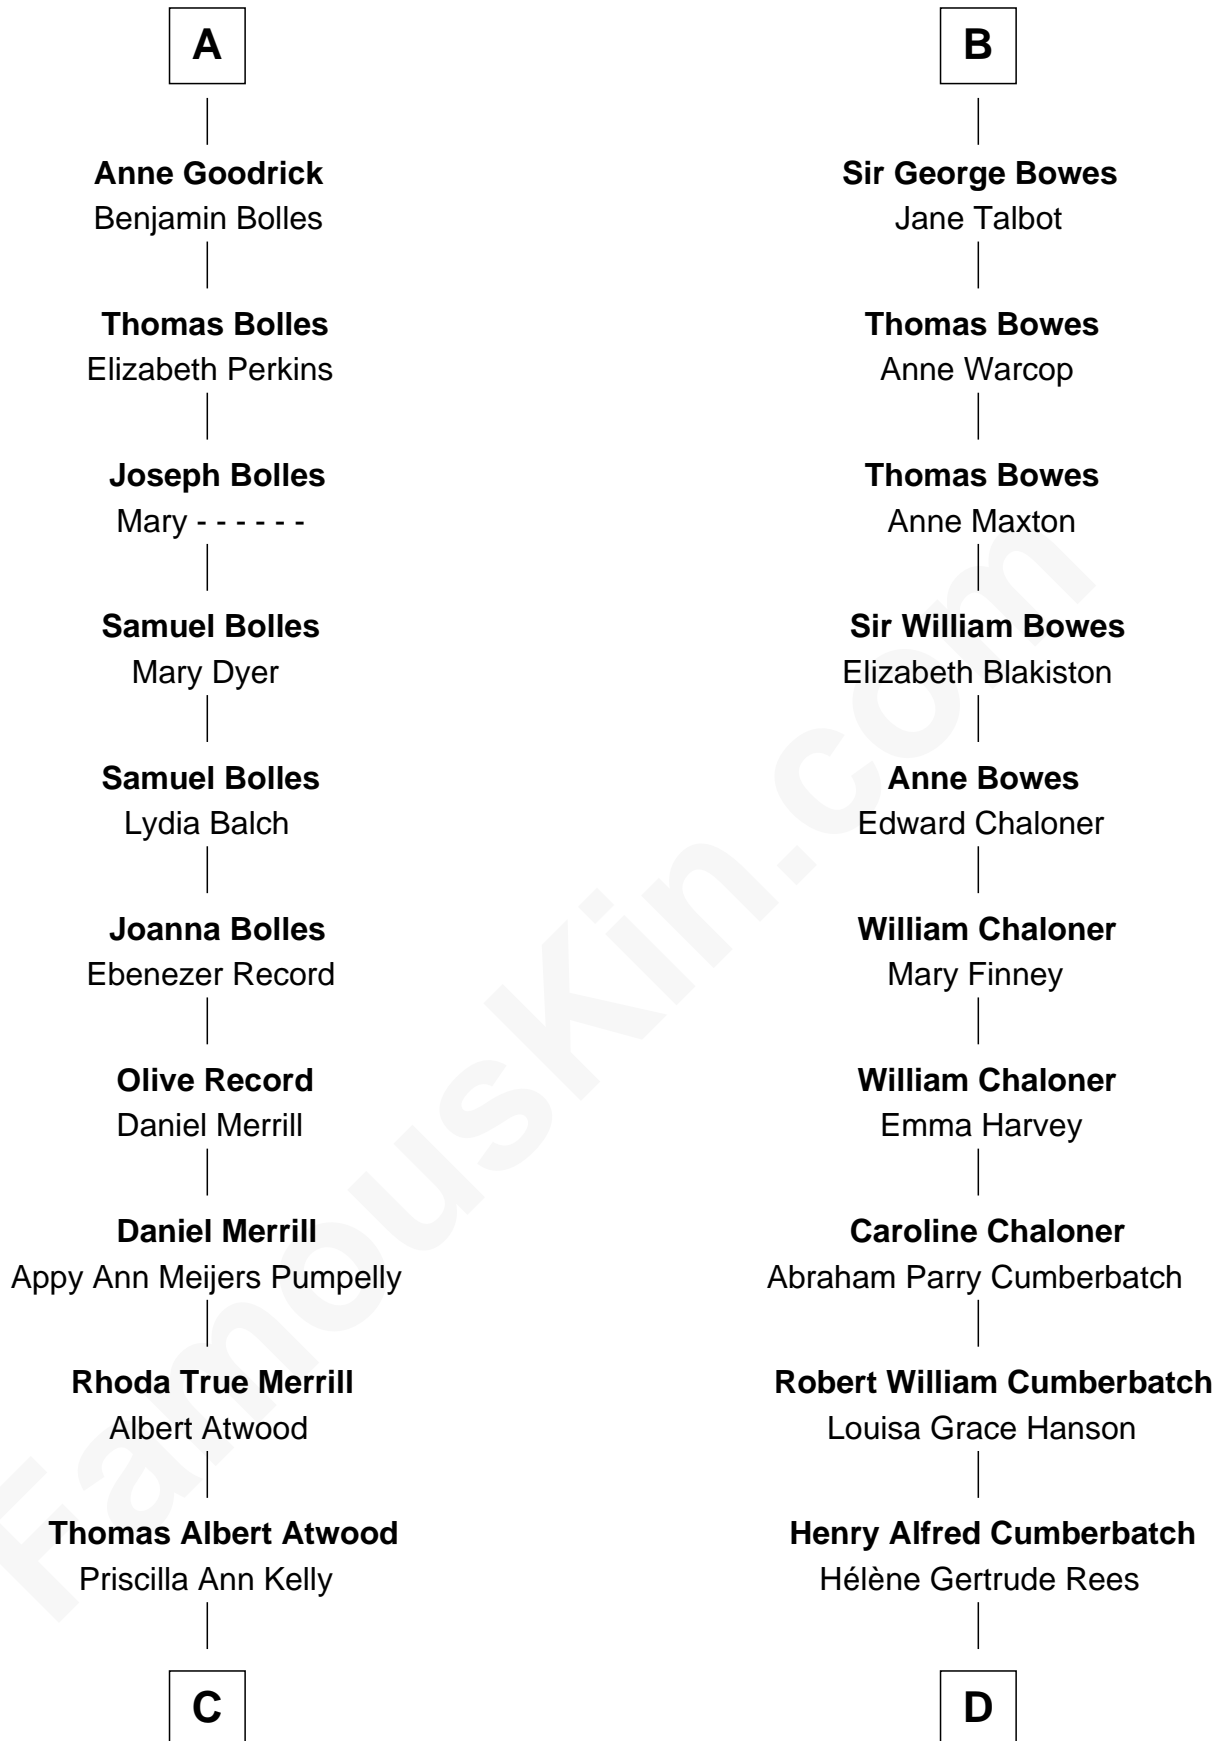

FamousKin.com Relationship Chart of

Dave Cowens

NBA Hall of Famer

19th cousin 1 time removed of

Benedict Cumberbatch

Movie, Television and Stage Actor

Sir William de Aton

Isabel de Percy

Elizabeth de Aton

Sir John Conyers

Robert Conyers

Isabel Pert

Joan Conyers

Sir Philip Dymoke

Sir Thomas Dymoke

Margaret de Welles

Sir Ralph Eure

Sir William Eure

Maud Fitzhugh

Robert Eure

Anne Tempest

Elizabeth Eure

Sir James Strangeways

Felice Strangeways

William Aske

Roger Aske

Margery Sedgwick

Elizabeth Aske

Richard Bowes

B

Benedict Cumberbatch photo by [Gage Skidmore](#) (CC BY-SA 2.0)