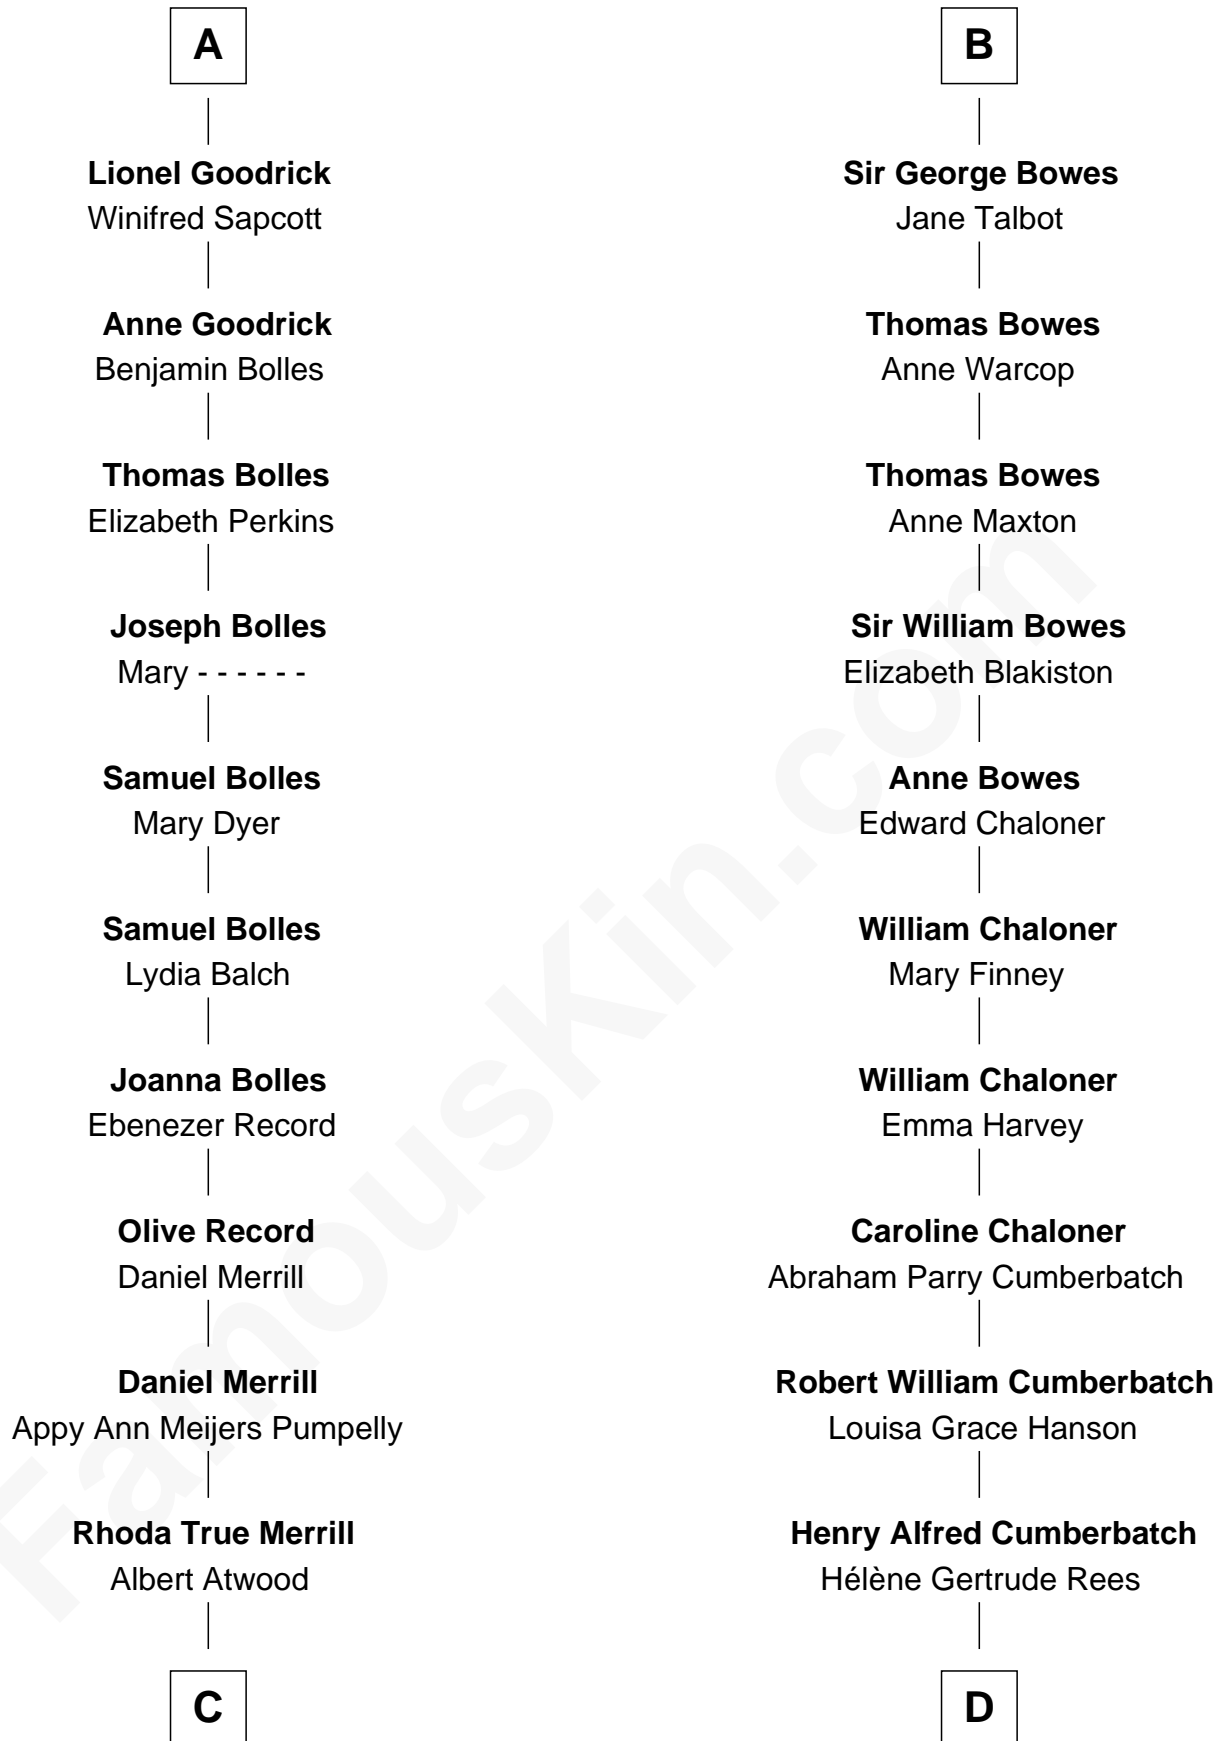

# FamousKin.com Relationship Chart of

**Dave Cowens**

*NBA Hall of Famer*

19th cousin 2 times removed of

**Benedict Cumberbatch**

*Movie, Television and Stage Actor*

**C**

**Thomas Albert Atwood**

Priscilla Ann Kelly

**Charles Albert Atwood**

Mina Sylvia Cundiff

**Stanley True Atwood**

Dorothy Ann Ulrich

**Ruth Ellen Atwood**

John Joseph Cowens

**Dave Cowens**

*NBA Hall of Famer*

**D**

**Henry Carlton Cumberbatch**

Pauline Ellen Laing Congdon

**Timothy Carlton Congdon Cumberbatch**

Wanda Ventham

**Benedict Cumberbatch**

*Movie, Television and Stage Actor*