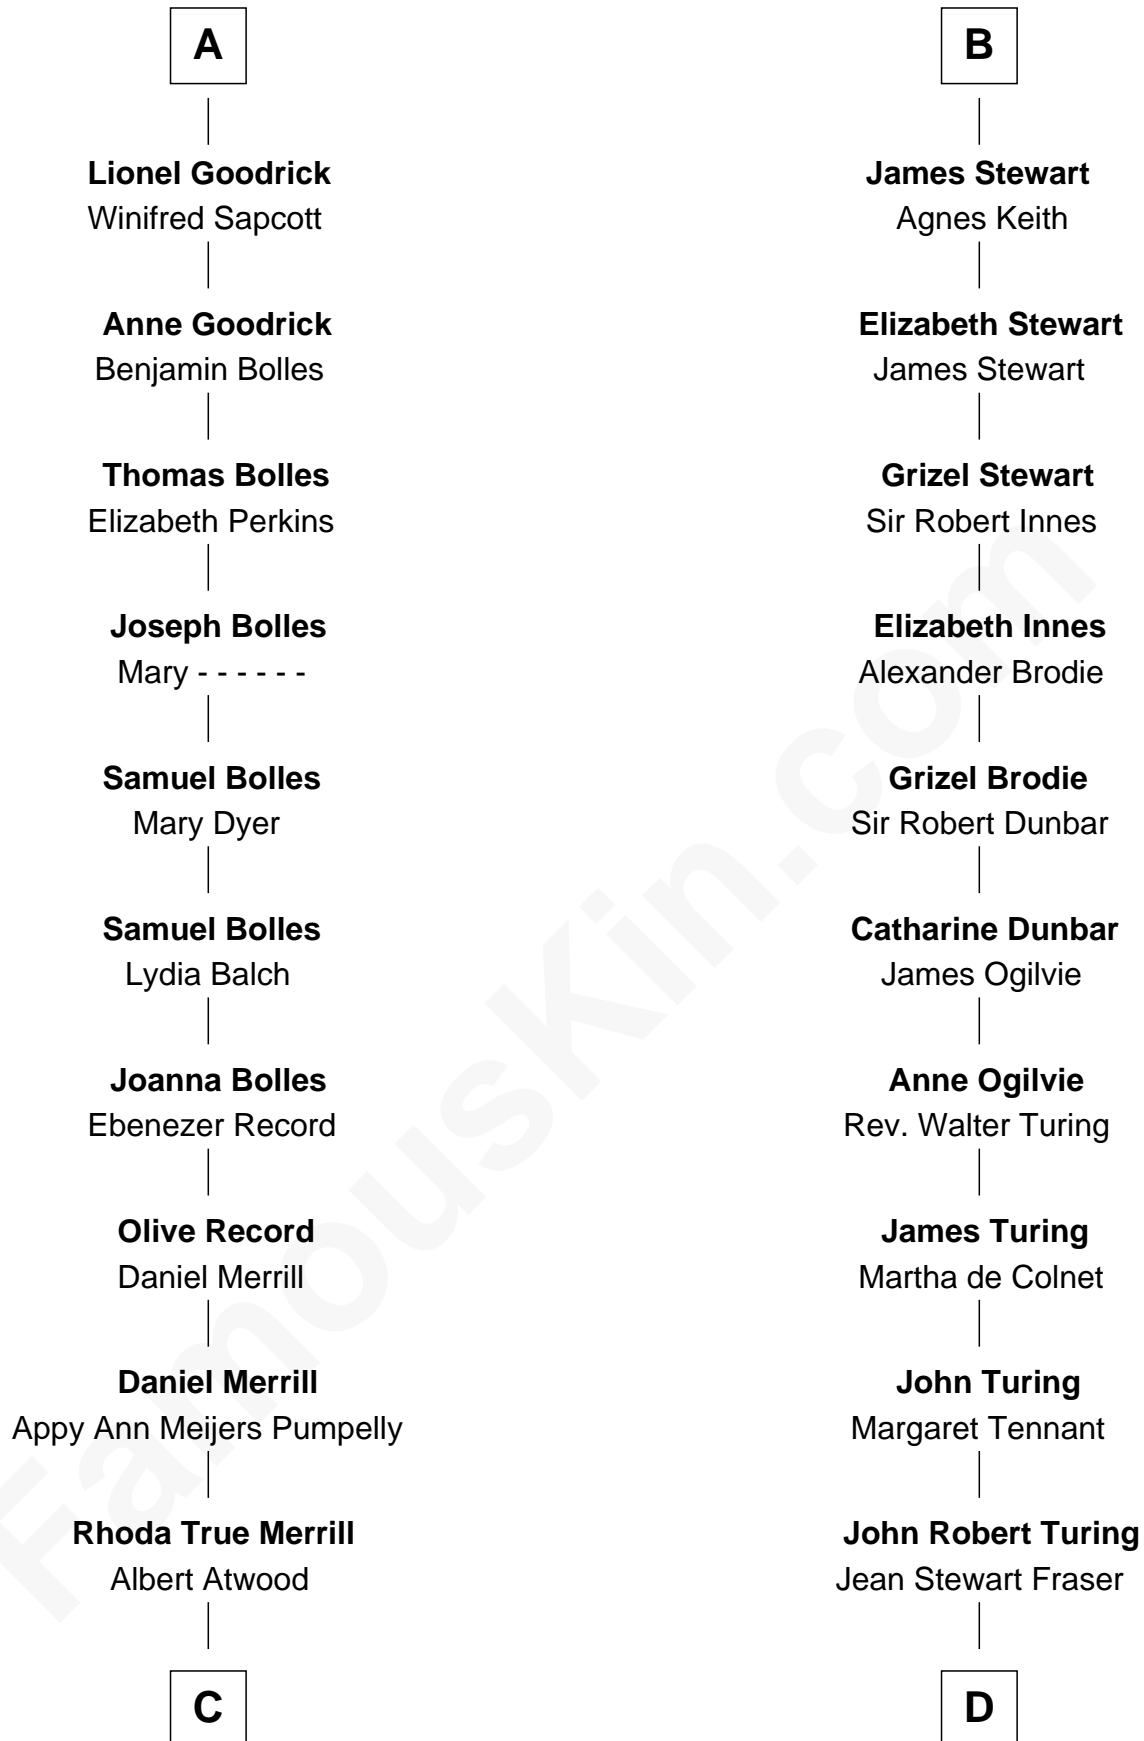

FamousKin.com Relationship Chart of

Dave Cowens

NBA Hall of Famer

19th cousin 2 times removed of

Alan Turing

WWII Codebreaker of Nazi Enigma Machine

C

Thomas Albert Atwood

Priscilla Ann Kelly

Charles Albert Atwood

Mina Sylvia Cundiff

Stanley True Atwood

Dorothy Ann Ulrich

Ruth Ellen Atwood

John Joseph Cowens

Dave Cowens