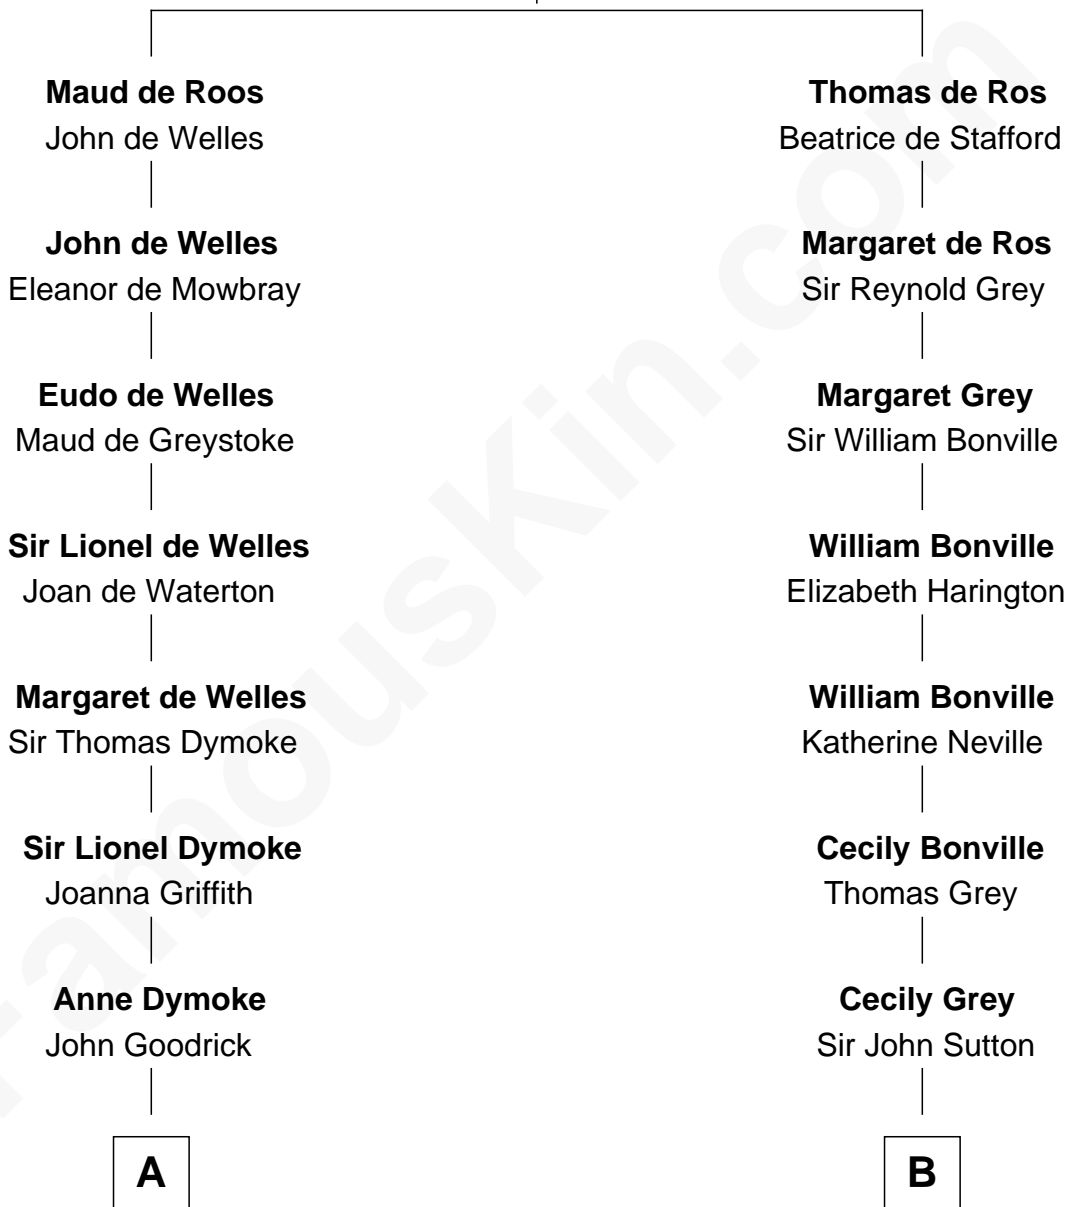

FamousKin.com Relationship Chart of

Dave Cowens

NBA Hall of Famer

15th cousin 6 times removed of

Jane (Appleton) Pierce

First Lady of President Franklin Pierce

Sir William de Ros
Margery de Badlesmere

C

—
Thomas Albert Atwood

Priscilla Ann Kelly

—
Charles Albert Atwood

Mina Sylvia Cundiff

—
Stanley True Atwood

Dorothy Ann Ulrich

—
Ruth Ellen Atwood

John Joseph Cowens