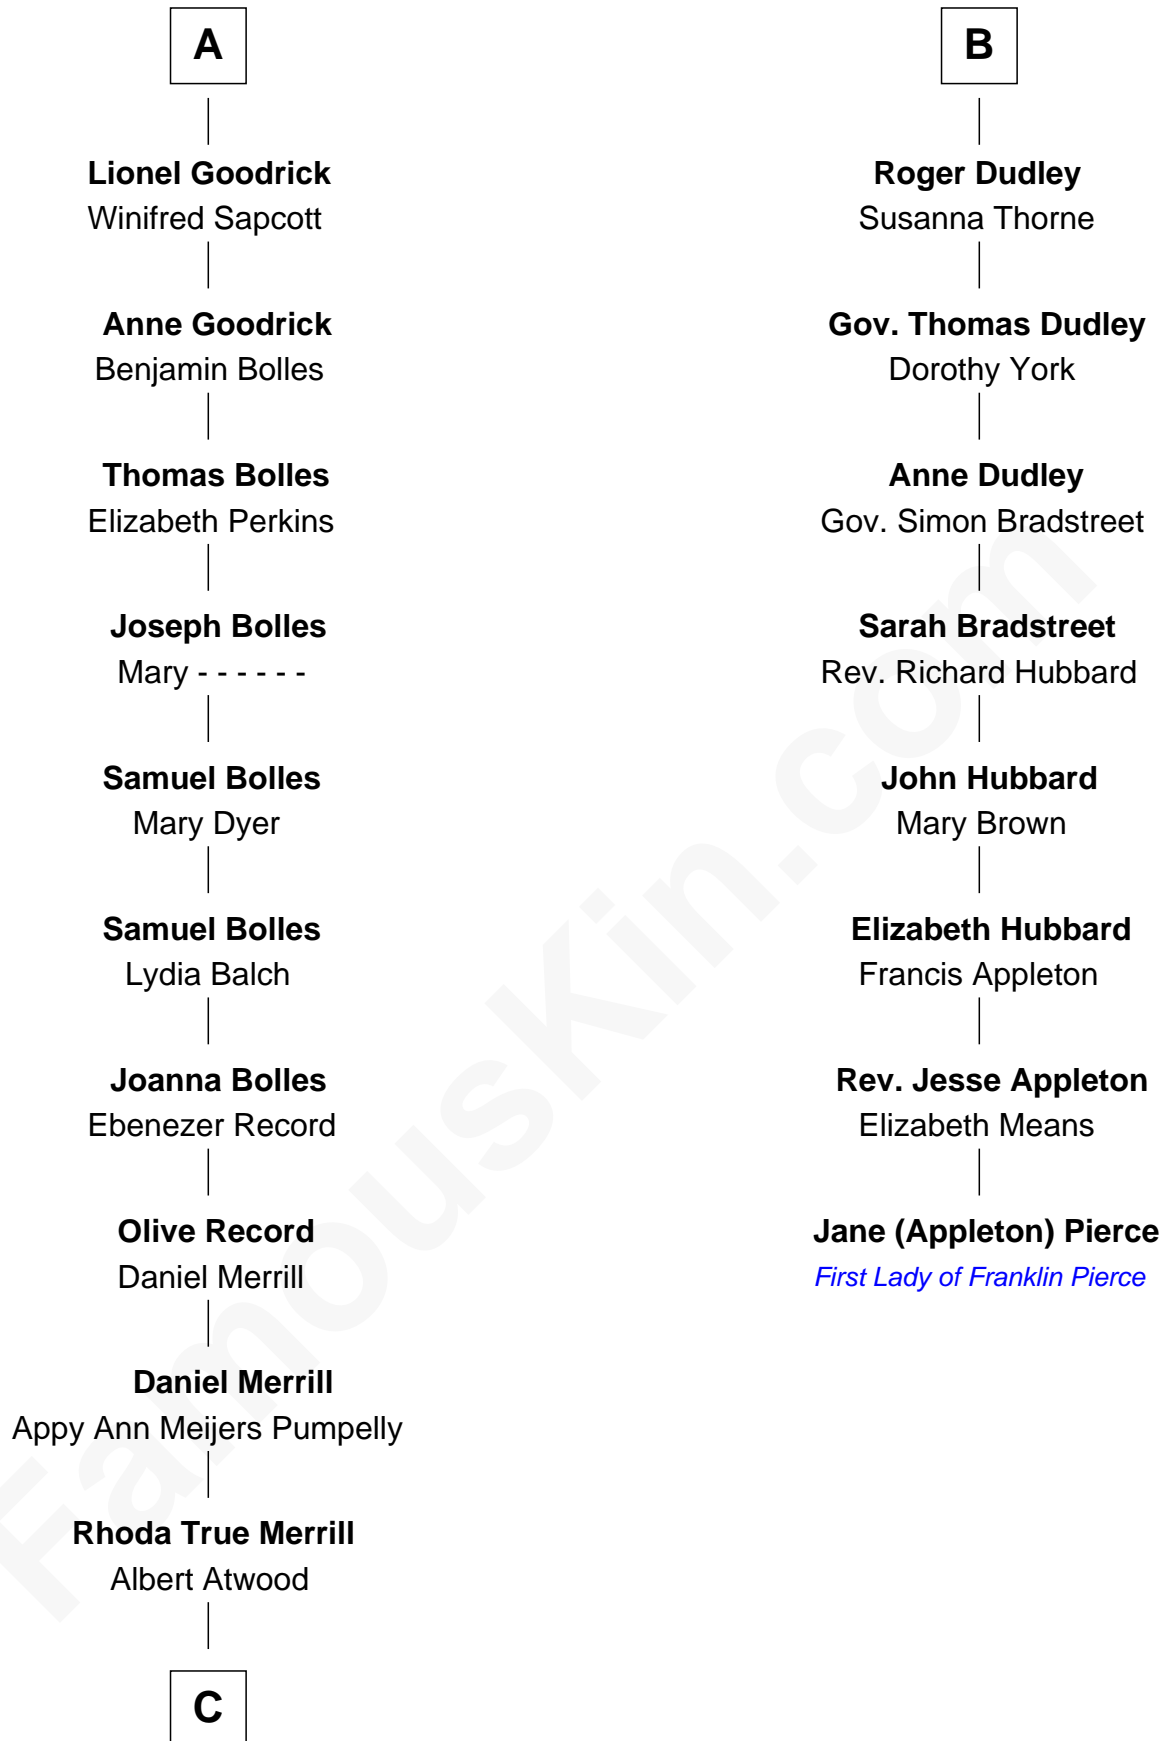

FamousKin.com Relationship Chart of

Dave Cowens

NBA Hall of Famer

14th cousin 7 times removed of

Jane (Appleton) Pierce

First Lady of President Franklin Pierce

Sir Henry de Percy

Idoine de Clifford

C

—
Thomas Albert Atwood

Priscilla Ann Kelly

—
Charles Albert Atwood

Mina Sylvia Cundiff

—
Stanley True Atwood

Dorothy Ann Ulrich

—
Ruth Ellen Atwood