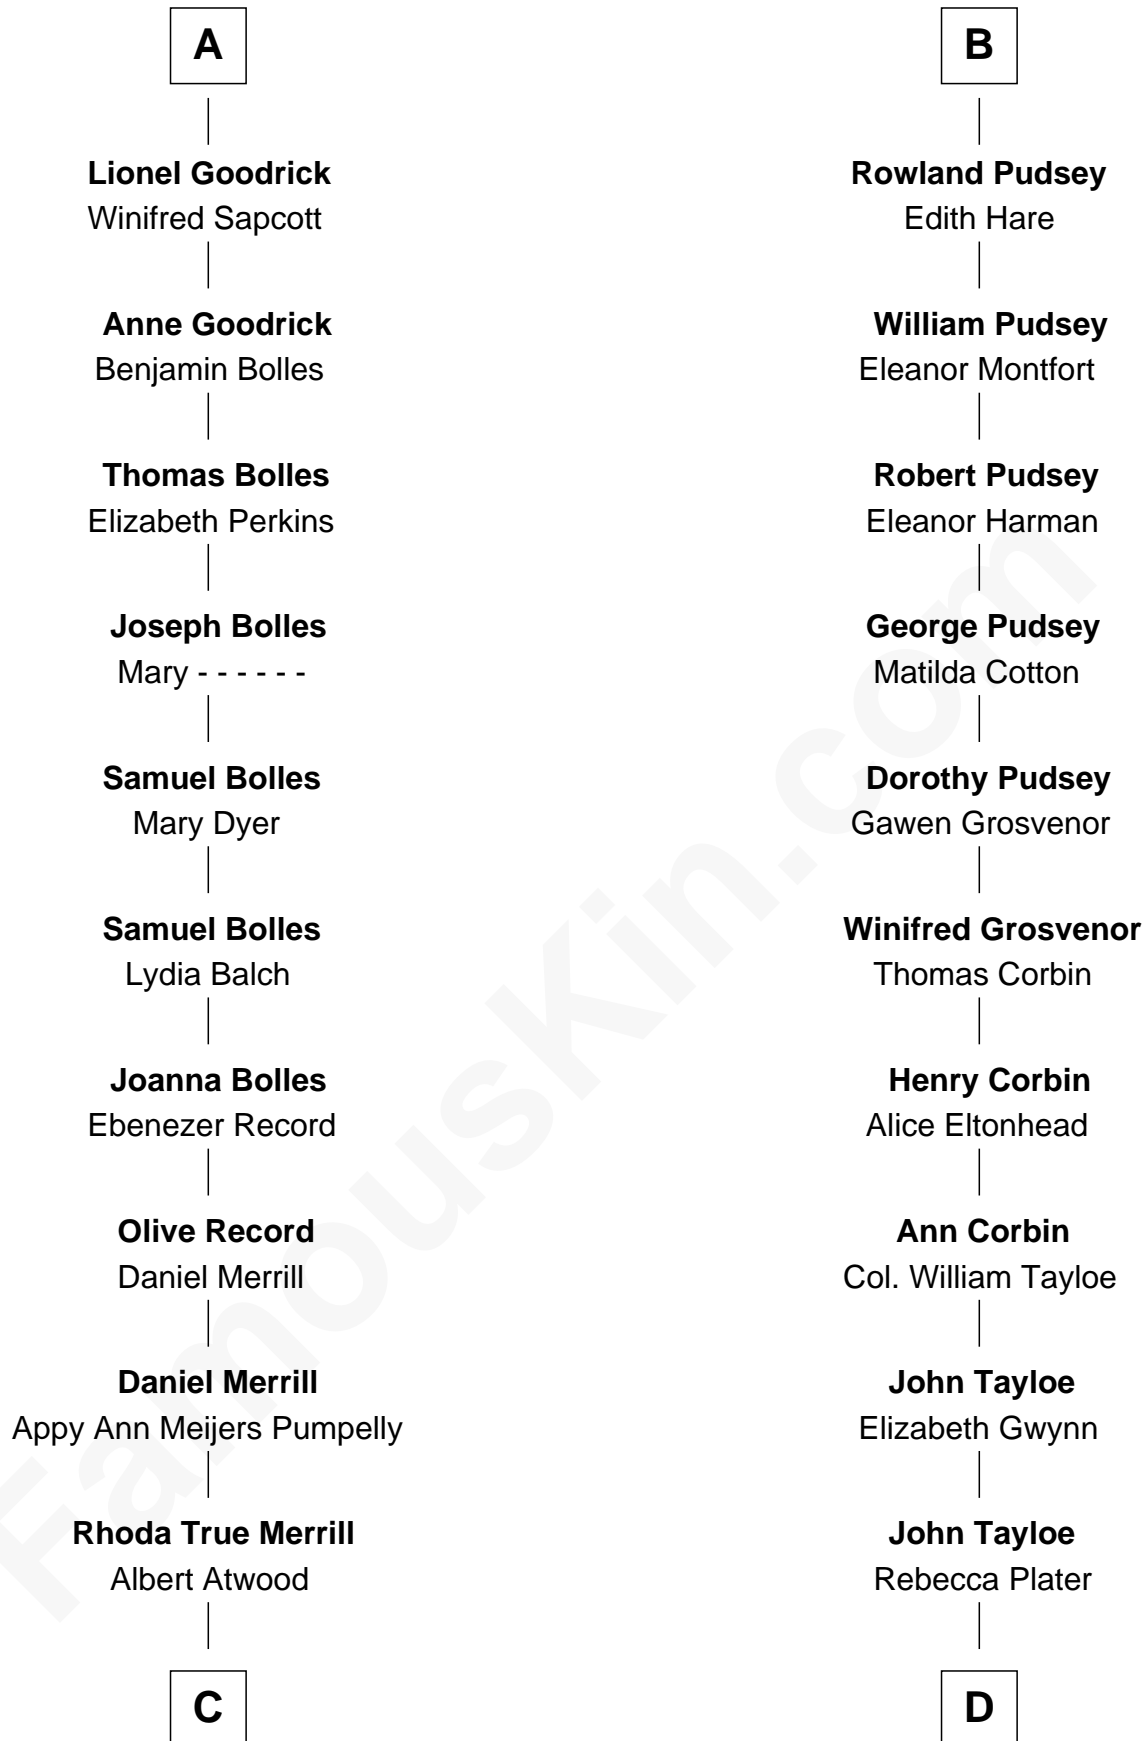

# FamousKin.com Relationship Chart of

**Dave Cowens**

*NBA Hall of Famer*

18th cousin 3 times removed of

**Edward Lloyd V**

*13th Governor of Maryland*

**Sir Geoffrey le Scrope**

Ivetta de Ros

Joan - - - - -

**Joan Scrope**

Henry Fitzhugh

**Henry FitzHugh**

Elizabeth Grey

**Eleanor Fitzhugh**

Sir Thomas Tunstall

**Margaret Tunstall**

Sir Ralph Pudsey

**Sir John Pudsey**

Grace Hamerton

**Henry Pudsey**

Margaret Conyers

**B**

**C**

**Thomas Albert Atwood**

*NBA Hall of Famer*

**D**

**Elizabeth Tayloe**

Col. Edward Lloyd

**Edward Lloyd V**

*13th Governor of Maryland*

FamousKin.com