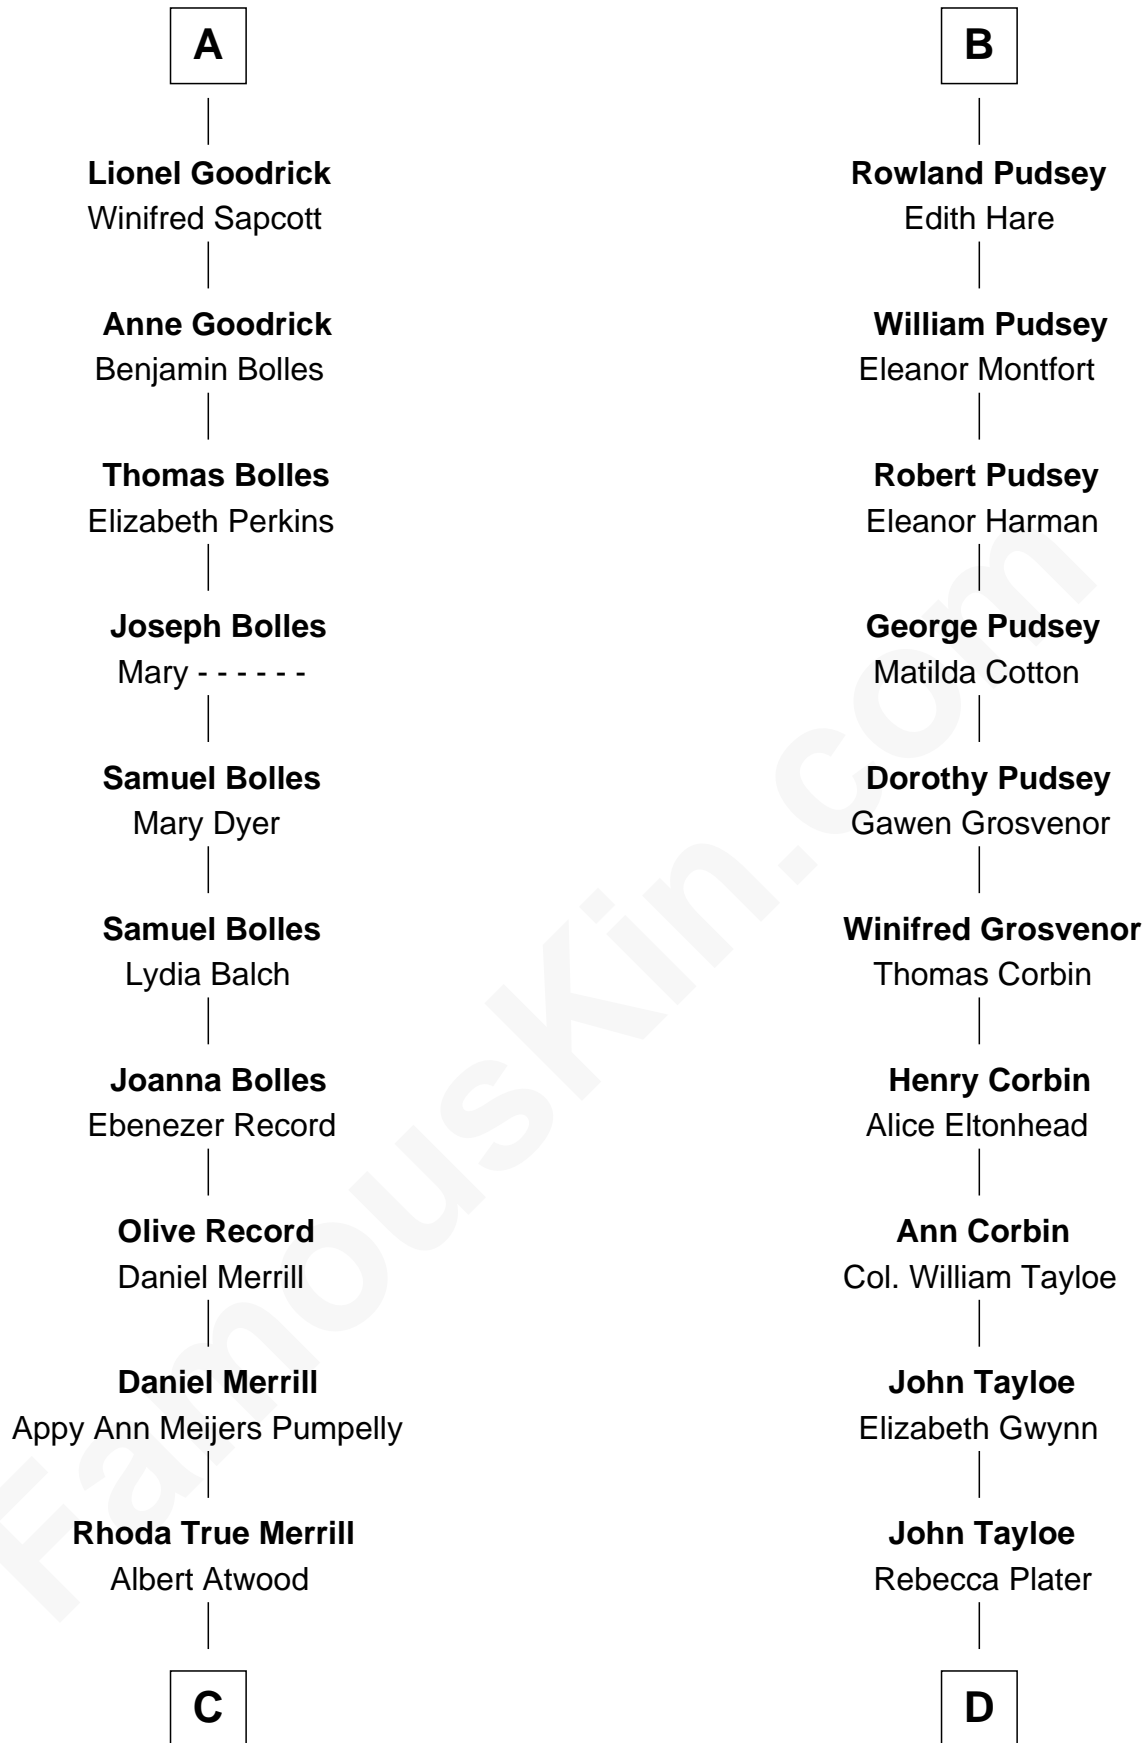

FamousKin.com Relationship Chart of

Dave Cowens

NBA Hall of Famer

20th cousin 1 time removed of

Henry Lloyd

40th Governor of Maryland

C

Thomas Albert Atwood

Priscilla Ann Kelly

Charles Albert Atwood

Mina Sylvia Cundiff

Stanley True Atwood

Dorothy Ann Ulrich

Ruth Ellen Atwood

John Joseph Cowens

Dave Cowens