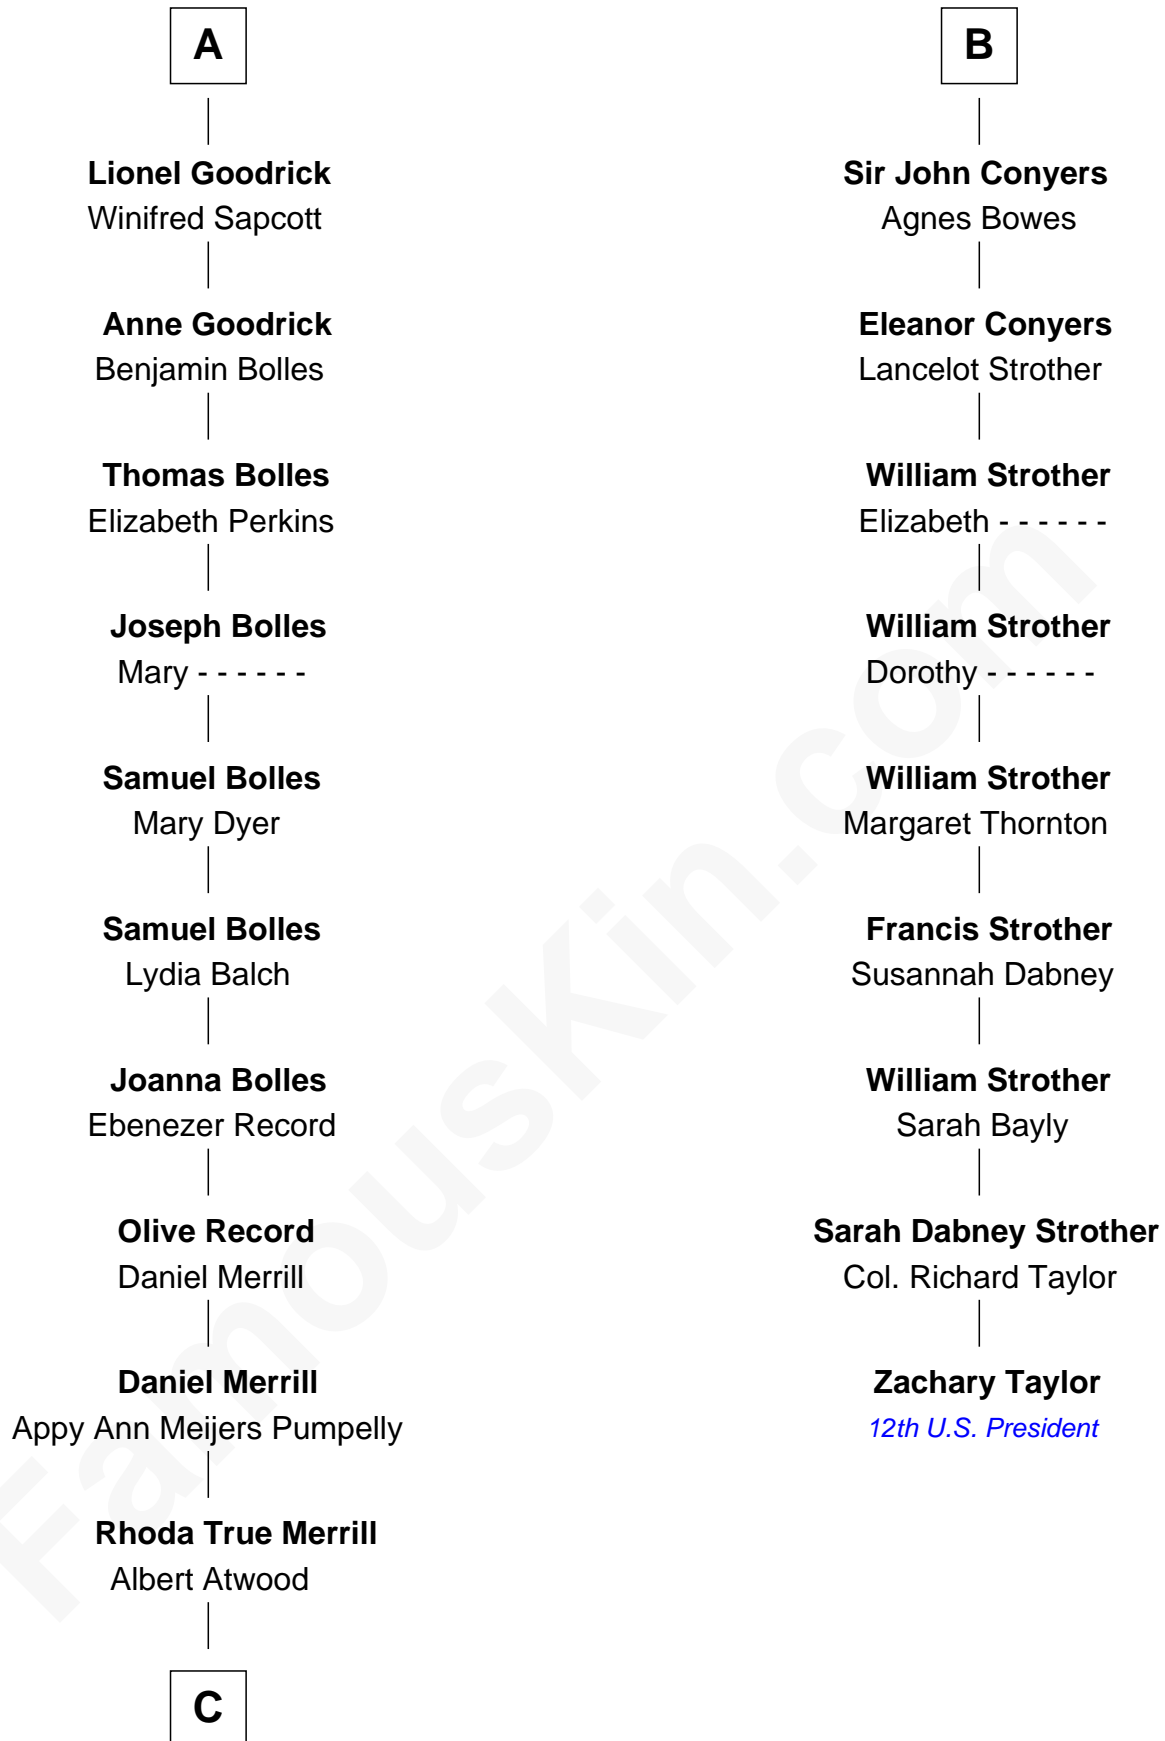

FamousKin.com Relationship Chart of

Dave Cowens

NBA Hall of Famer

15th cousin 6 times removed of

Zachary Taylor

12th U.S. President

C

Thomas Albert Atwood

Priscilla Ann Kelly

Charles Albert Atwood

Mina Sylvia Cundiff

Stanley True Atwood

Dorothy Ann Ulrich

Ruth Ellen Atwood

John Joseph Cowens

Dave Cowens