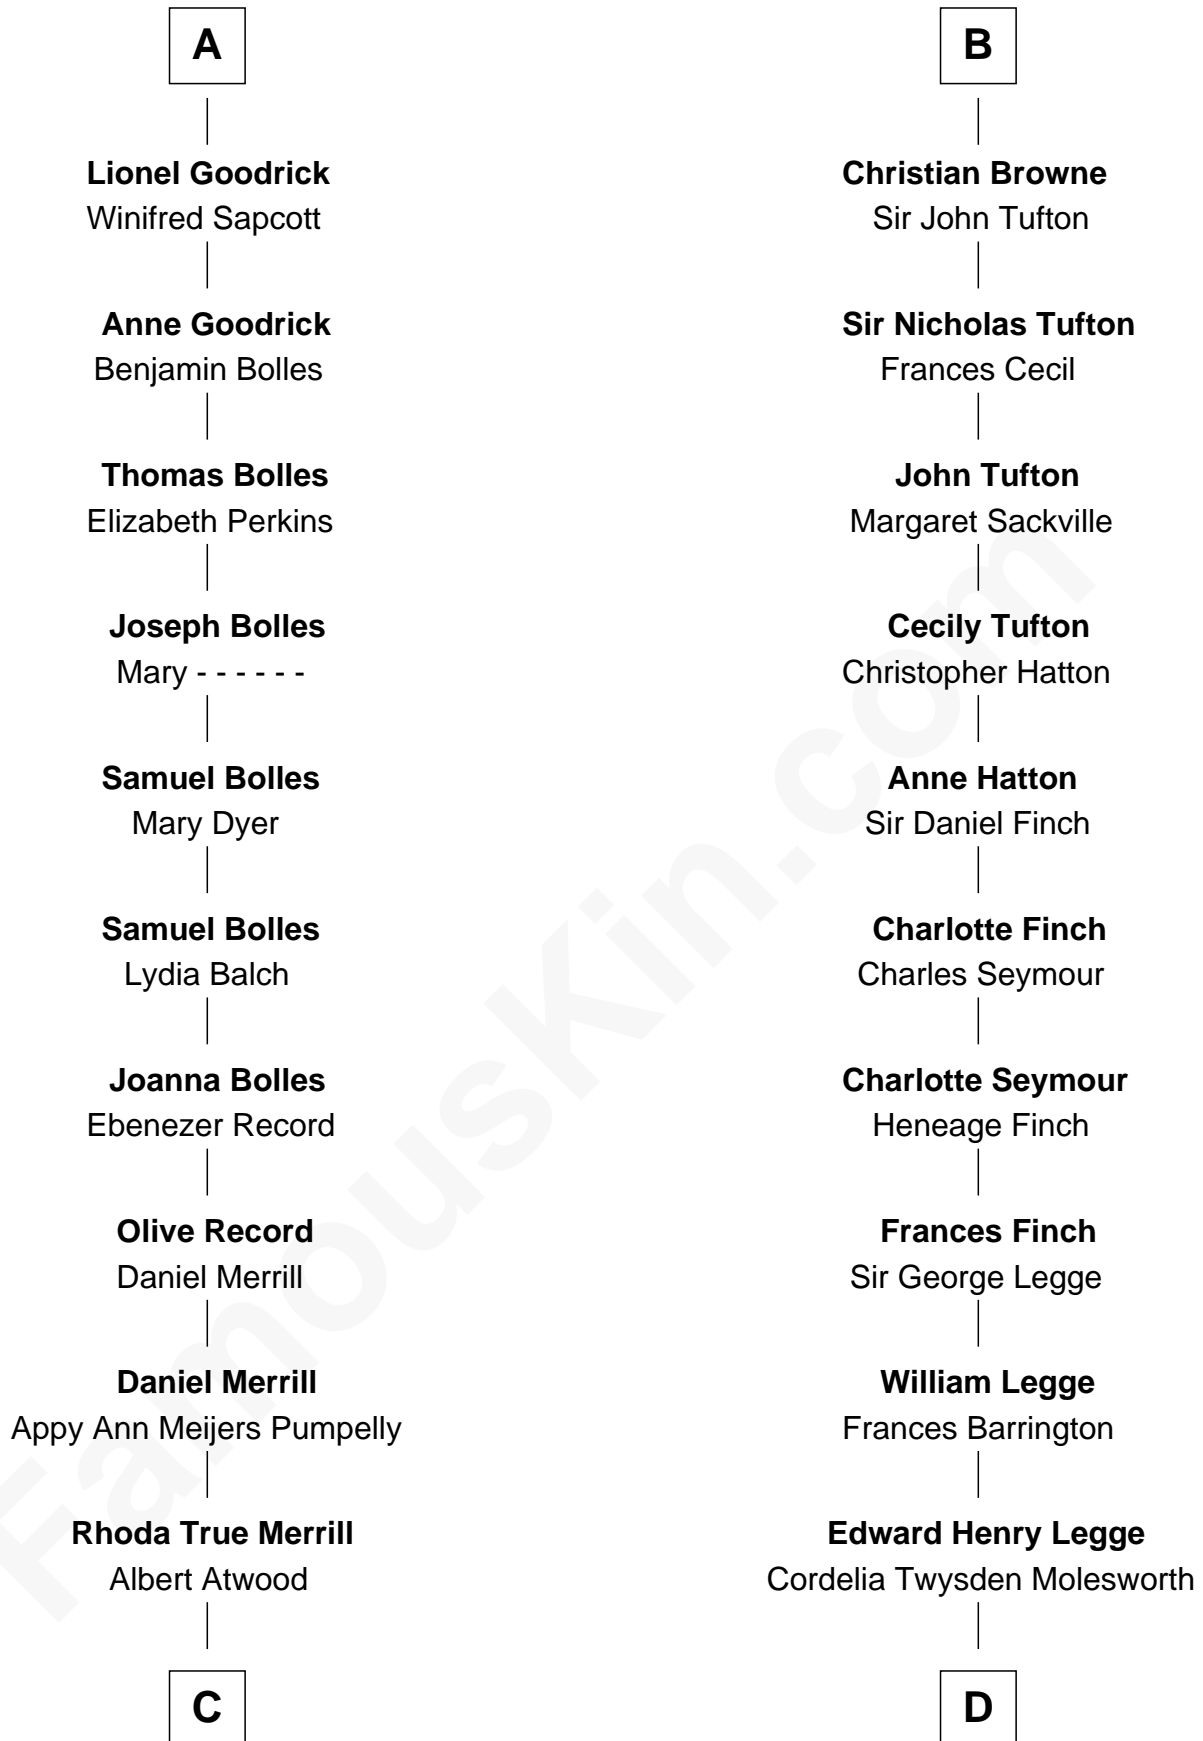

# FamousKin.com Relationship Chart of

**Dave Cowens**

*NBA Hall of Famer*

20th cousin 1 time removed of

**Kit Harington**

*TV Actor - "Game of Thrones"*

**C**

**Thomas Albert Atwood**

Priscilla Ann Kelly

**Charles Albert Atwood**

Mina Sylvia Cundiff

**Stanley True Atwood**

Dorothy Ann Ulrich

**Ruth Ellen Atwood**

John Joseph Cowens

**Dave Cowens**