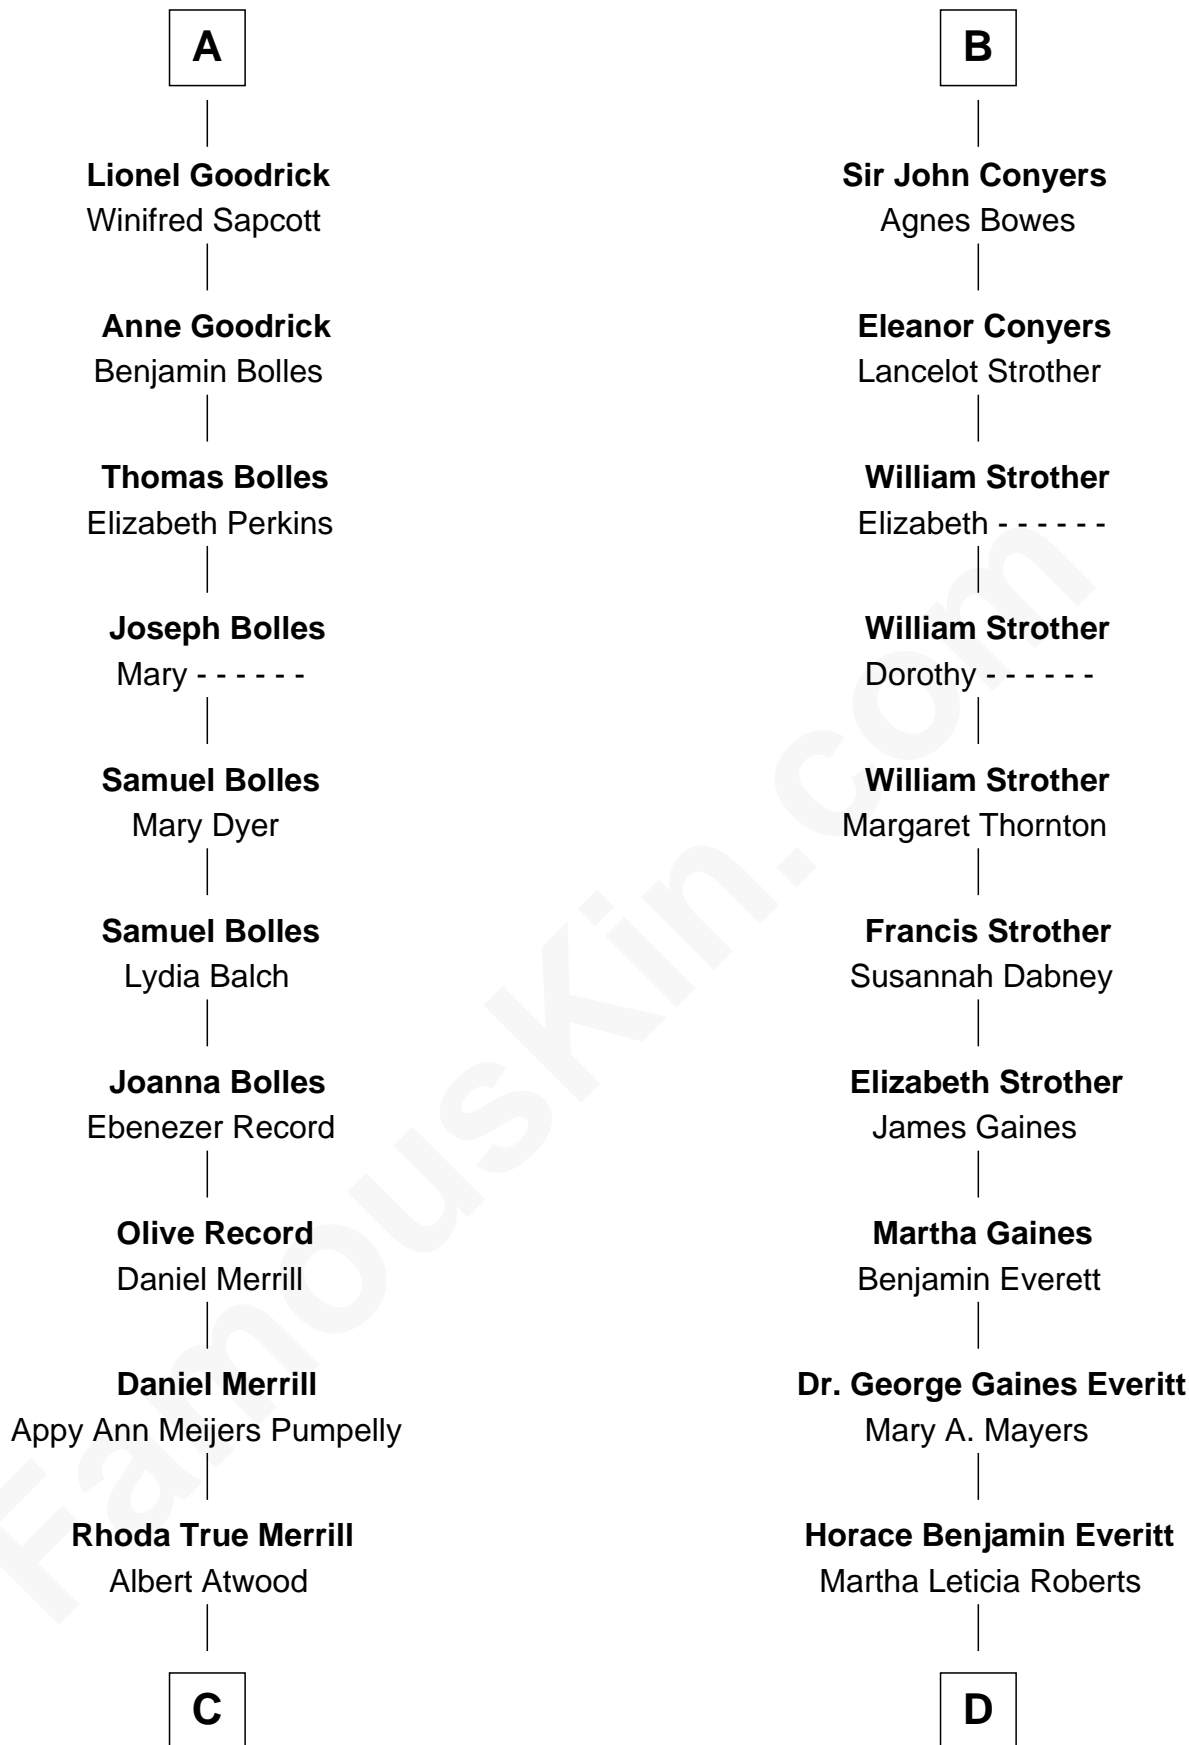

FamousKin.com Relationship Chart of

Dave Cowens

NBA Hall of Famer

19th cousin 2 times removed of

William H. Macy

TV and Movie Actor

C

Thomas Albert Atwood

Priscilla Ann Kelly

Charles Albert Atwood

Mina Sylvia Cundiff

Stanley True Atwood

Dorothy Ann Ulrich

Ruth Ellen Atwood

John Joseph Cowens

Dave Cowens