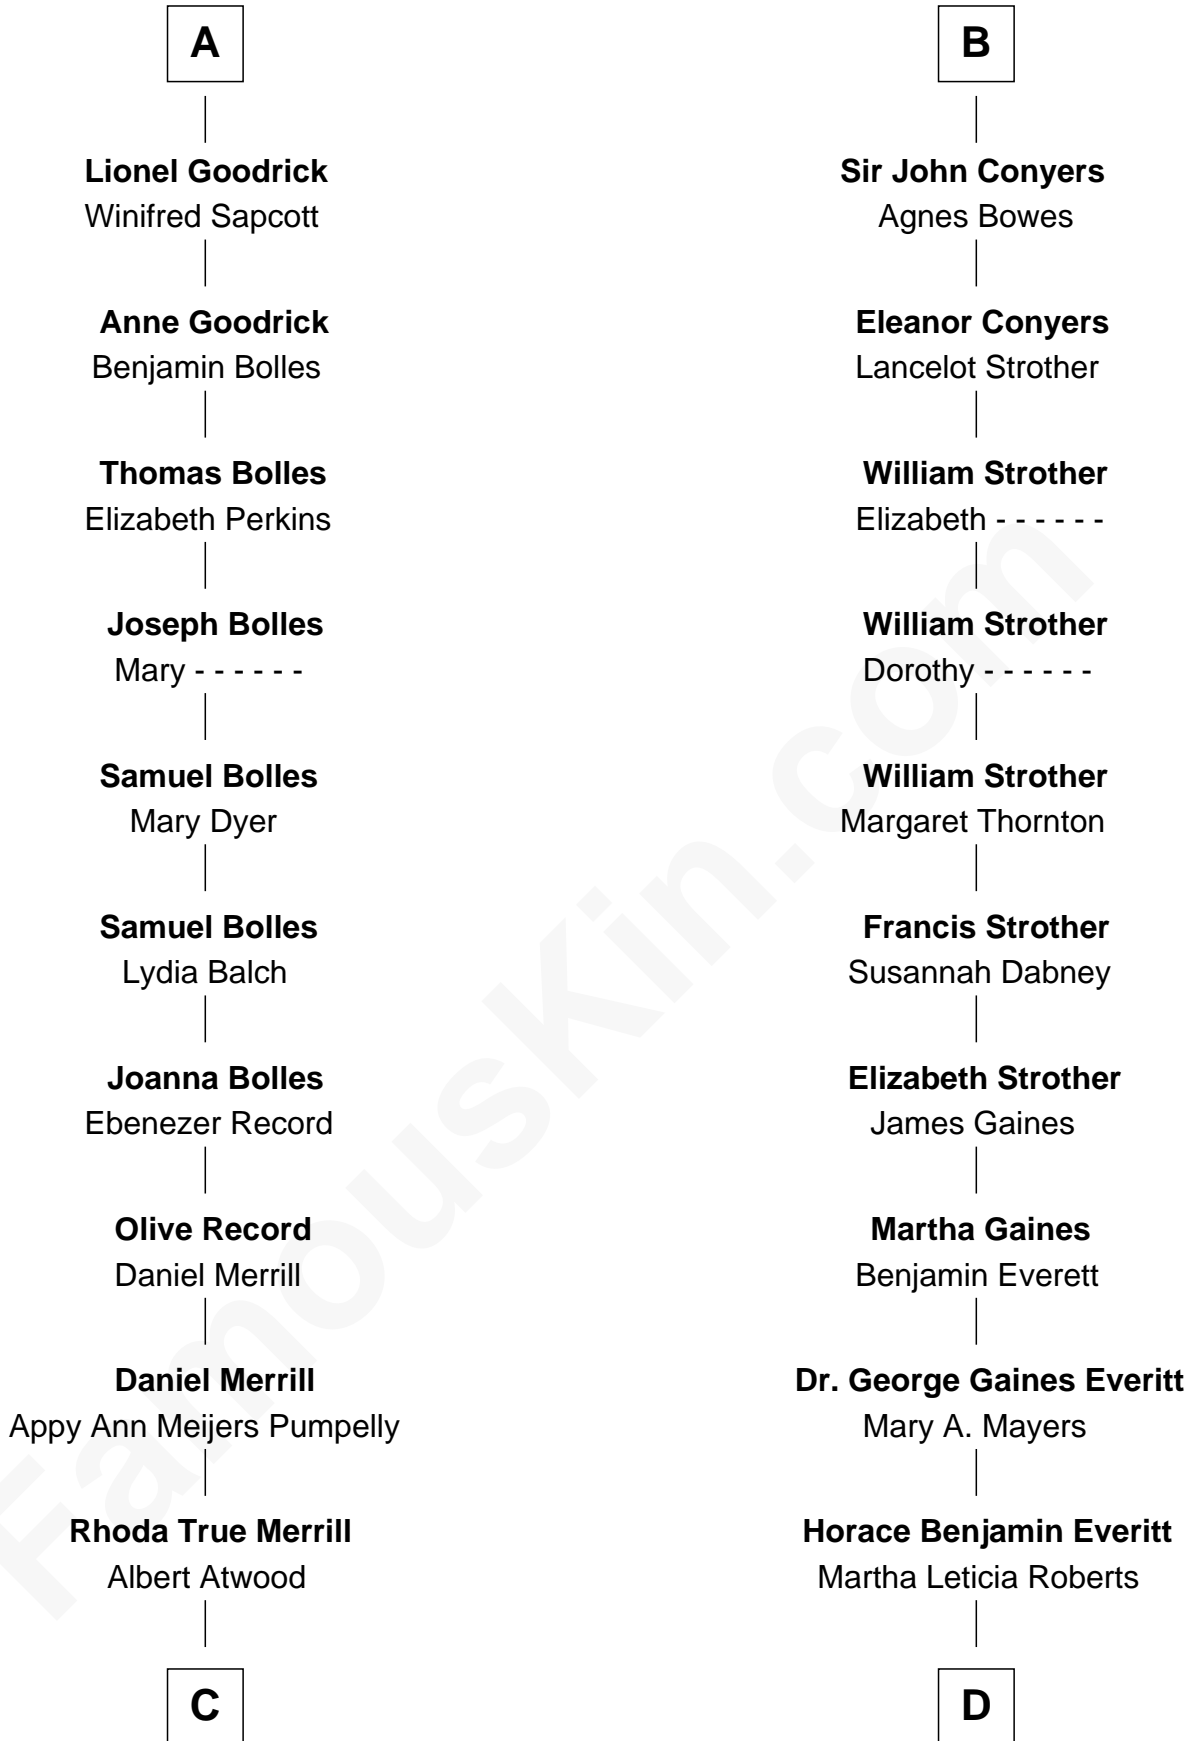

FamousKin.com Relationship Chart of

Dave Cowens

NBA Hall of Famer

19th cousin 2 times removed of

William H. Macy

TV and Movie Actor

Sir Henry de Percy

Idoine de Clifford

Isabel de Percy
Sir William de Aton

Elizabeth de Aton
Sir John Conyers

Robert Conyers
Isabel Pert

Joan Conyers
Sir Philip Dymoke

Sir Thomas Dymoke
Margaret de Welles

Sir Lionel Dymoke
Joanna Griffith

Anne Dymoke
John Goodrick

A

Maude de Percy
Sir John de Neville

Sir Ralph Neville
Joan Beaufort

George Neville
Elizabeth Beauchamp

Sir Henry Neville
Joan Bouchier

Sir Richard Neville
Anne Stafford

Dorothy Neville
Sir John Dawney

Anne Dawney
Sir George Conyers

B

C

Thomas Albert Atwood

Priscilla Ann Kelly

Charles Albert Atwood

Mina Sylvia Cundiff

Stanley True Atwood

Dorothy Ann Ulrich