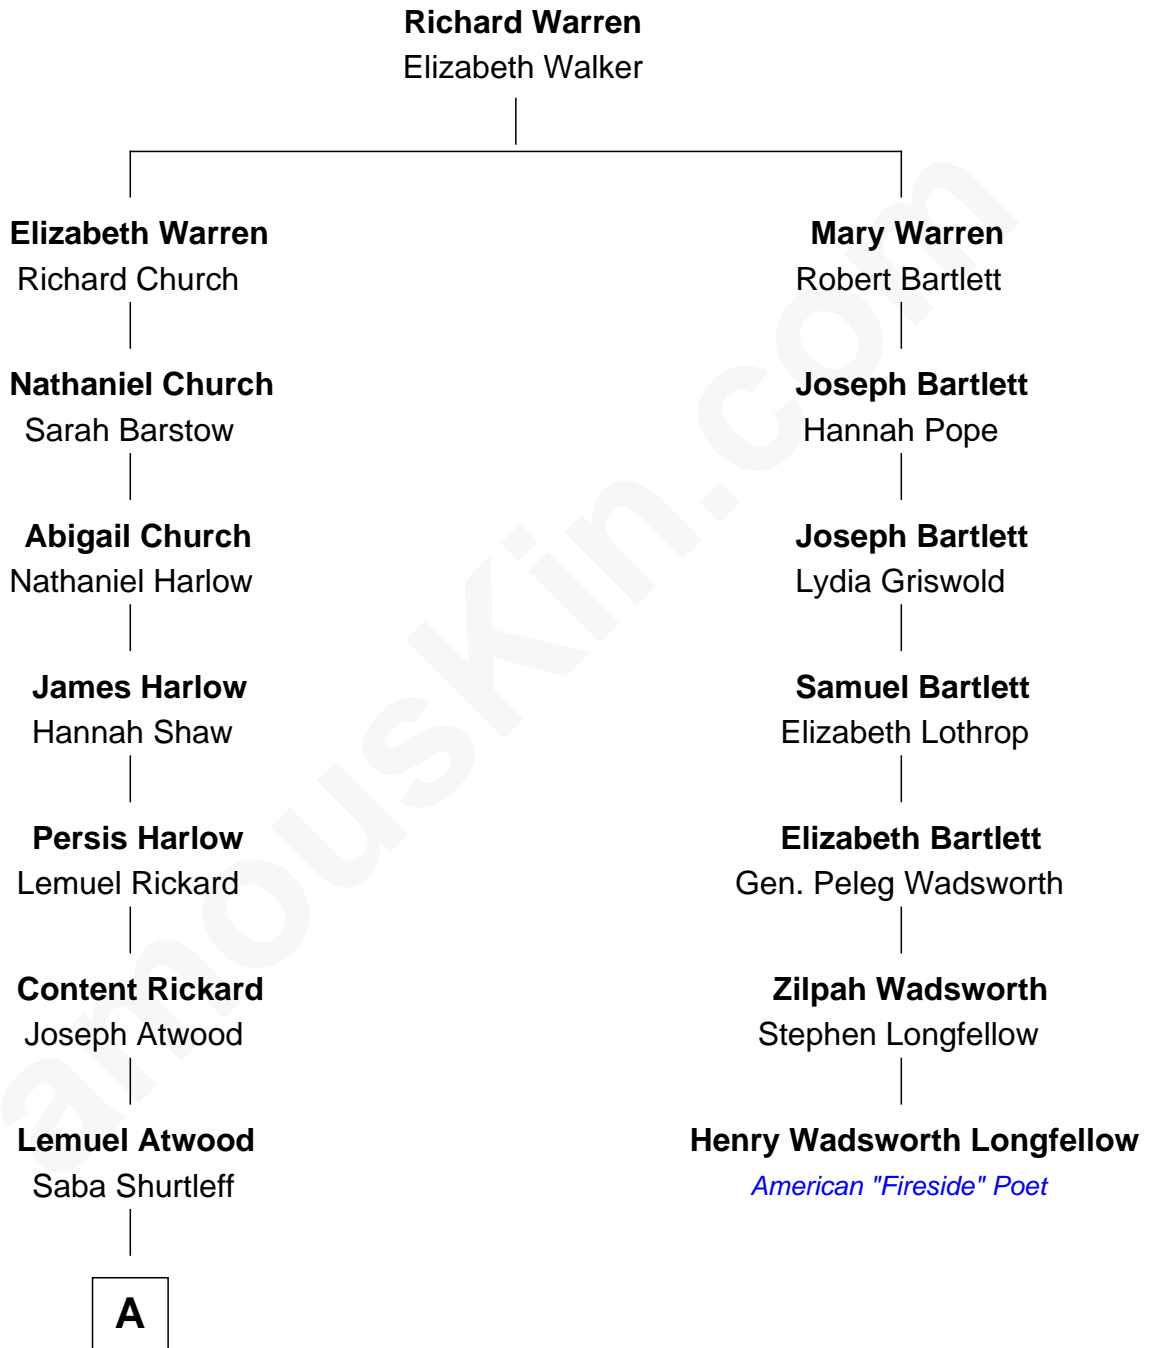

FamousKin.com Relationship Chart of

Dave Cowens

NBA Hall of Famer

6th cousin 6 times removed of

Henry Wadsworth Longfellow

American "Fireside" Poet

A

—
Albert Atwood

Rhoda True Merrill

—
Thomas Albert Atwood

Priscilla Ann Kelly

—
Charles Albert Atwood

Mina Sylvia Cundiff

—
Stanley True Atwood

Dorothy Ann Ulrich

—
Ruth Ellen Atwood