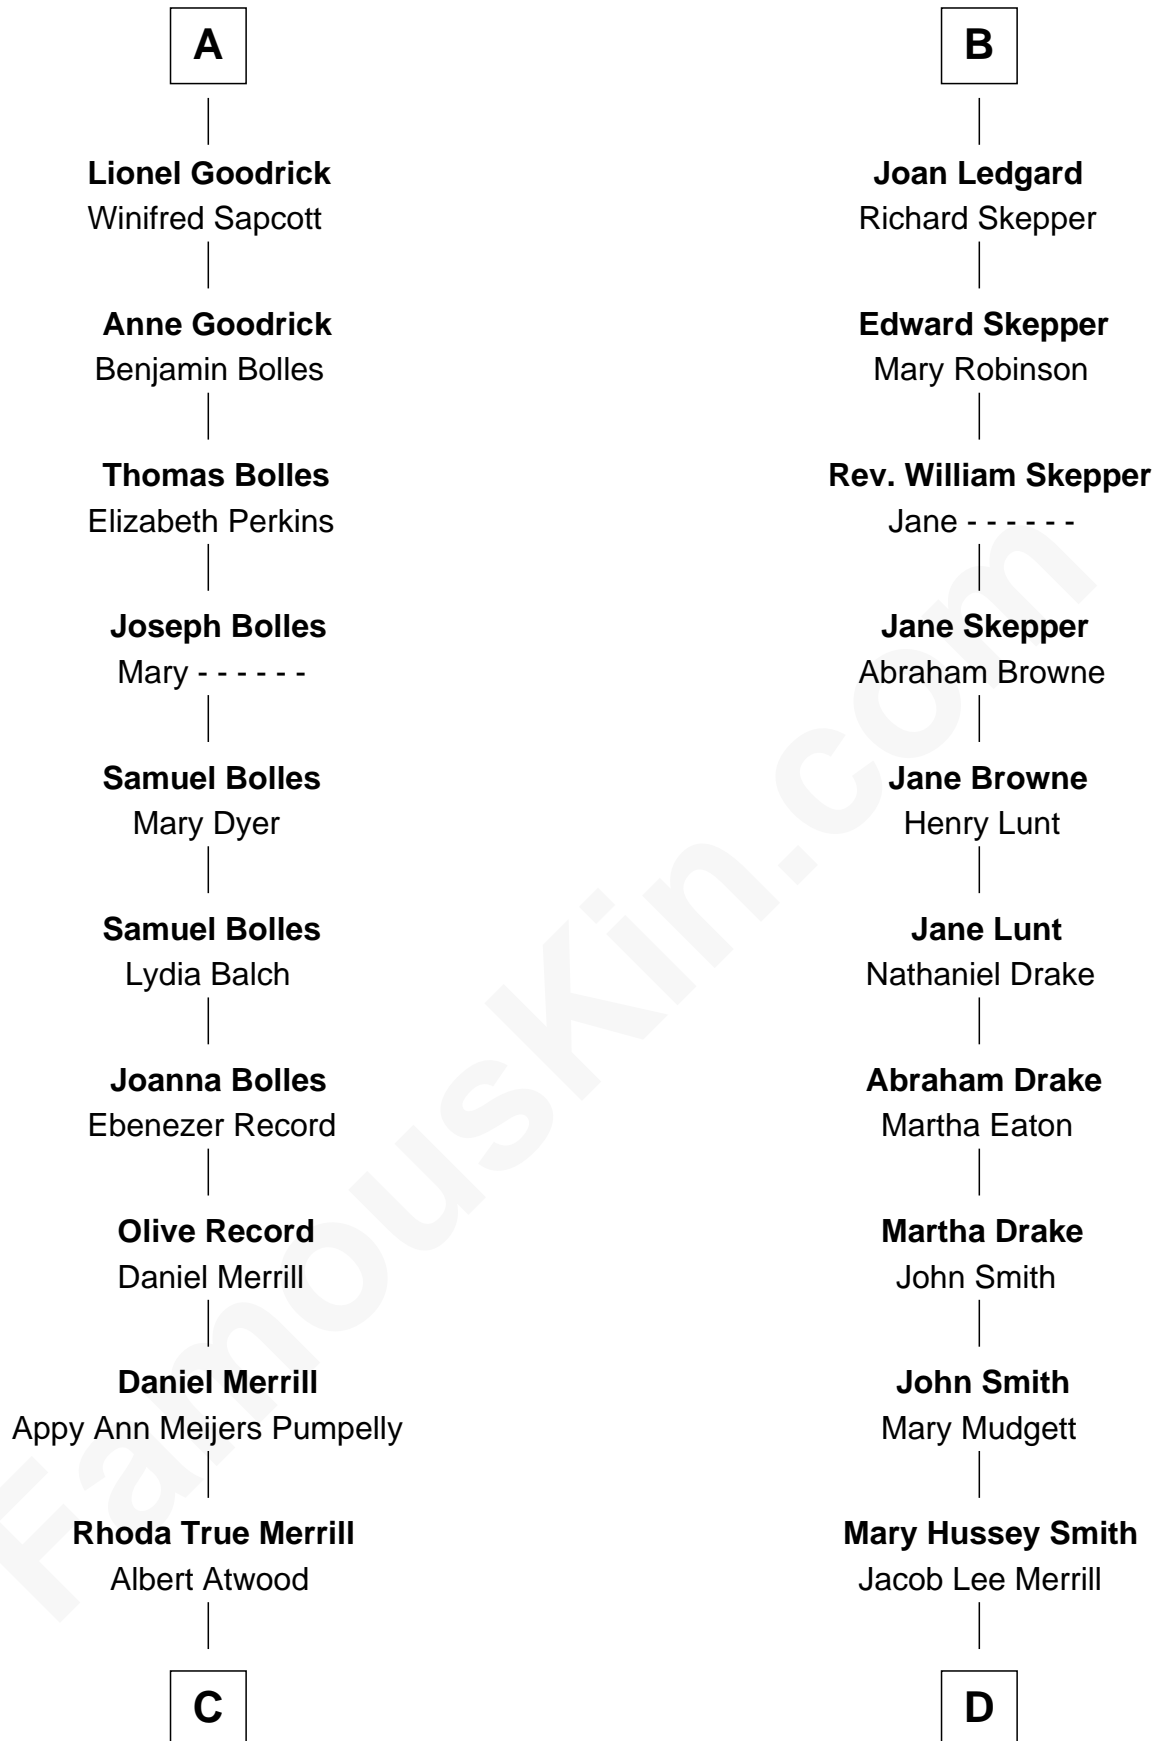

FamousKin.com Relationship Chart of

Dave Cowens
NBA Hall of Famer

21st cousin of

Meghan Markle
Duchess of Sussex, TV Actress

Sir Thomas de Beauchamp
Katherine de Mortimer

C

Thomas Albert Atwood

Priscilla Ann Kelly

D

George David Merrill

Mary Bird

Gertrude May Merrill

Fred George Sanders

Doris Mary Rita Sanders

Gordon Arnold Markle

Thomas Wayne Markle