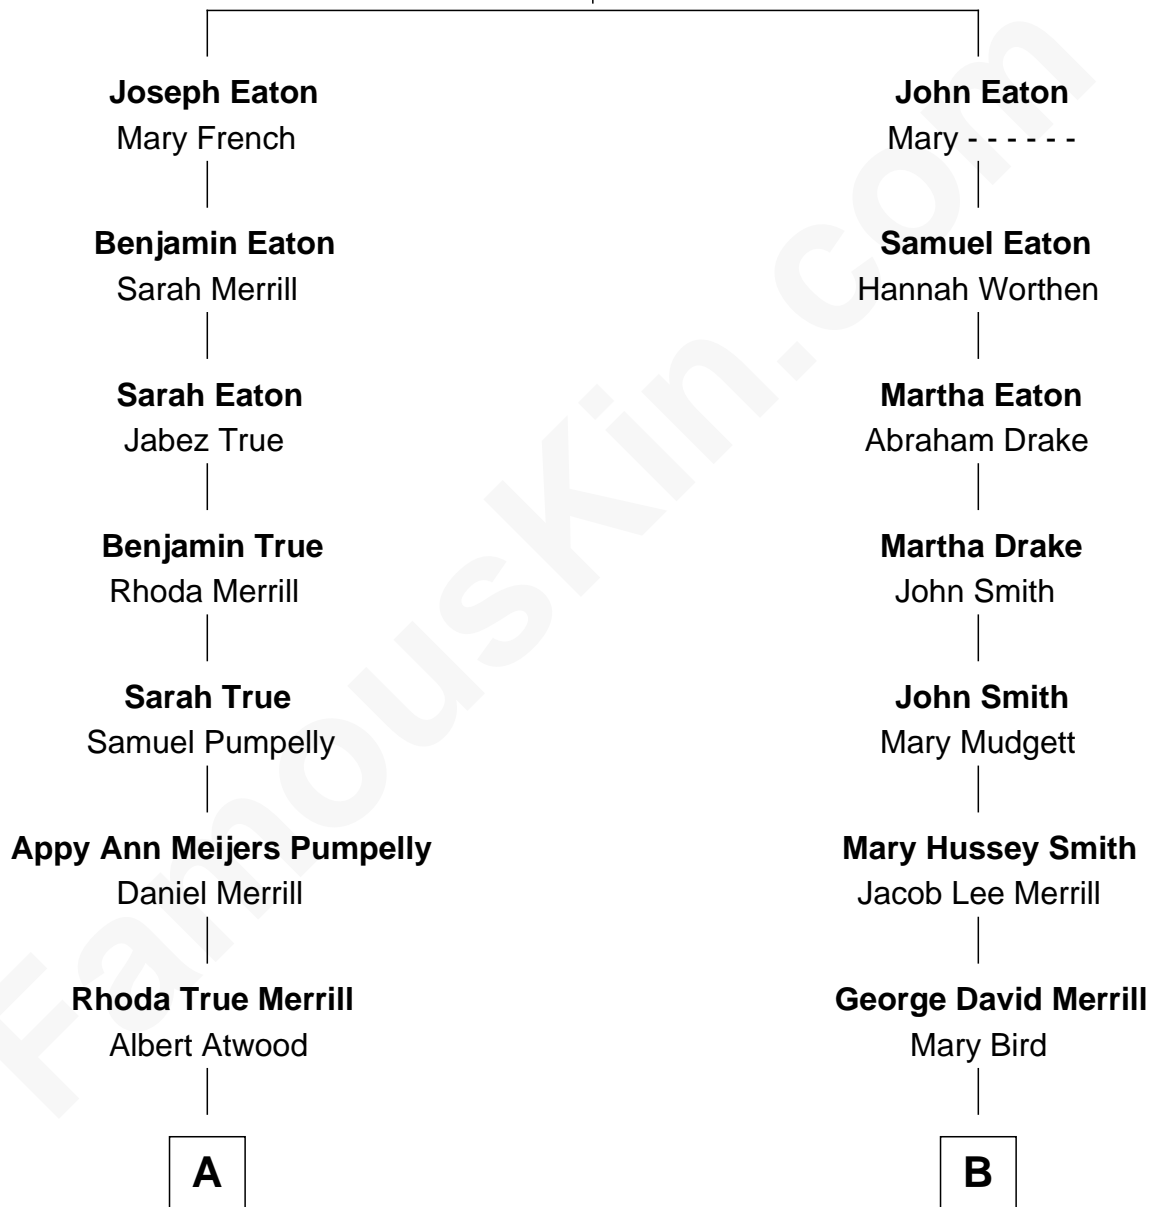

# FamousKin.com Relationship Chart of

**Dave Cowens**

*NBA Hall of Famer*

10th cousin 1 time removed of

**Meghan Markle**

*Duchess of Sussex, TV Actress*

**John Eaton**  
Martha Rowlandson

**A**

**Thomas Albert Atwood**

Priscilla Ann Kelly

**Charles Albert Atwood**

Mina Sylvia Cundiff

**Stanley True Atwood**

Dorothy Ann Ulrich

**Ruth Ellen Atwood**

John Joseph Cowens