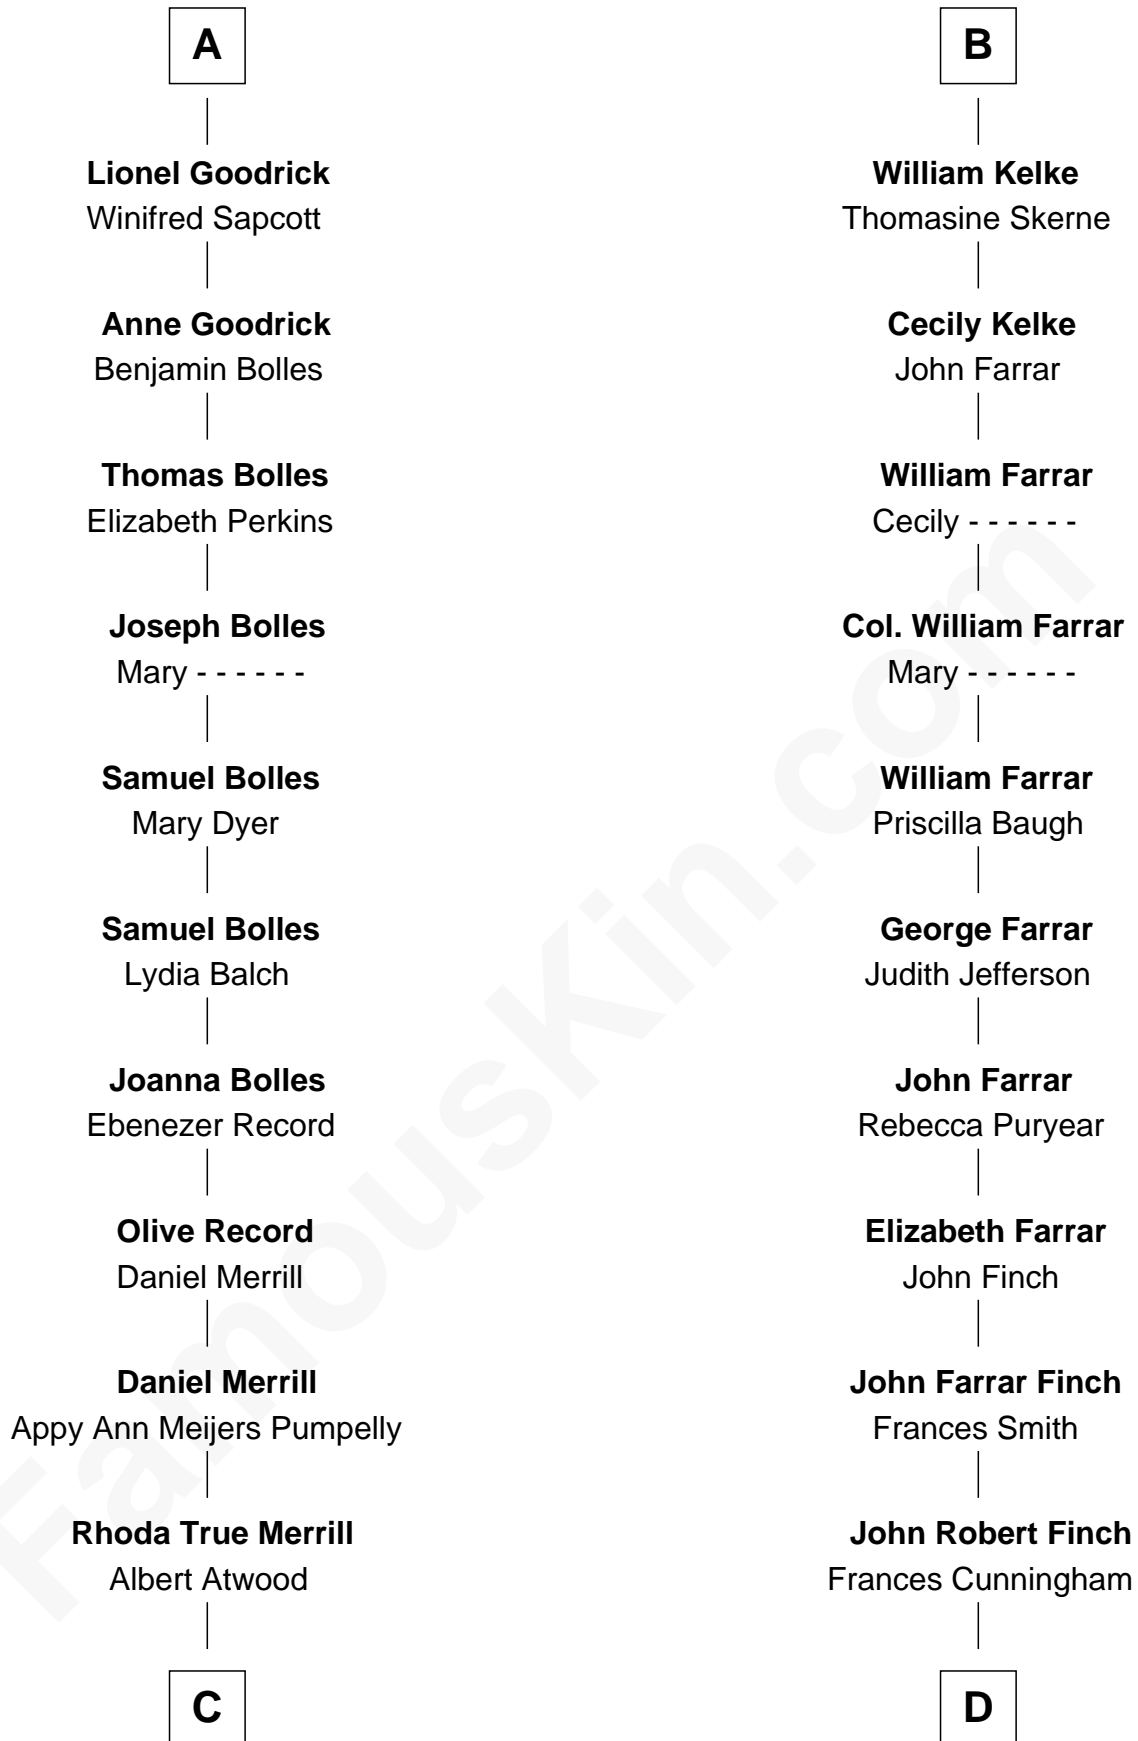

# FamousKin.com Relationship Chart of

**Dave Cowens**

*NBA Hall of Famer*

19th cousin 2 times removed of

**Harper Lee**

*Author of To Kill a Mockingbird*

**Sir Thomas de Beauchamp**

Katherine de Mortimer

**C**

**Thomas Albert Atwood**

Priscilla Ann Kelly

**Charles Albert Atwood**

Mina Sylvia Cundiff

**Stanley True Atwood**

Dorothy Ann Ulrich

**Ruth Ellen Atwood**