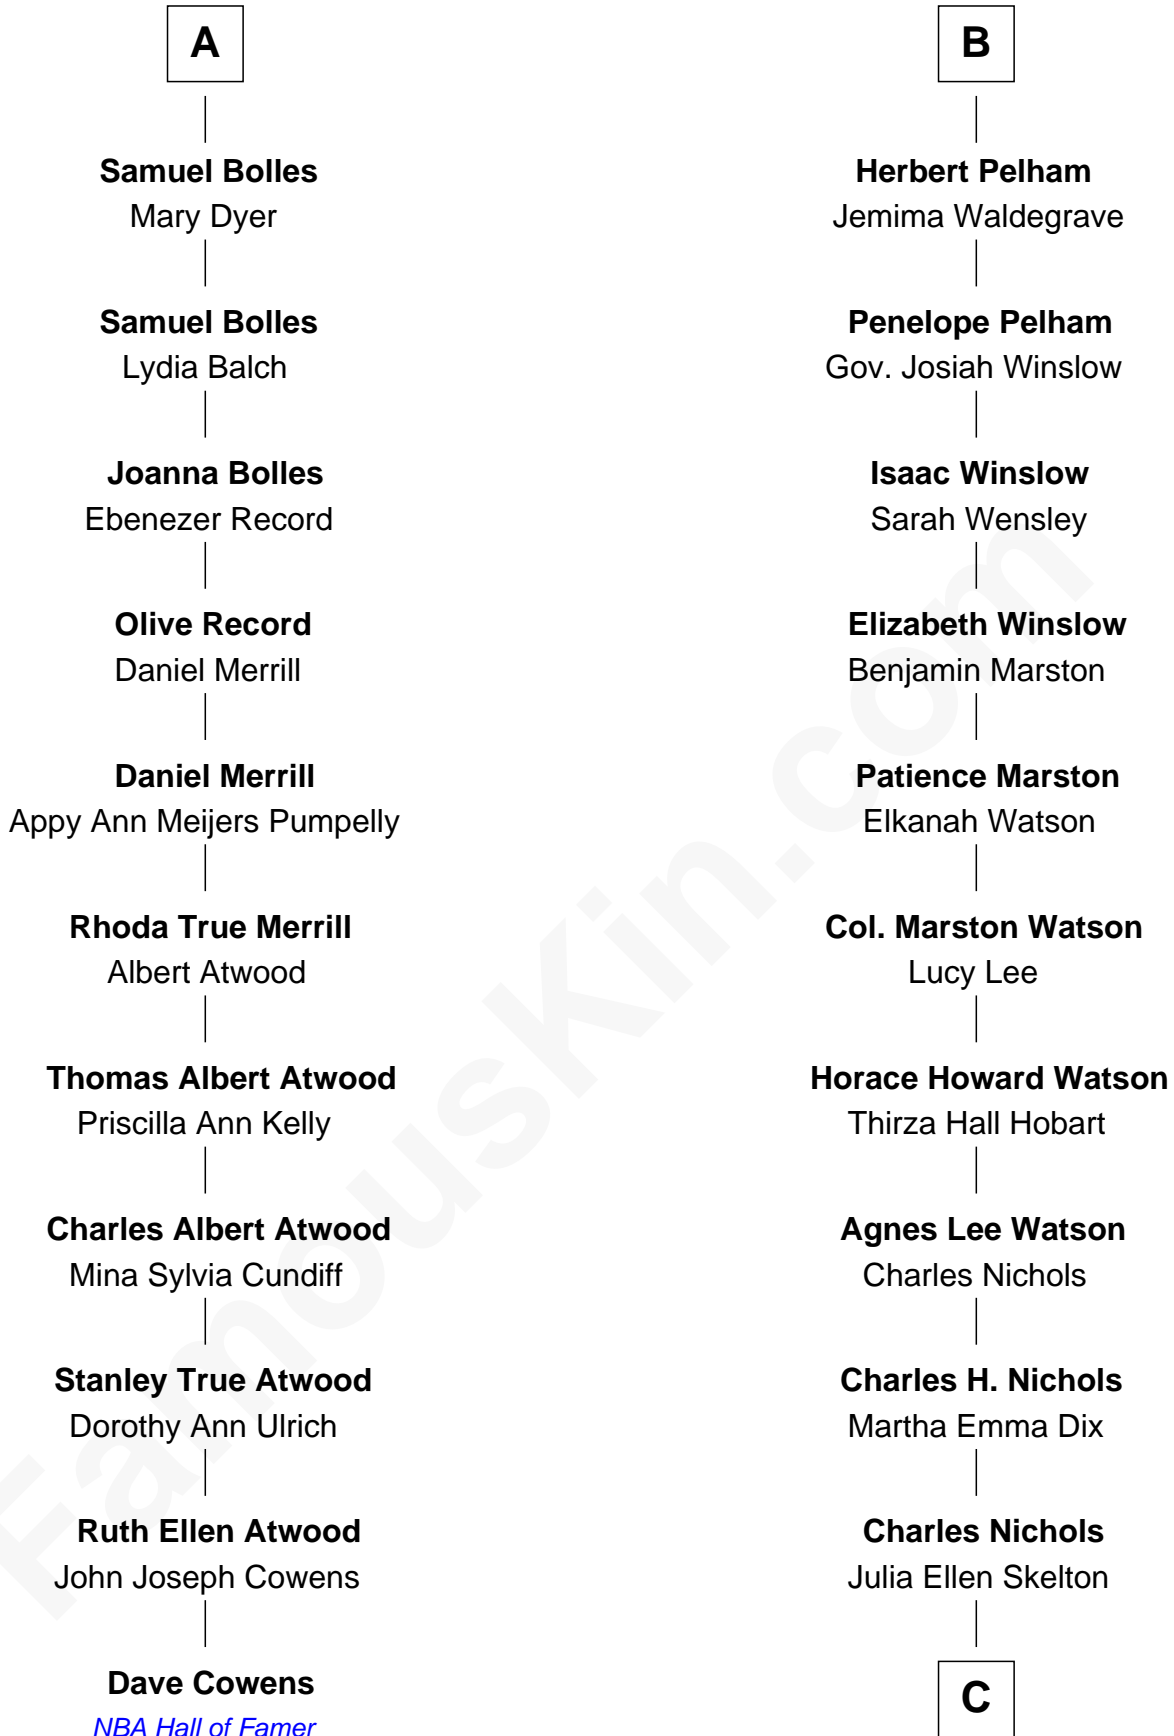

FamousKin.com Relationship Chart of

Dave Cowens

NBA Hall of Famer

17th cousin 2 times removed of

John Cena

Movie Actor and WWE Pro Wrestler

Sir Lionel de Welles

Joan de Waterton

Sir Thomas Hoo

Anne Hoo

Sir Roger Copley

Eleanor Copley

Sir Thomas West

Sir George West

Elizabeth Morton

Sir William West

Elizabeth Strange

Sir Thomas West

Anne Knollys

Penelope West

Herbert Pelham

B

C

Natalie Nichols