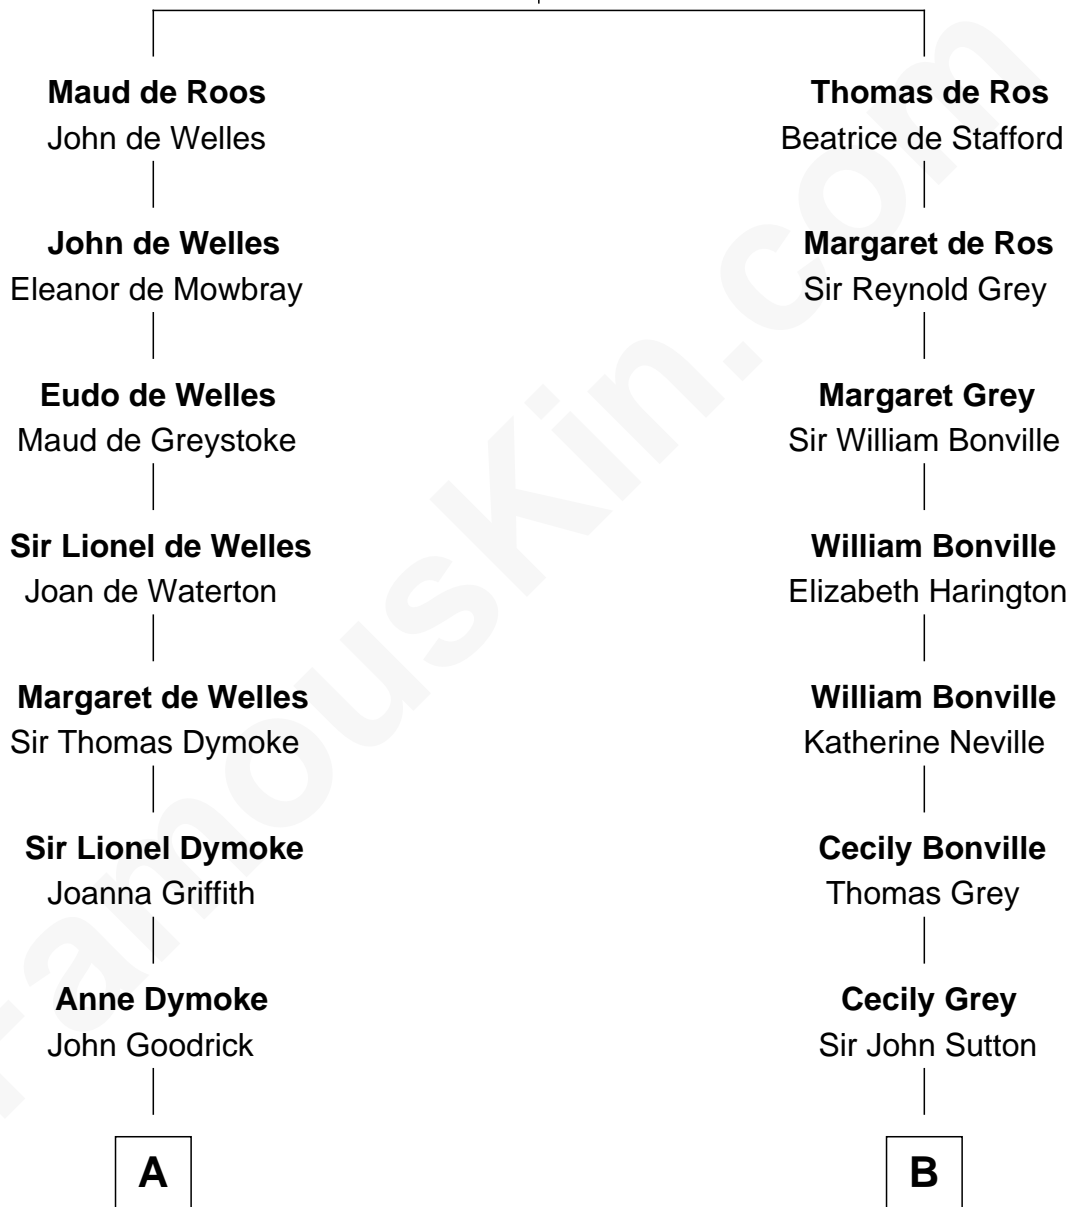

FamousKin.com Relationship Chart of

Dave Cowens

NBA Hall of Famer

20th cousin 1 time removed of

J. K. Simmons

TV and Movie Actor

Sir William de Ros
Margery de Badlesmere

C

Thomas Albert Atwood

Priscilla Ann Kelly

Charles Albert Atwood

Mina Sylvia Cundiff

Stanley True Atwood

Dorothy Ann Ulrich

Ruth Ellen Atwood

John Joseph Cowens