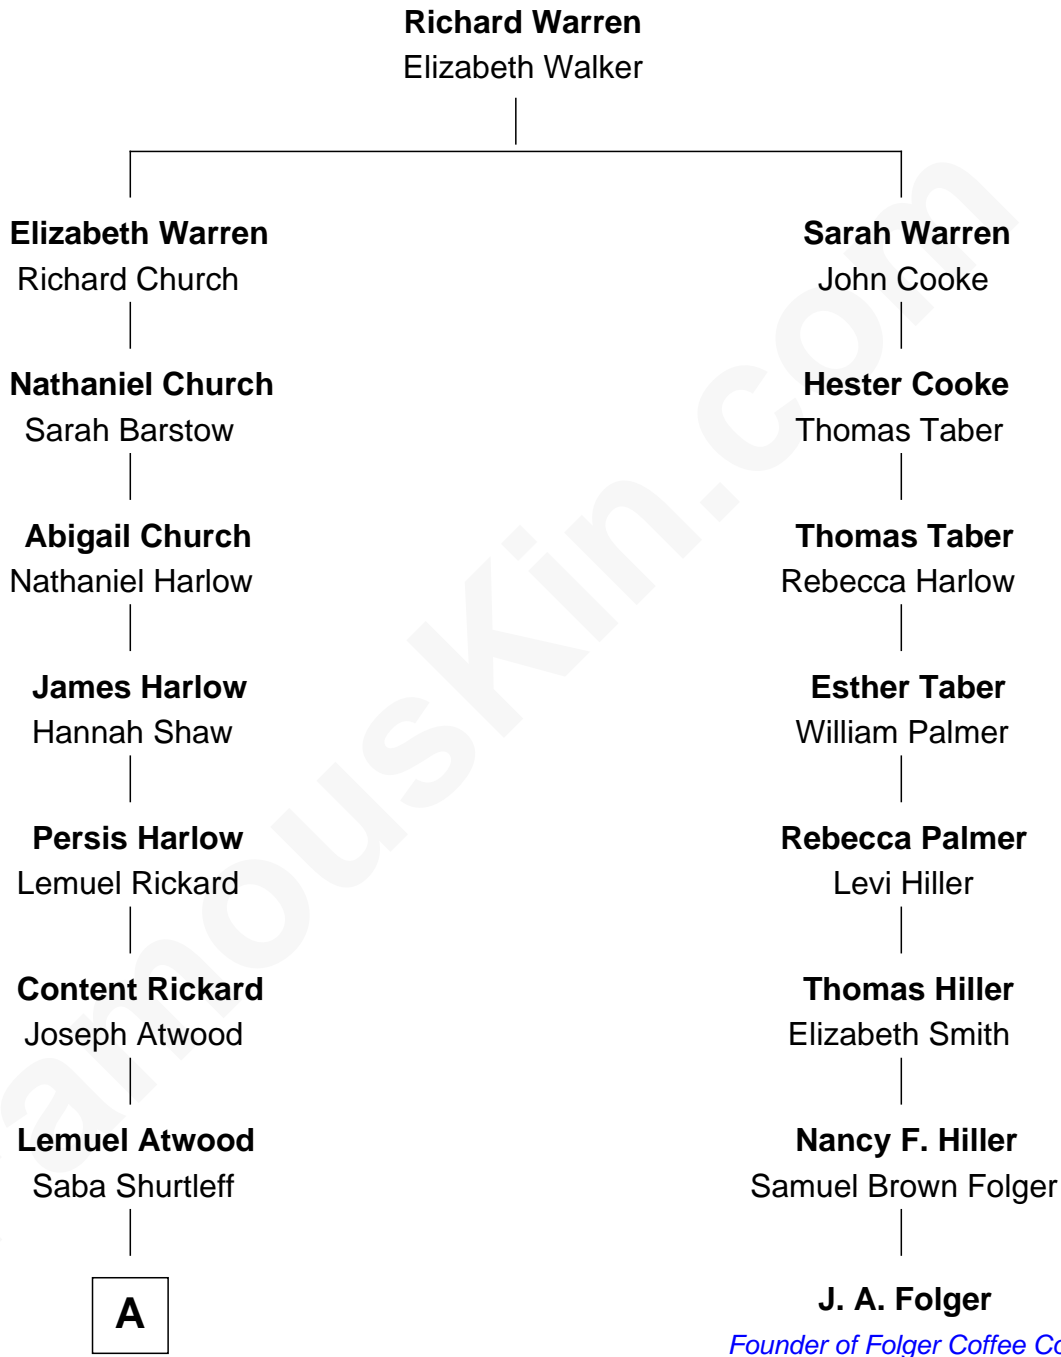

FamousKin.com Relationship Chart of

Dave Cowens

NBA Hall of Famer

7th cousin 5 times removed of

J. A. Folger

Founder of Folger Coffee Company

A

—
Albert Atwood

Rhoda True Merrill

—
Thomas Albert Atwood

Priscilla Ann Kelly

—
Charles Albert Atwood

Mina Sylvia Cundiff

—
Stanley True Atwood

Dorothy Ann Ulrich

—
Ruth Ellen Atwood