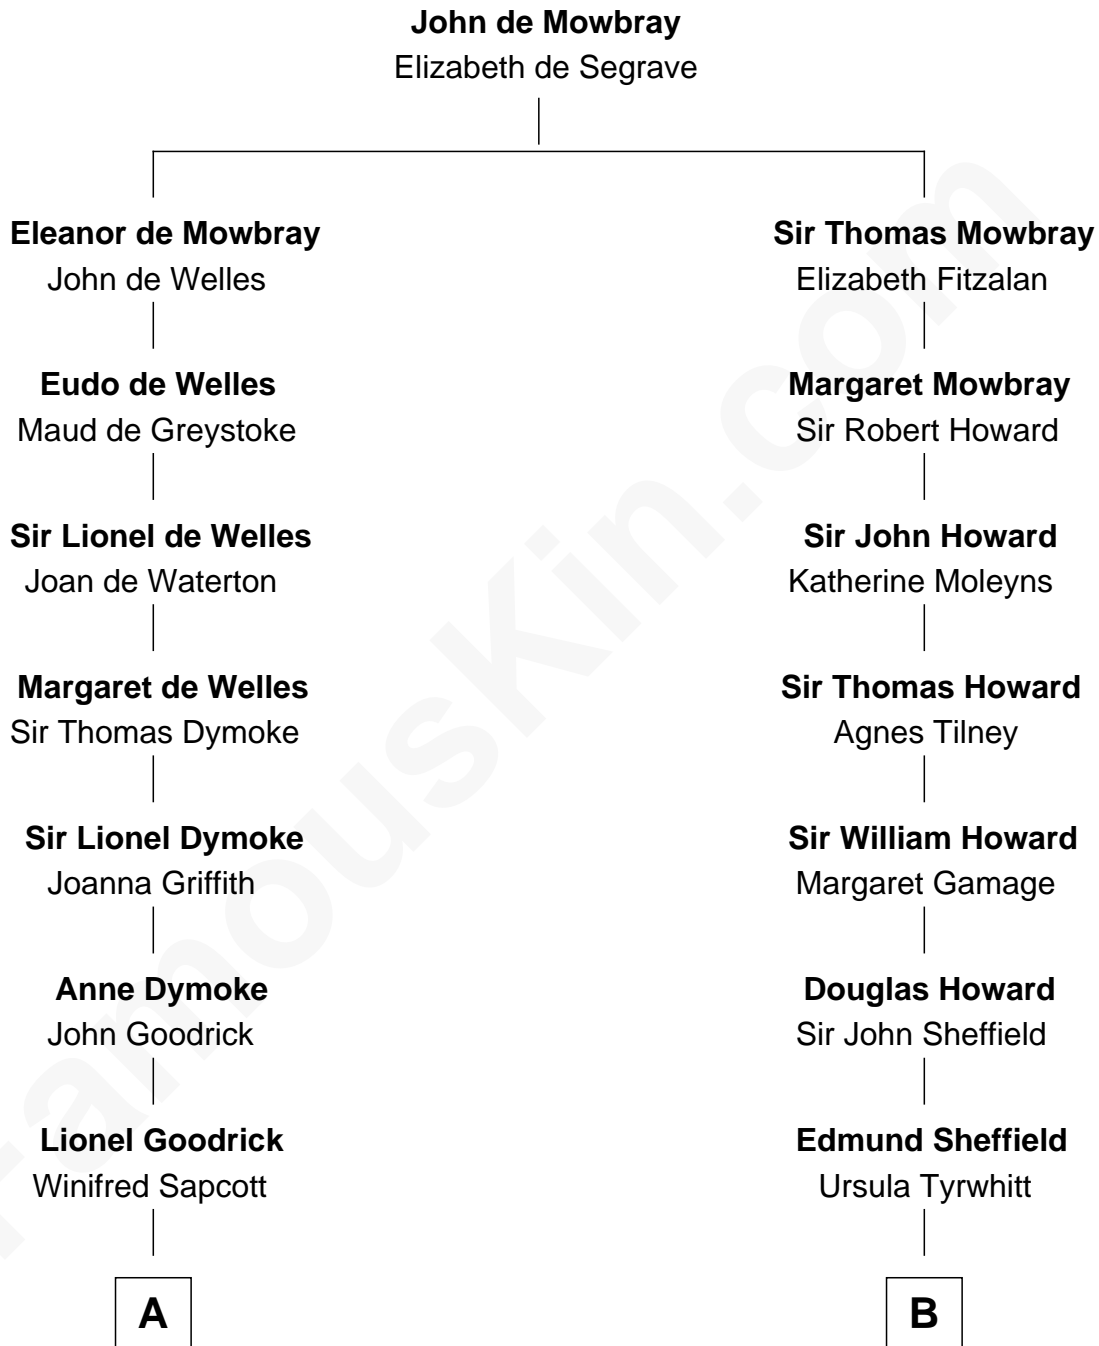

FamousKin.com Relationship Chart of

Dave Cowens

NBA Hall of Famer

18th cousin 2 times removed of

Cara Delevingne

Fashion Model and Movie Actress

C

Charles Albert Atwood