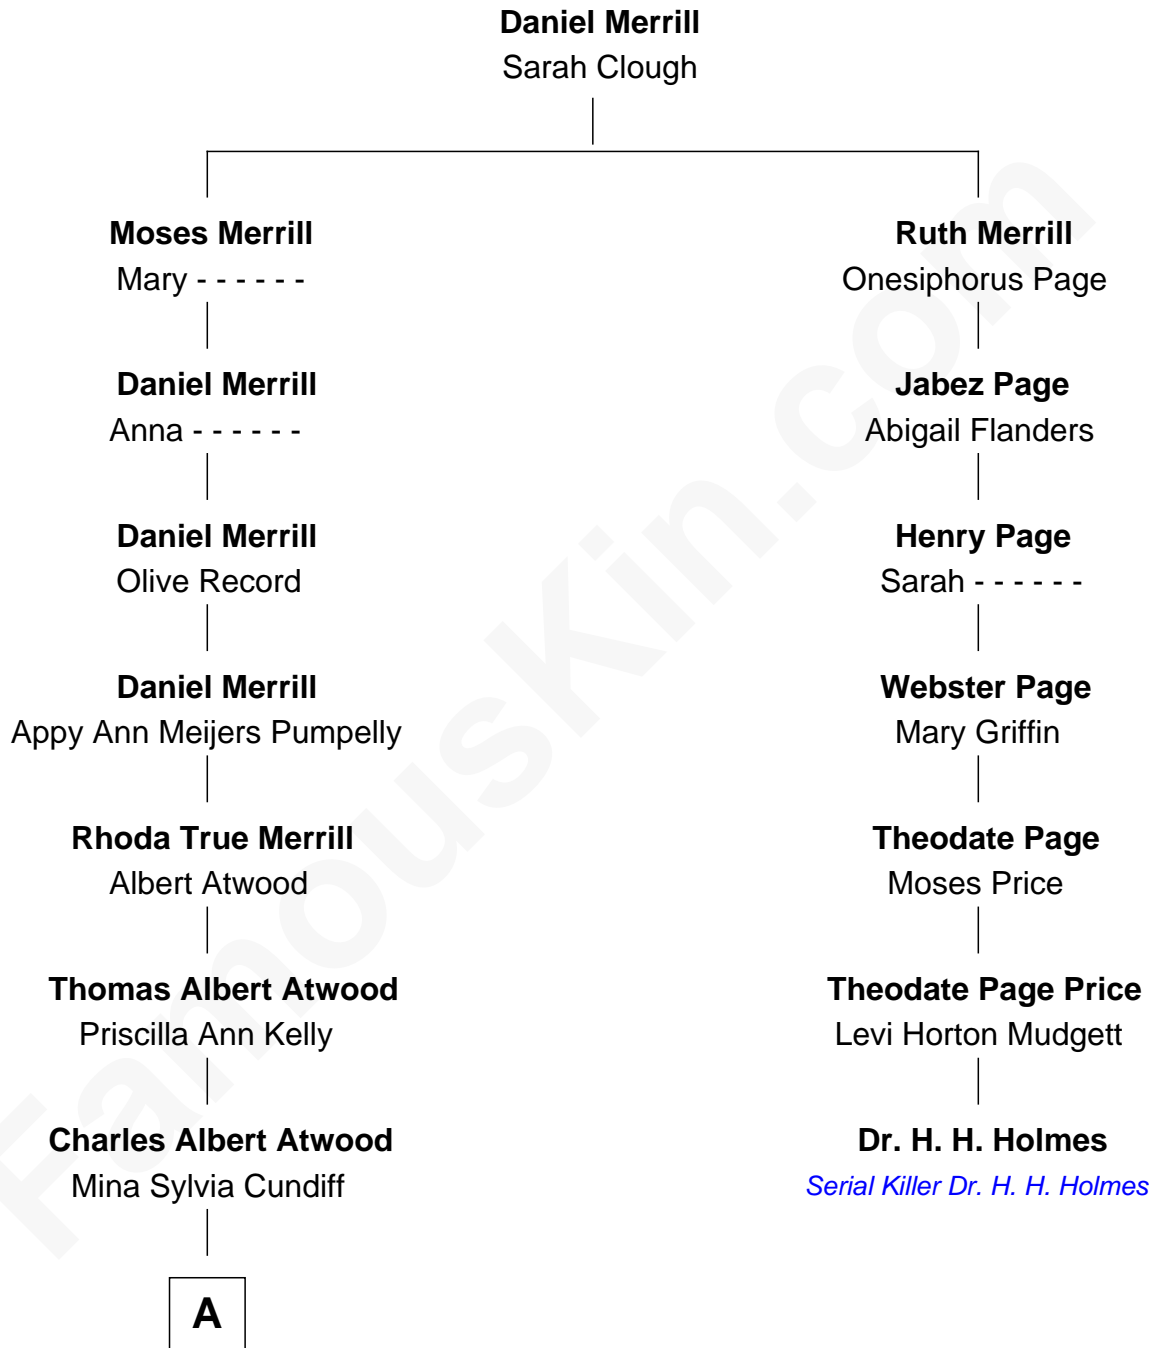

FamousKin.com Relationship Chart of

Dave Cowens

NBA Hall of Famer

6th cousin 3 times removed of

Dr. H. H. Holmes

Serial Killer aka "Devil in the White City"

A

—
Stanley True Atwood