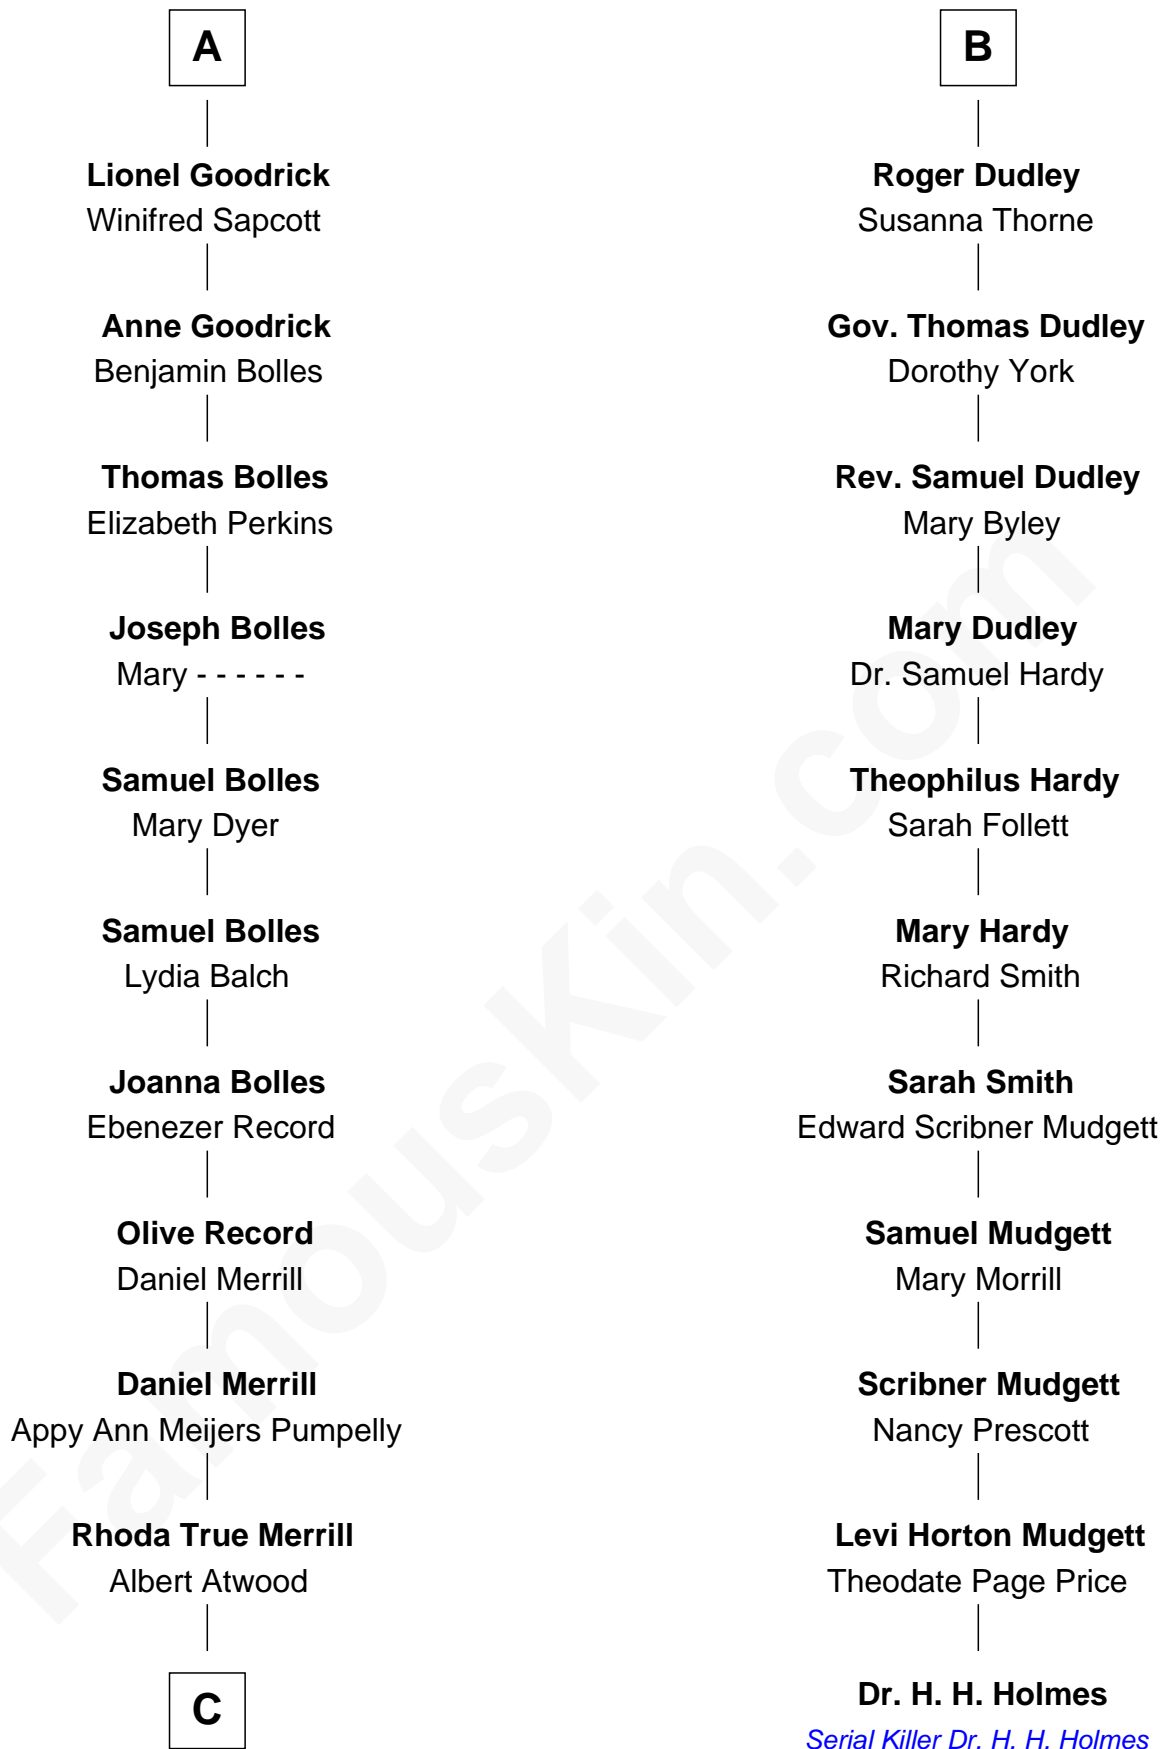

# FamousKin.com Relationship Chart of

**Dave Cowens**

*NBA Hall of Famer*

17th cousin 4 times removed of

**Dr. H. H. Holmes**

*Serial Killer aka "Devil in the White City"*

**Sir Henry de Percy**

Idoine de Clifford

**C**

Thomas Albert Atwood

Priscilla Ann Kelly

Charles Albert Atwood

Mina Sylvia Cundiff

Stanley True Atwood

Dorothy Ann Ulrich

Ruth Ellen Atwood