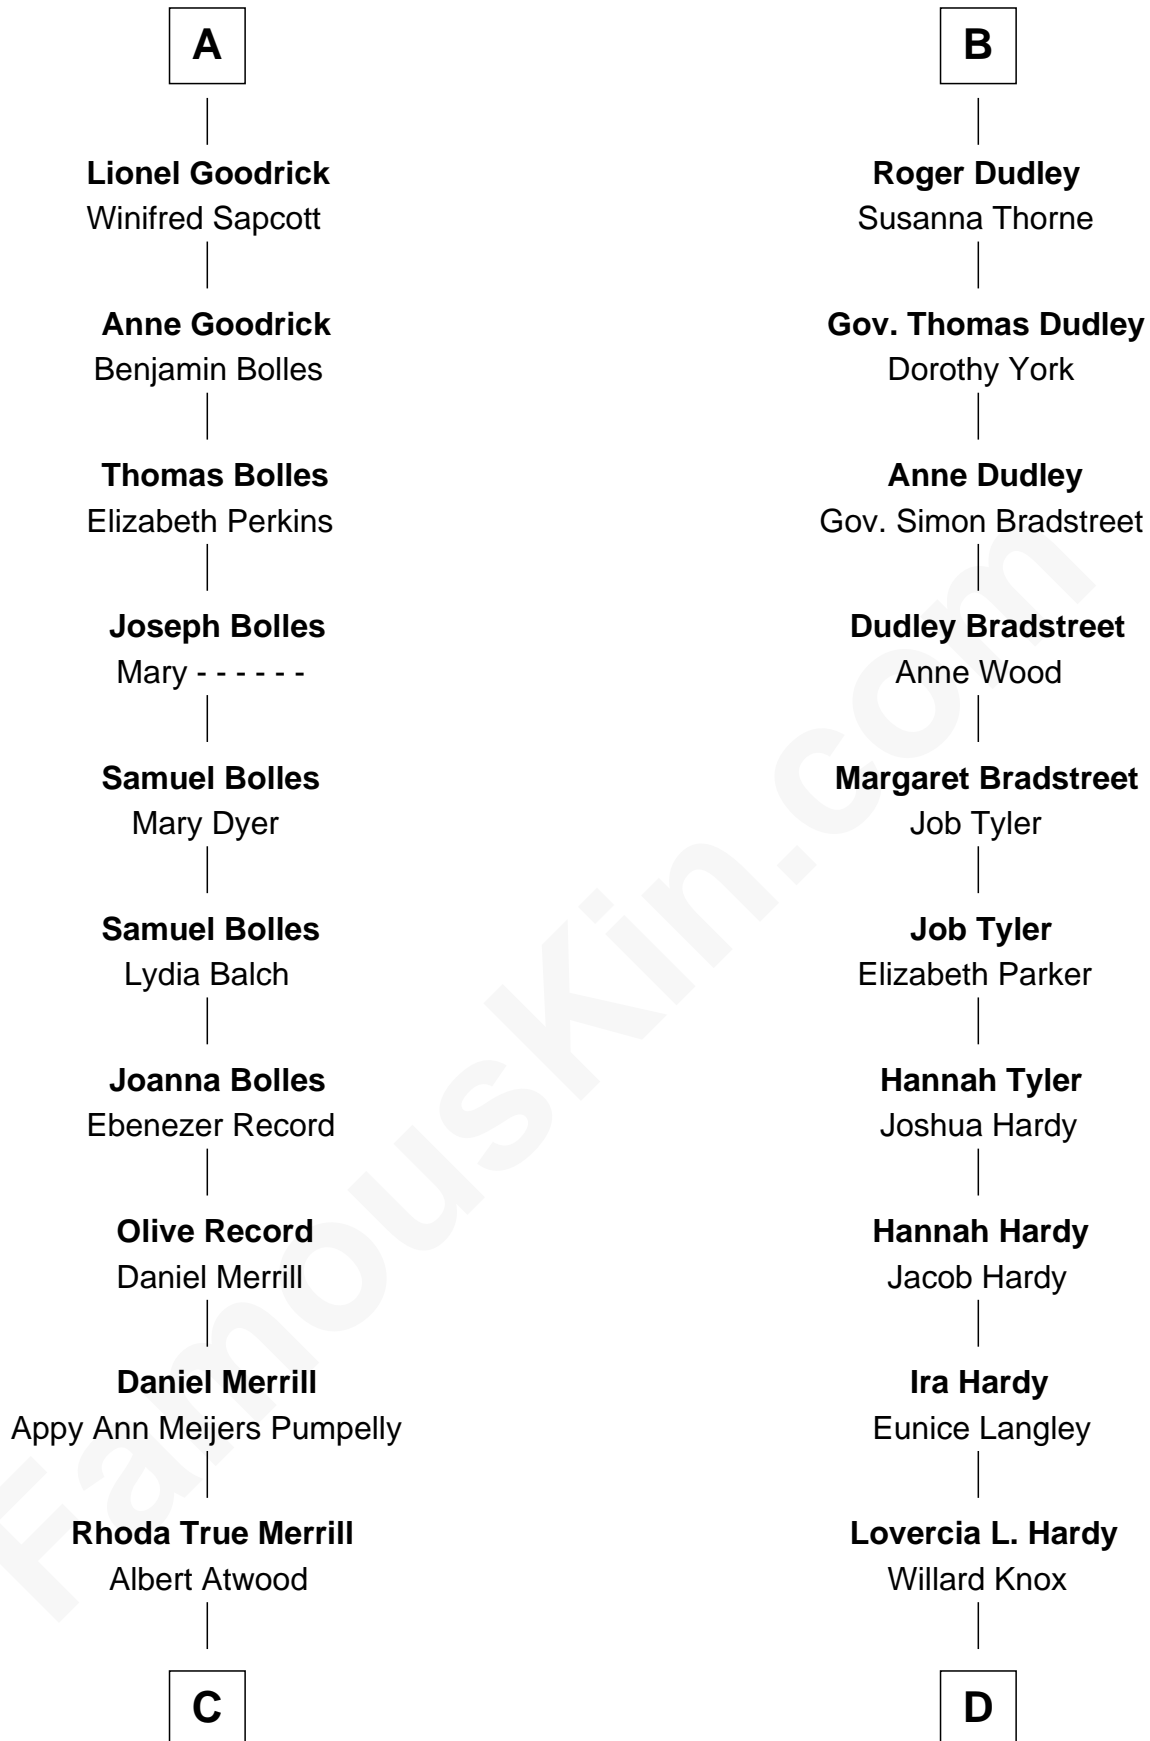

# FamousKin.com Relationship Chart of

**Dave Cowens**

*NBA Hall of Famer*

20th cousin 1 time removed of

**James Taylor**

*Singer-Songwriter*

**C**

**Thomas Albert Atwood**

Priscilla Ann Kelly

**Charles Albert Atwood**

Mina Sylvia Cundiff

**Stanley True Atwood**

Dorothy Ann Ulrich

**Ruth Ellen Atwood**

John Joseph Cowens

**Dave Cowens**

*NBA Hall of Famer*

**D**

**Fred Charles Knox**

Ruth Elizabeth Collins

**Ella Angelique Knox**

Henry Herman Woodard

**Gertrude Arline Woodard**

Dr. Isaac Montrose Taylor

**James Taylor**

*Singer-Songwriter*

FamousKin.com