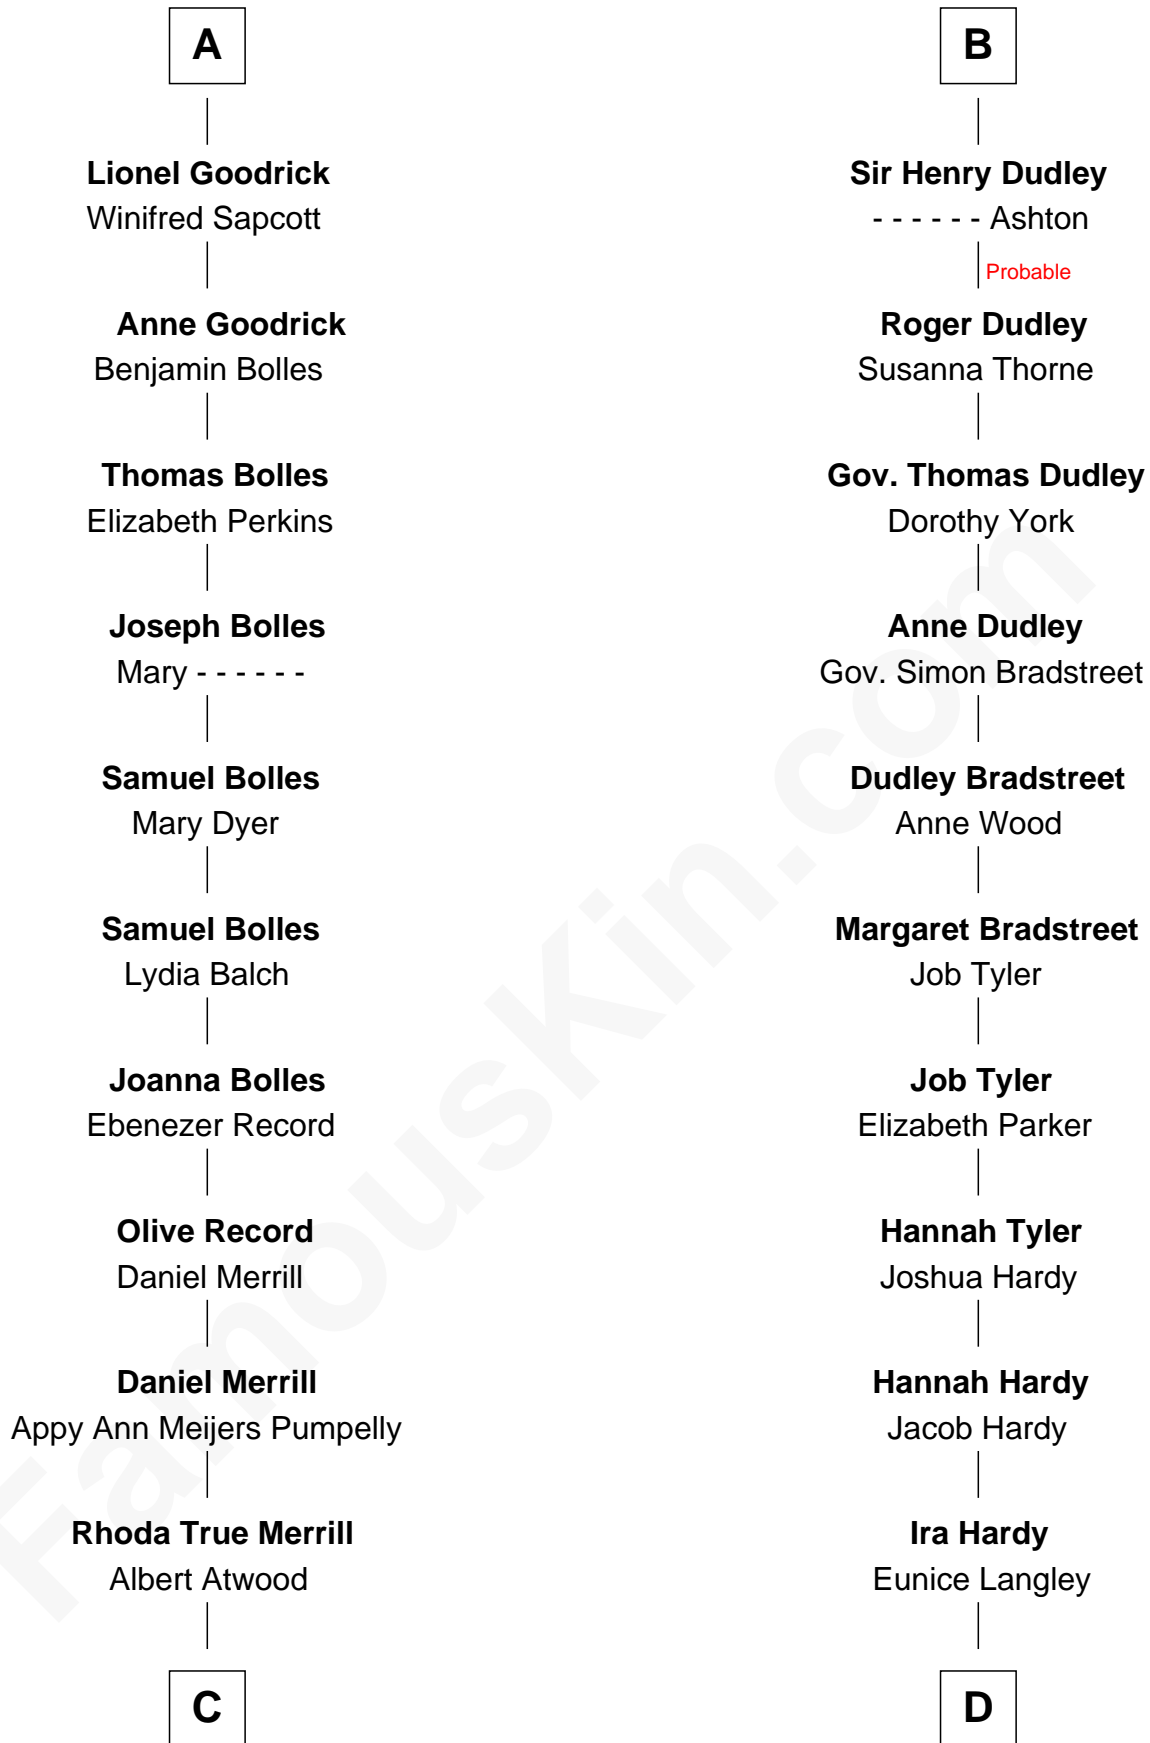

FamousKin.com Relationship Chart of

Dave Cowens
NBA Hall of Famer

21st cousin of

James Taylor
Singer-Songwriter

Sir William de Ros
Margery de Badlesmere

C

Thomas Albert Atwood

Priscilla Ann Kelly

D

Lovercia L. Hardy

Willard Knox

Fred Charles Knox

Ruth Elizabeth Collins

Ella Angelique Knox

Henry Herman Woodard

Gertrude Arline Woodard

Dr. Isaac Montrose Taylor

James Taylor

Singer-Songwriter