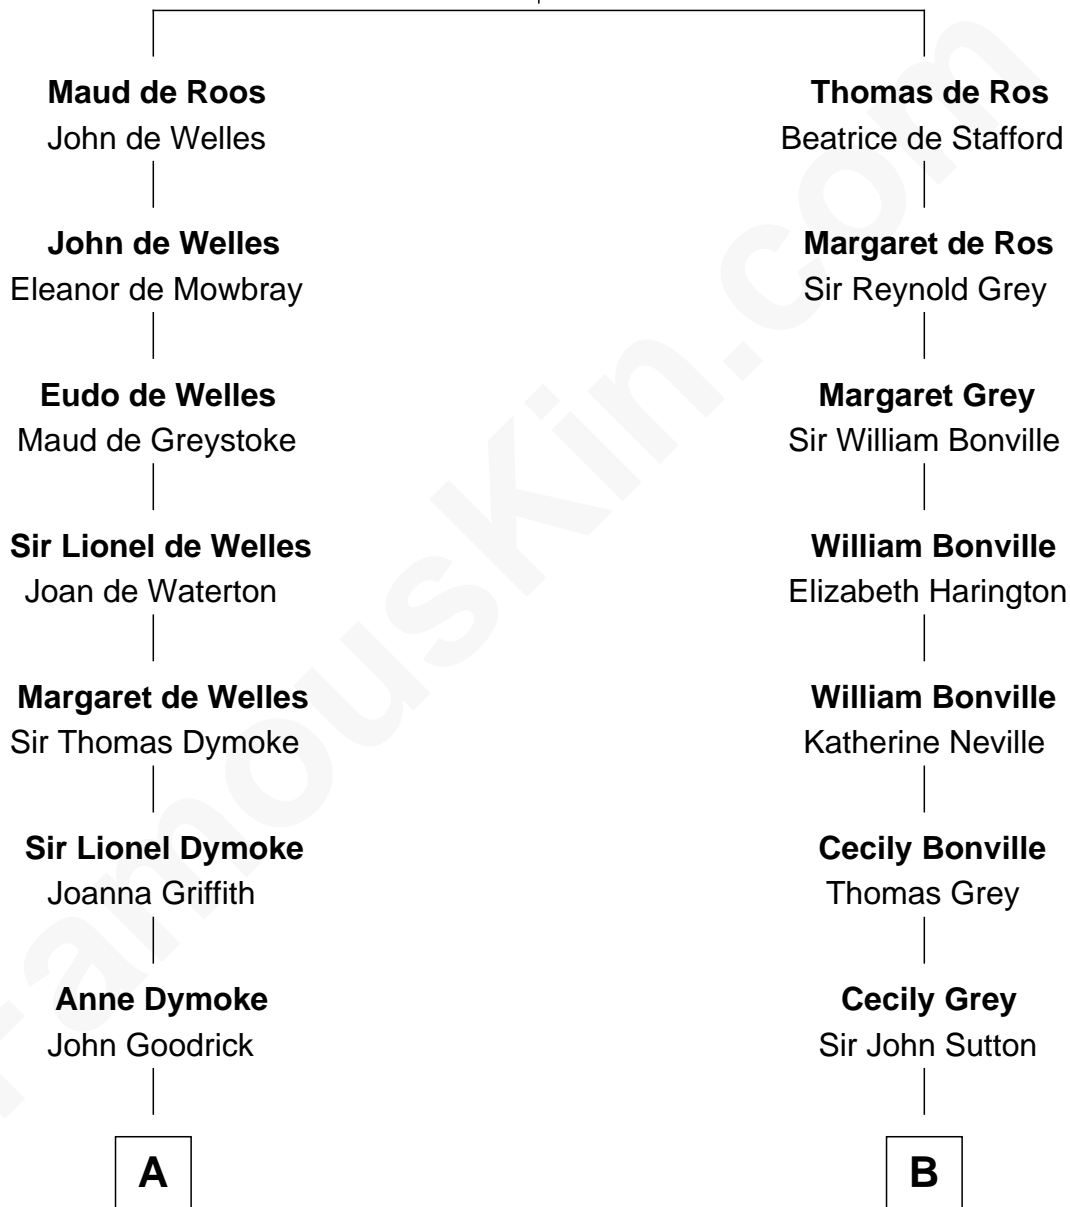

FamousKin.com Relationship Chart of

Dave Cowens
NBA Hall of Famer

21st cousin of

James Taylor
Singer-Songwriter

Sir William de Ros
Margery de Badlesmere

C

Thomas Albert Atwood

Priscilla Ann Kelly