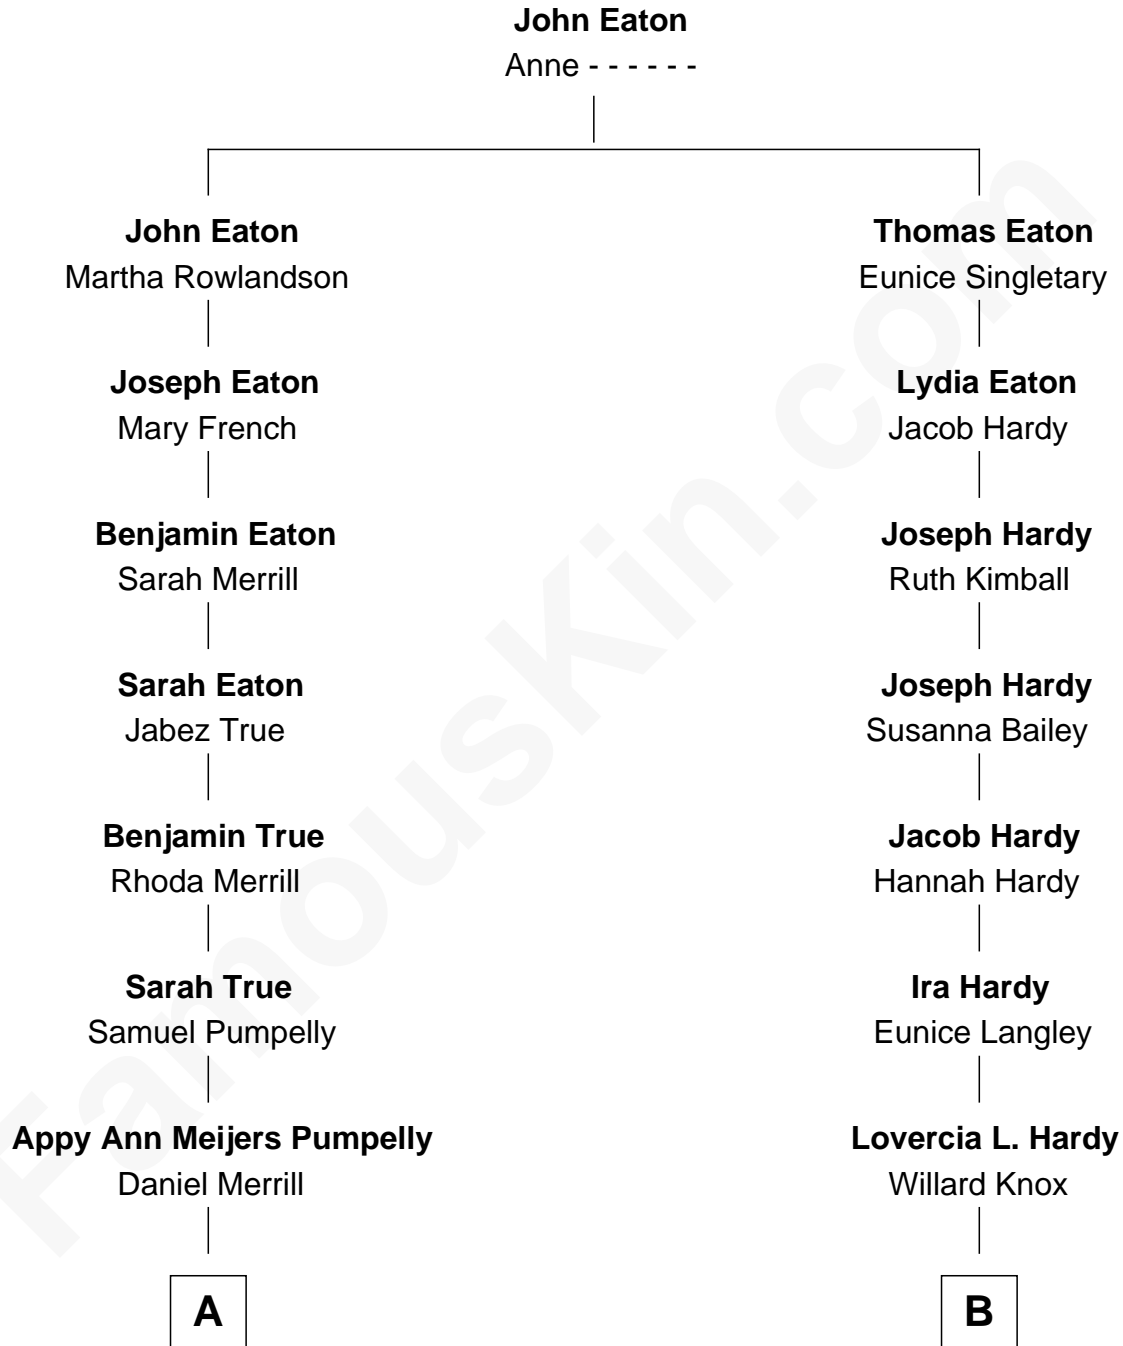

# FamousKin.com Relationship Chart of

**Dave Cowens**

*NBA Hall of Famer*

10th cousin 2 times removed of

**James Taylor**

*Singer-Songwriter*

**A**

**Rhoda True Merrill**

Albert Atwood

**Thomas Albert Atwood**

Priscilla Ann Kelly

**Charles Albert Atwood**

Mina Sylvia Cundiff

**Stanley True Atwood**

Dorothy Ann Ulrich

**Ruth Ellen Atwood**

**Gertrude Arline Woodard**

Dr. Isaac Montrose Taylor

**James Taylor**

*Singer-Songwriter*