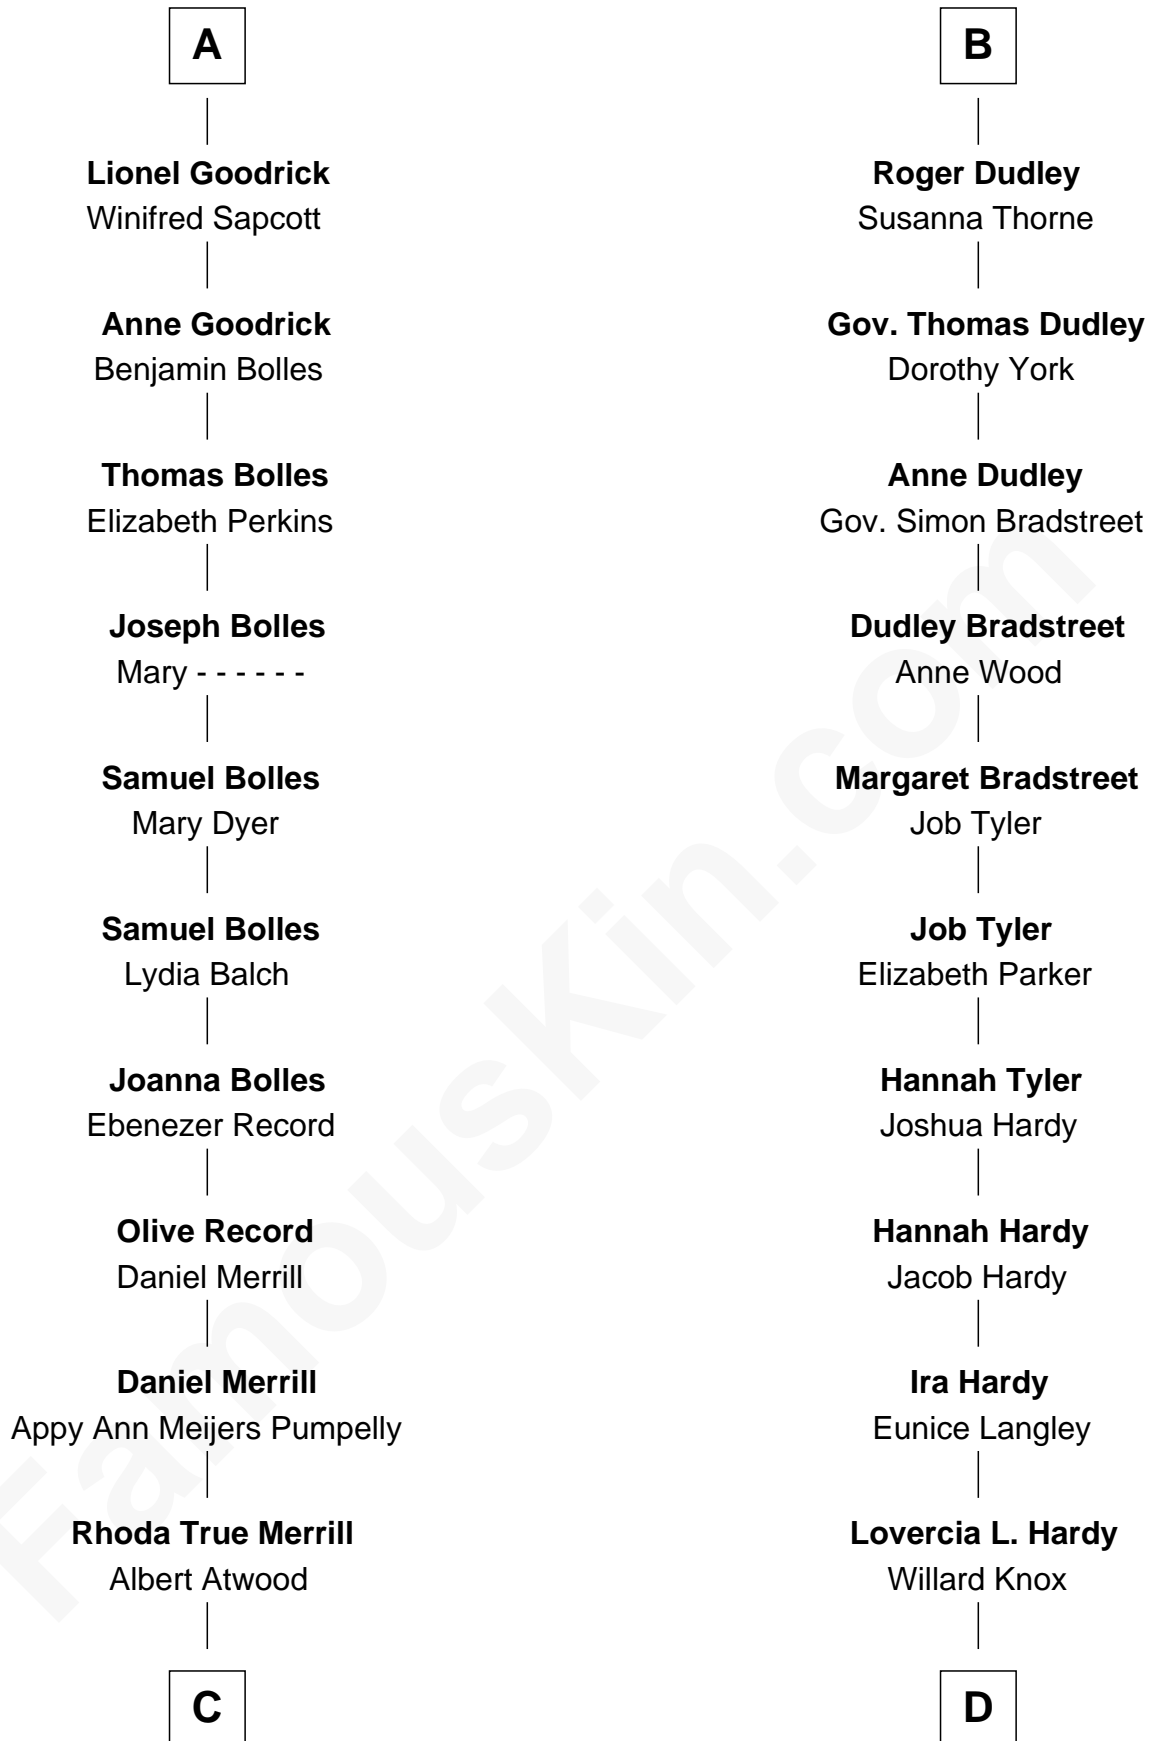

FamousKin.com Relationship Chart of

Dave Cowens

NBA Hall of Famer

20th cousin 1 time removed of

James Taylor

Singer-Songwriter

Sir Henry de Percy

Idoine de Clifford

Isabel de Percy
Sir William de Aton

Elizabeth de Aton
Sir John Conyers

Robert Conyers
Isabel Pert

Joan Conyers
Sir Philip Dymoke

Sir Thomas Dymoke
Margaret de Welles

Sir Lionel Dymoke
Joanna Griffith

Anne Dymoke
John Goodrick

A

Maude de Percy
Sir John de Neville

Sir Ralph Neville
Joan Beaufort

Katherine Neville
Sir Thomas Strangeways

Joan Strangeways
Sir William Willoughby

Cecily Willoughby
Sir Edward Sutton

Sir John Sutton
Cecily Grey

Sir Henry Dudley
----- Ashton

Probable

B

C

Thomas Albert Atwood

Priscilla Ann Kelly

Charles Albert Atwood

Mina Sylvia Cundiff