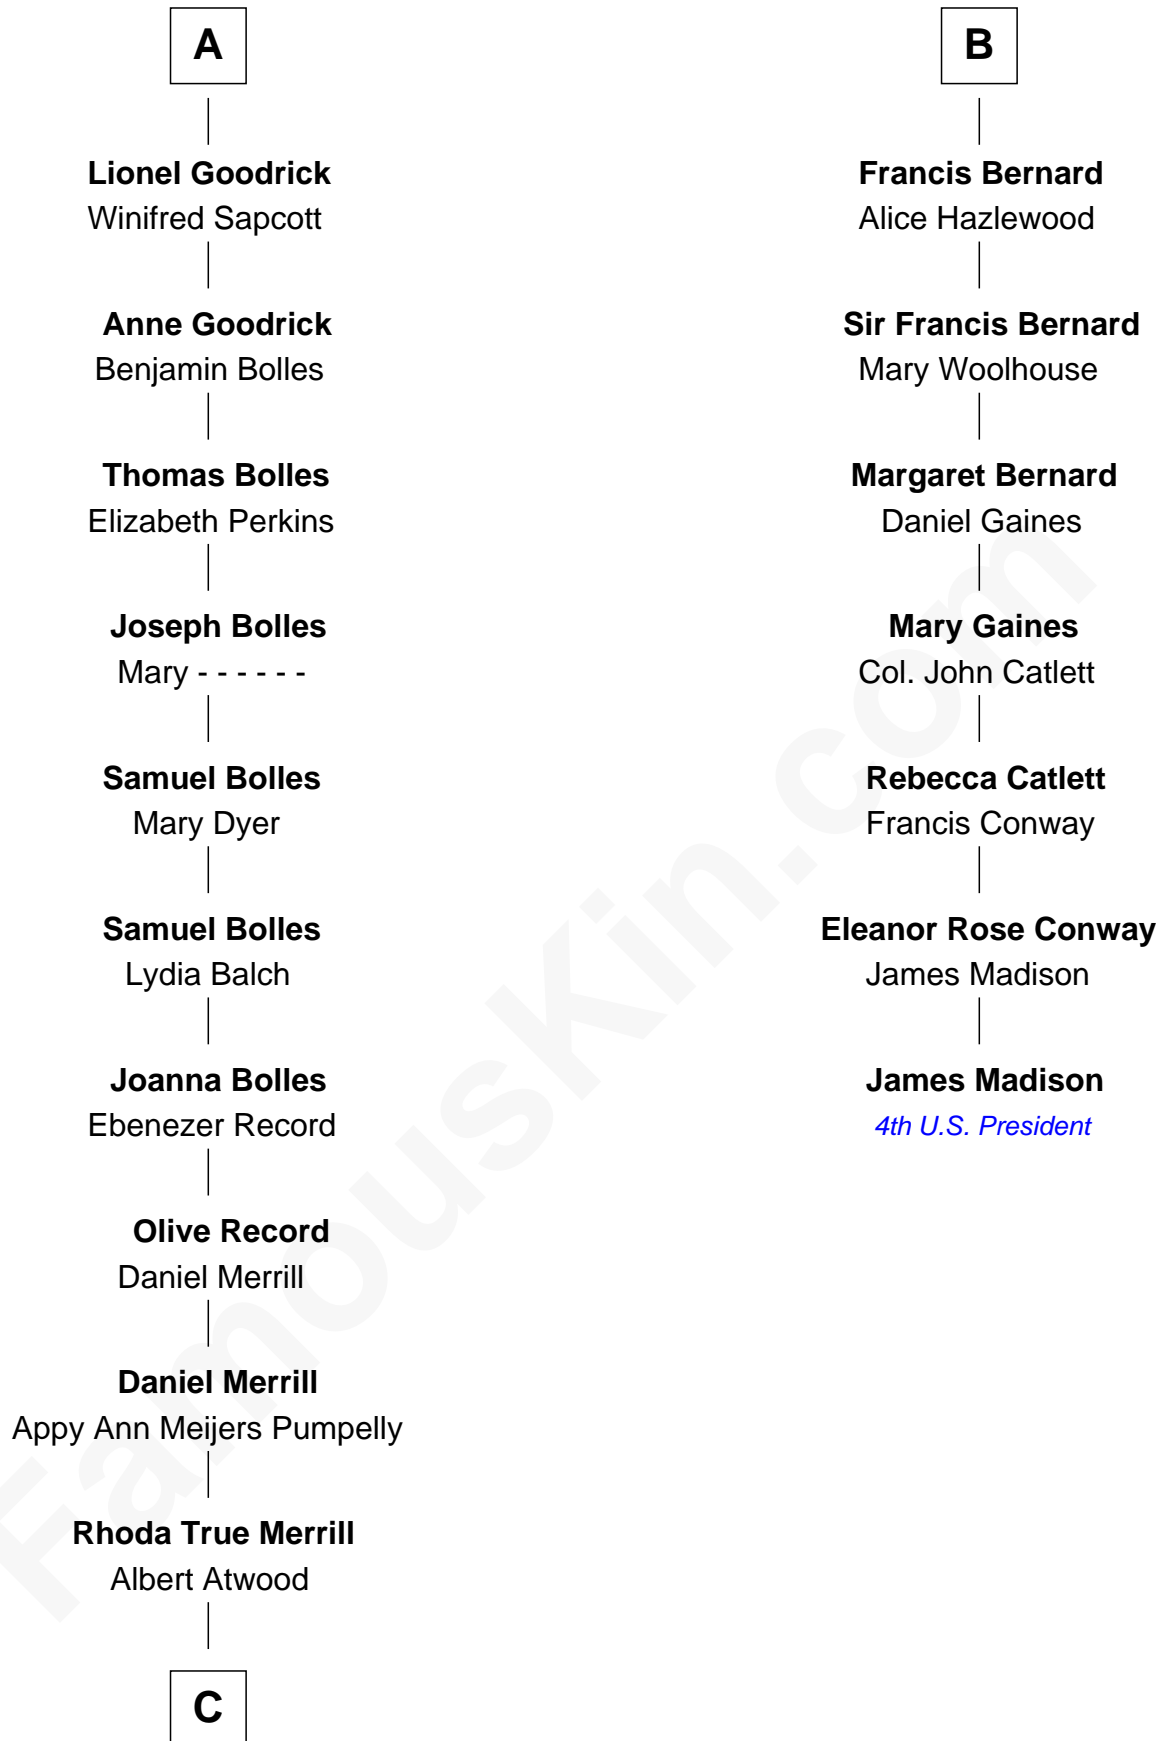

FamousKin.com Relationship Chart of

Dave Cowens

NBA Hall of Famer

13th cousin 8 times removed of

James Madison

4th U.S. President

C

—
Thomas Albert Atwood

Priscilla Ann Kelly

—
Charles Albert Atwood

Mina Sylvia Cundiff

—
Stanley True Atwood

Dorothy Ann Ulrich

—
Ruth Ellen Atwood

John Joseph Cowens

—
Dave Cowens