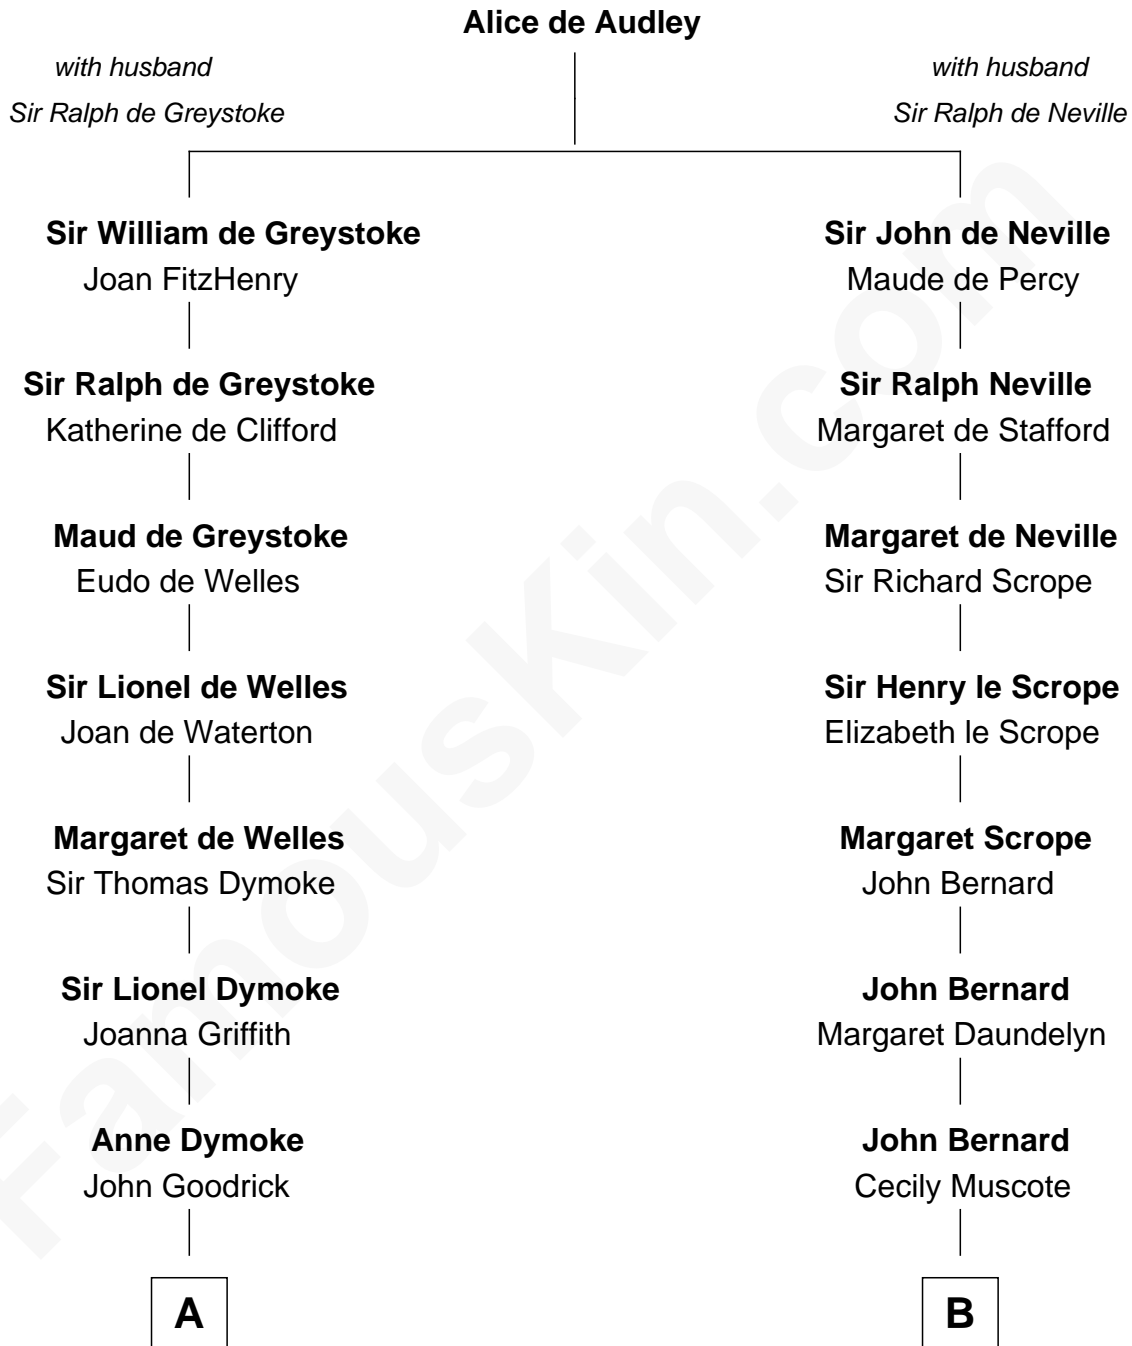

FamousKin.com Relationship Chart of

Dave Cowens

NBA Hall of Famer

13th cousin 8 times removed of

James Madison

4th U.S. President

C

—
Thomas Albert Atwood

Priscilla Ann Kelly

—
Charles Albert Atwood

Mina Sylvia Cundiff

—
Stanley True Atwood

Dorothy Ann Ulrich

—
Ruth Ellen Atwood

John Joseph Cowens

—
Dave Cowens