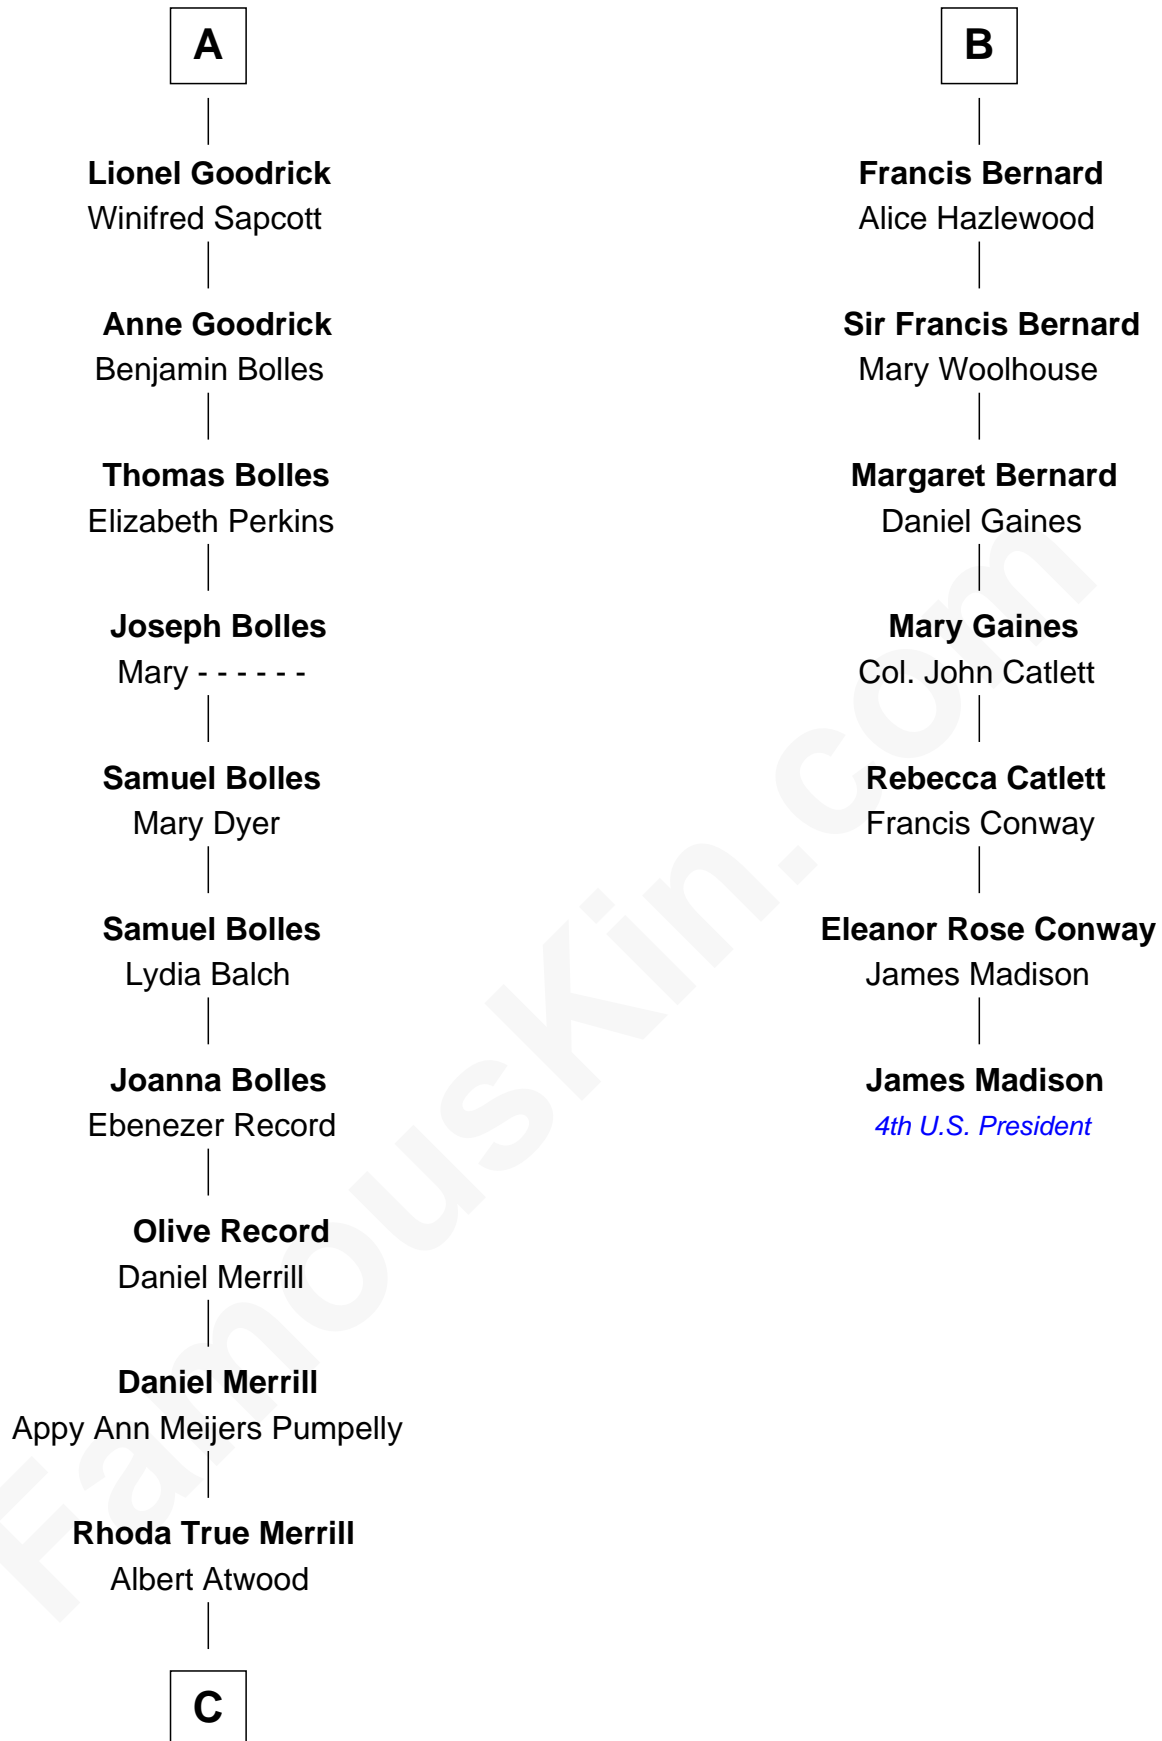

FamousKin.com Relationship Chart of

Dave Cowens

NBA Hall of Famer

13th cousin 8 times removed of

James Madison

4th U.S. President

Sir Henry de Percy

Idoine de Clifford

Isabel de Percy
Sir William de Aton

Elizabeth de Aton
Sir John Conyers

Robert Conyers
Isabel Pert

Joan Conyers
Sir Philip Dymoke

Sir Thomas Dymoke
Margaret de Welles

Sir Lionel Dymoke
Joanna Griffith

Anne Dymoke
John Goodrick

A

Maude de Percy
Sir John de Neville

Sir Ralph Neville
Margaret de Stafford

Margaret de Neville
Sir Richard Scrope

Sir Henry le Scrope
Elizabeth le Scrope

Margaret Scrope
John Bernard

John Bernard
Margaret Daundelyn

John Bernard
Cecily Muscote

B

C

Thomas Albert Atwood

Priscilla Ann Kelly

Charles Albert Atwood

Mina Sylvia Cundiff

Stanley True Atwood