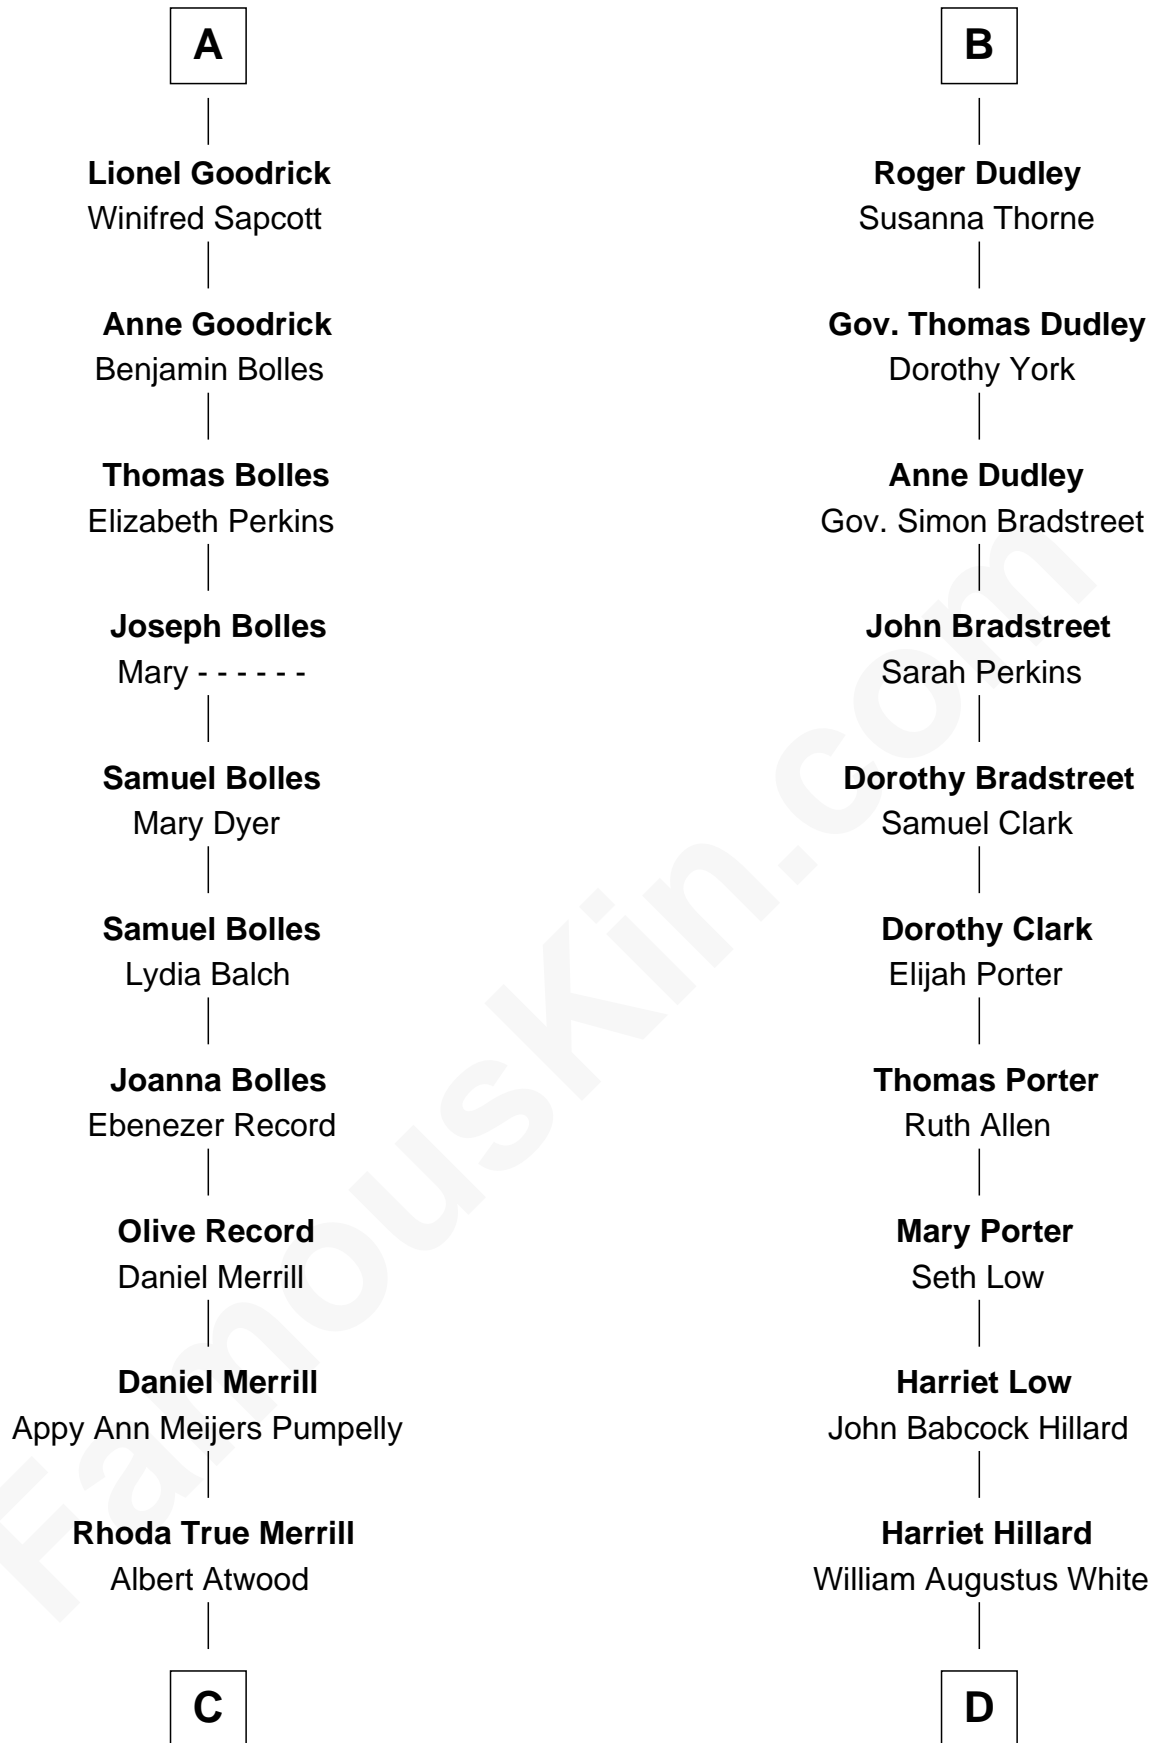

FamousKin.com Relationship Chart of

Dave Cowens

NBA Hall of Famer

19th cousin 2 times removed of

Bill Weld

68th Governor of Massachusetts

Sir Henry de Percy

Idoine de Clifford

C

Thomas Albert Atwood

Priscilla Ann Kelly

Charles Albert Atwood

Mina Sylvia Cundiff

Stanley True Atwood

Dorothy Ann Ulrich

Ruth Ellen Atwood