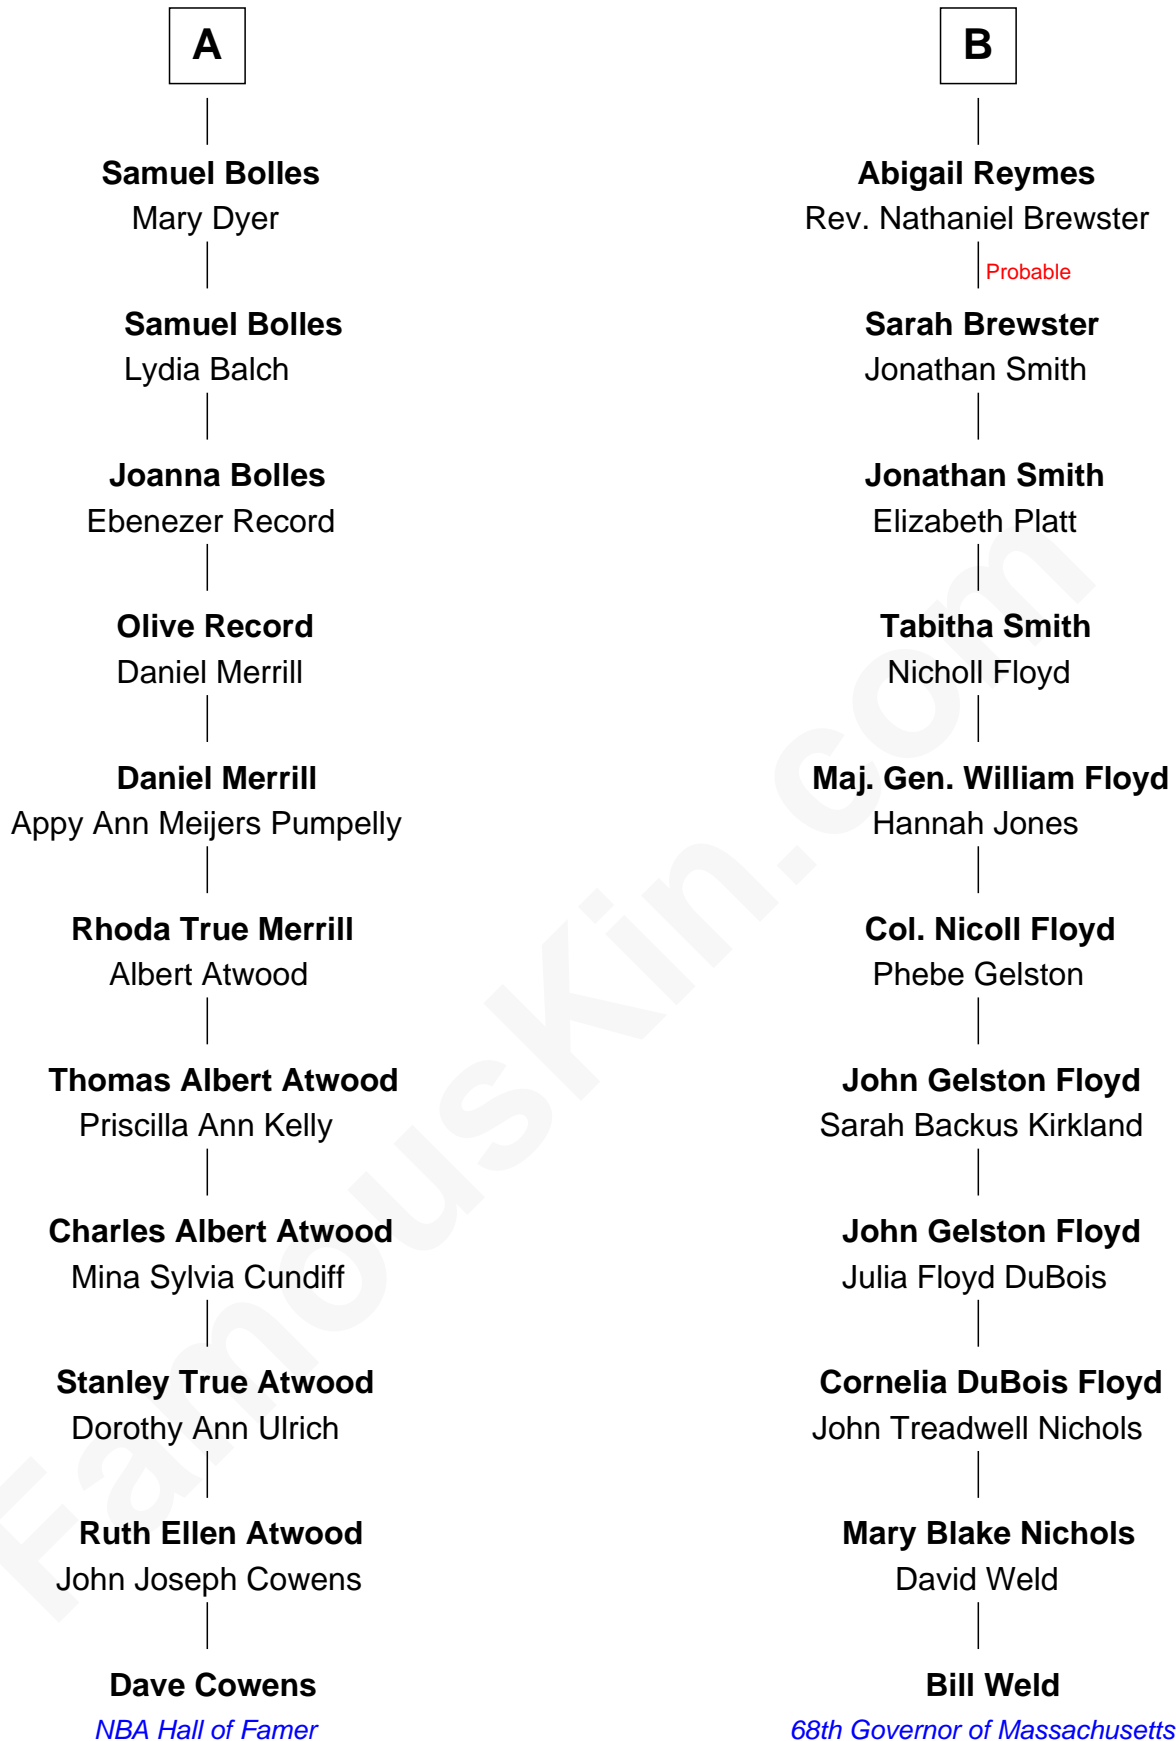

# FamousKin.com Relationship Chart of

**Dave Cowens**  
*NBA Hall of Famer*

17th cousin of

**Bill Weld**  
*68th Governor of Massachusetts*

**Sir Lionel de Welles**  
Joan de Waterton

**Margaret de Welles**  
Sir Thomas Dymoke

**Sir Lionel Dymoke**  
Joanna Griffith

**Anne Dymoke**  
John Goodrick

**Lionel Goodrick**  
Winifred Sappcott

**Anne Goodrick**  
Benjamin Bolles

**Thomas Bolles**  
Elizabeth Perkins

**Joseph Bolles**  
Mary - - - - -

**A**

**Katherine de Welles**  
Robert Tempest

**John Tempest**  
- - - - -

**Anne Tempest**  
Sir Edward Boleyn

**Elizabeth Boleyn**  
Thomas Payne

**Mary Payne**  
William Reymes

**William Reymes**  
Anne Evans

**John Reymes**  
Frances - - - - -

**B**

Bill Weld photo by [Marc Nozell](#) ([CC BY-SA 2.0](#))