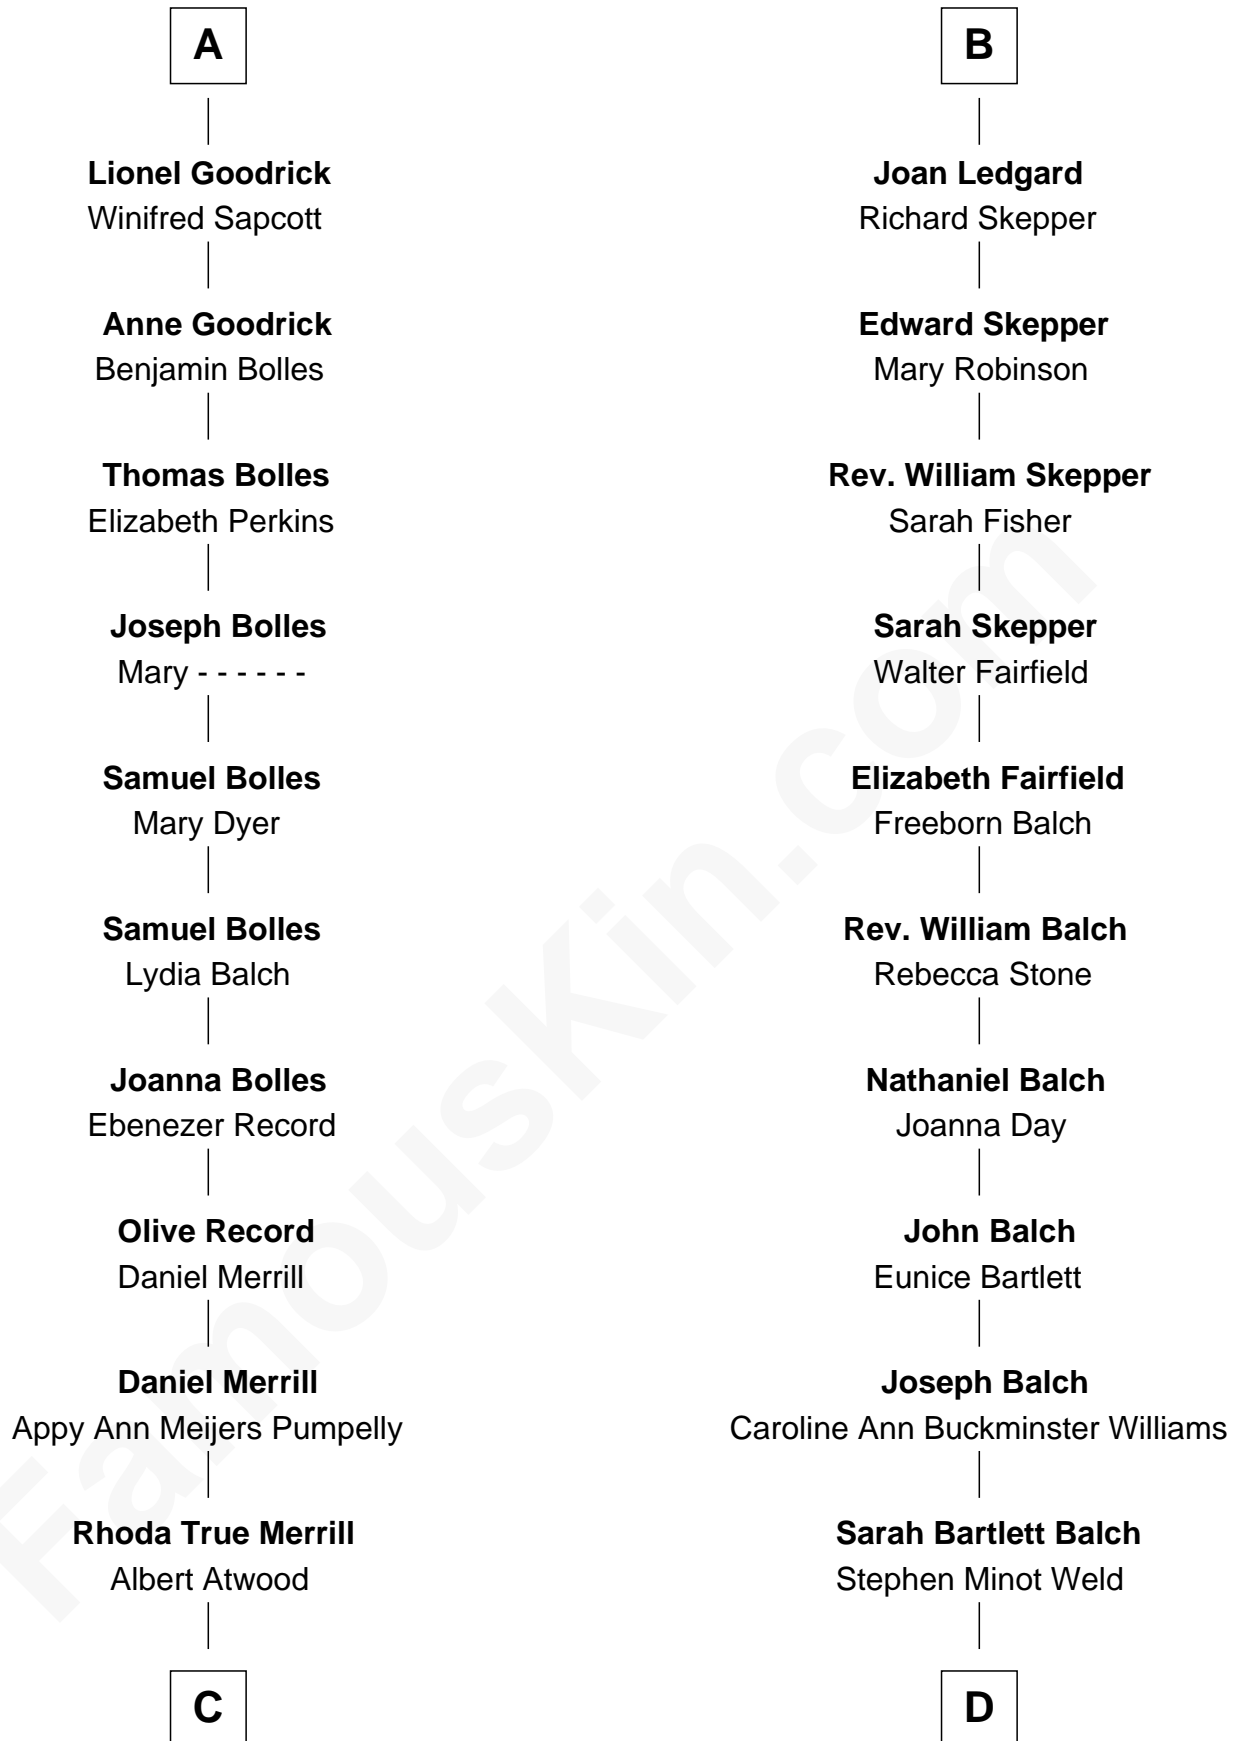

FamousKin.com Relationship Chart of

Dave Cowens

NBA Hall of Famer

20th cousin 1 time removed of

Tuesday Weld

TV and Movie Actress

Sir Thomas de Beauchamp

Katherine de Mortimer

C

Thomas Albert Atwood

Priscilla Ann Kelly

Charles Albert Atwood

Mina Sylvia Cundiff

Stanley True Atwood

Dorothy Ann Ulrich

Ruth Ellen Atwood

Lothrop Motley Weld

Yosene Balfour Ker

Tuesday Weld

TV and Movie Actress