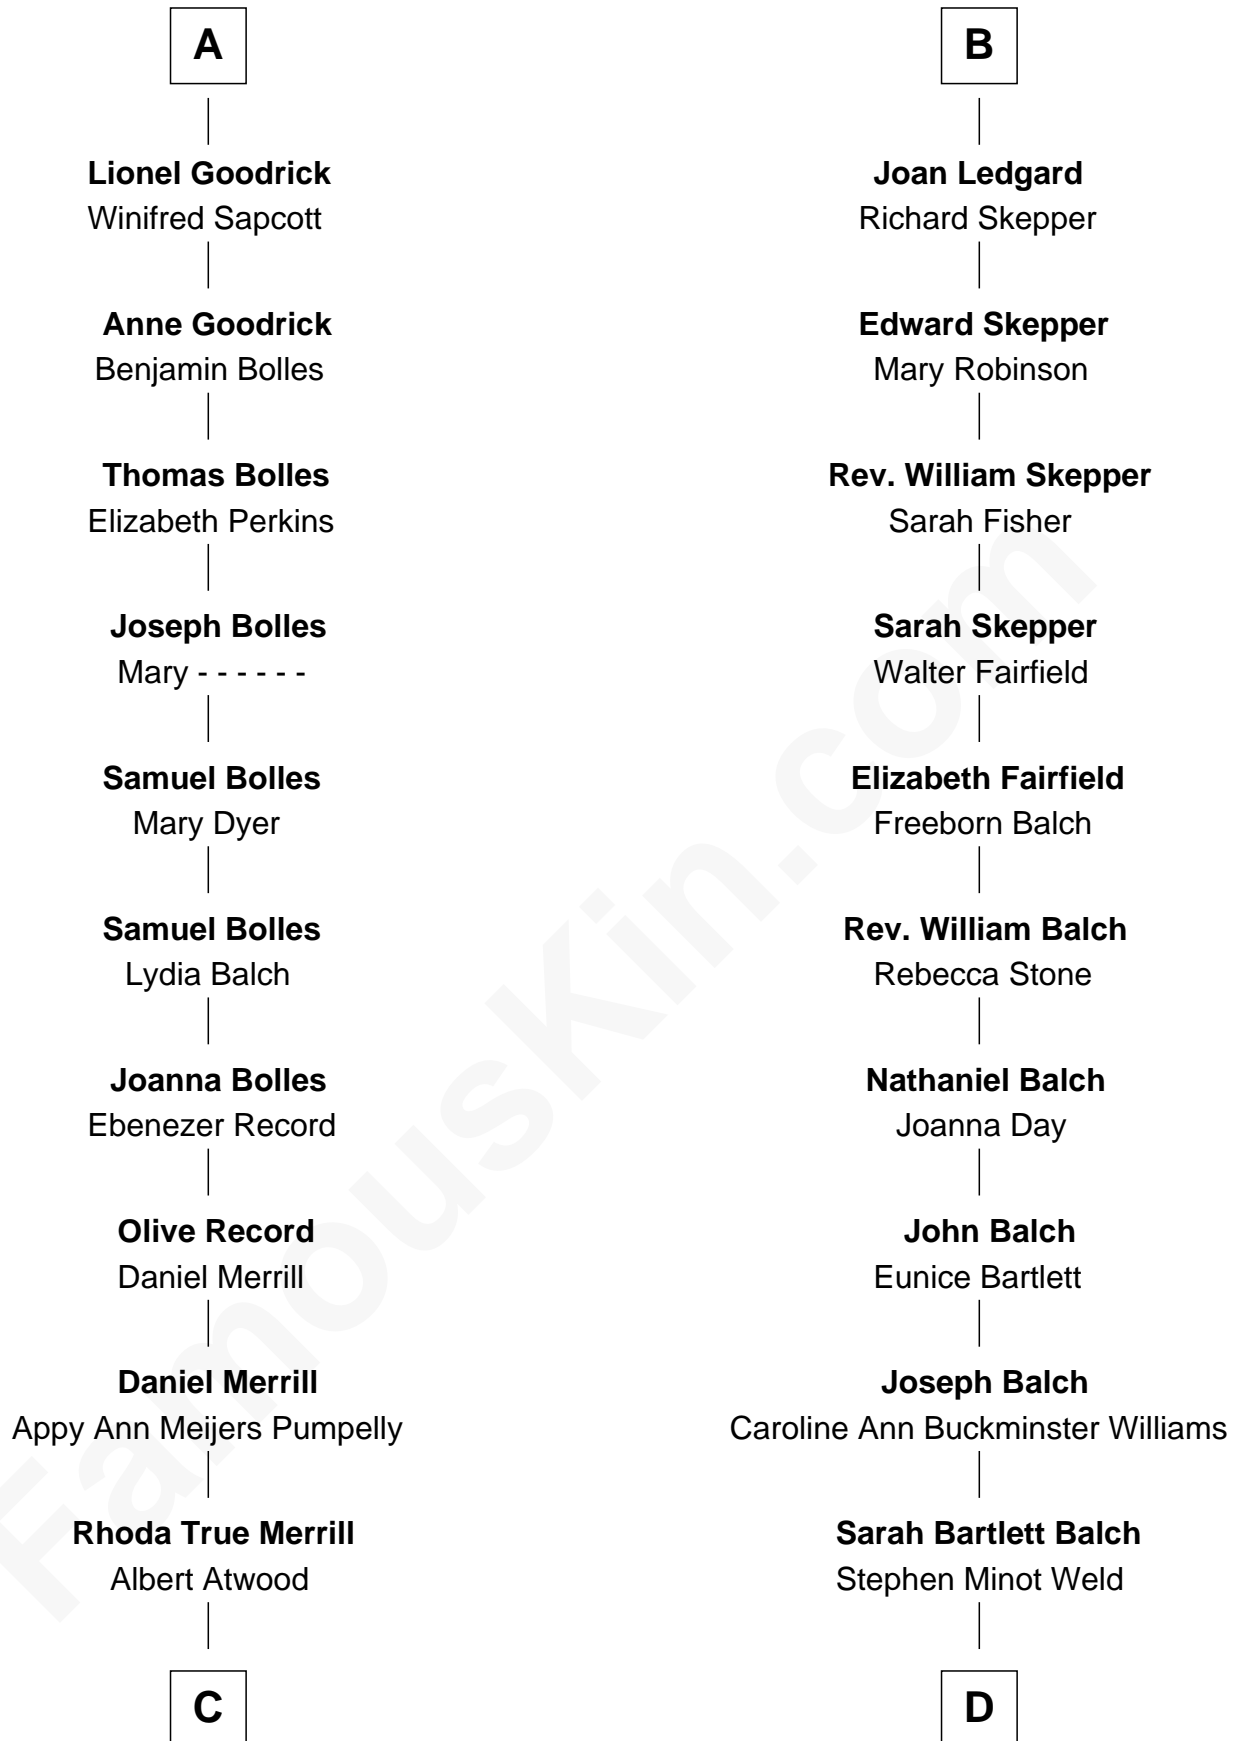

# FamousKin.com Relationship Chart of

**Dave Cowens**

*NBA Hall of Famer*

20th cousin 1 time removed of

**Tuesday Weld**

*TV and Movie Actress*

**C**

**Thomas Albert Atwood**

Priscilla Ann Kelly

**Charles Albert Atwood**

Mina Sylvia Cundiff

**Stanley True Atwood**

Dorothy Ann Ulrich

**Ruth Ellen Atwood**

John Joseph Cowens

**Dave Cowens**

*NBA Hall of Famer*

**D**

**Stephen Minot Weld**

Eloise Rodman

**Edward Motley Weld**

Sarah Lothrop King

**Lothrop Motley Weld**

Yosene Balfour Ker

**Tuesday Weld**

*TV and Movie Actress*