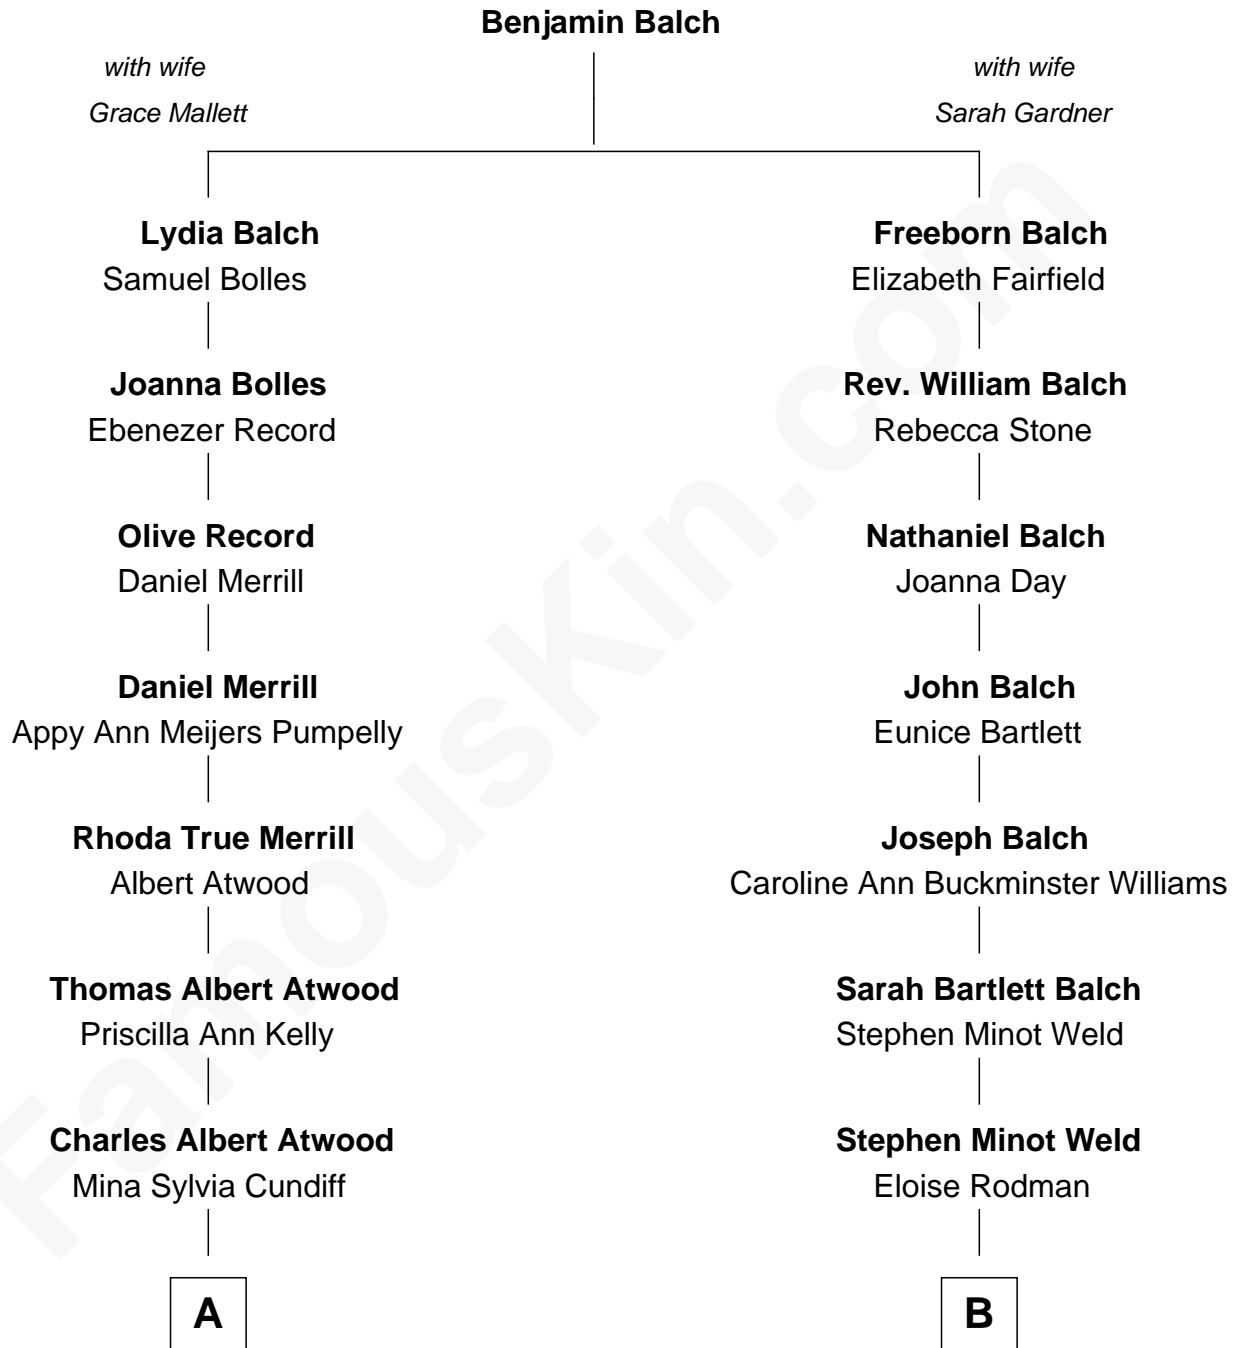

FamousKin.com Relationship Chart of

Dave Cowens
NBA Hall of Famer

9th cousin of

Tuesday Weld
TV and Movie Actress

A

Stanley True Atwood

Dorothy Ann Ulrich

Ruth Ellen Atwood

John Joseph Cowens

Dave Cowens

NBA Hall of Famer

B

Edward Motley Weld

Sarah Lothrop King

Lothrop Motley Weld

Yosene Balfour Ker

Tuesday Weld

TV and Movie Actress

FamousKin.com