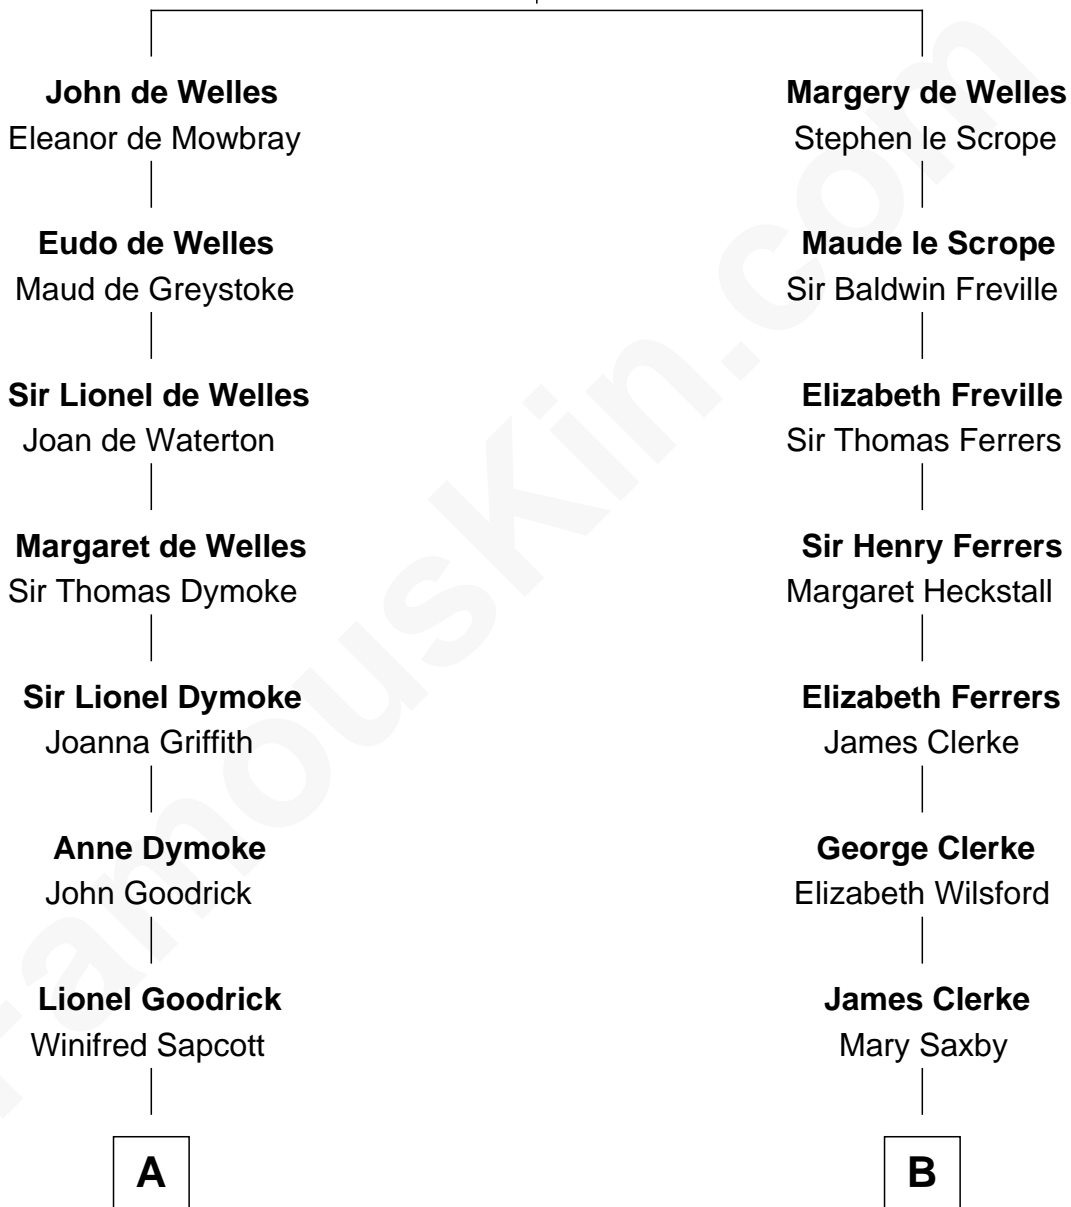

# FamousKin.com Relationship Chart of

**Dave Cowens**

*NBA Hall of Famer*

19th cousin 1 time removed of

**Tuesday Weld**

*TV and Movie Actress*

**John de Welles**

Maud de Roos

**C**

**Charles Albert Atwood**

Mina Sylvia Cundiff

**Stanley True Atwood**

Dorothy Ann Ulrich

**Ruth Ellen Atwood**

John Joseph Cowens

**Dave Cowens**

*NBA Hall of Famer*

**D**

**Edward Motley Weld**

Sarah Lothrop King

**Lothrop Motley Weld**

Yosene Balfour Ker

**Tuesday Weld**

*TV and Movie Actress*