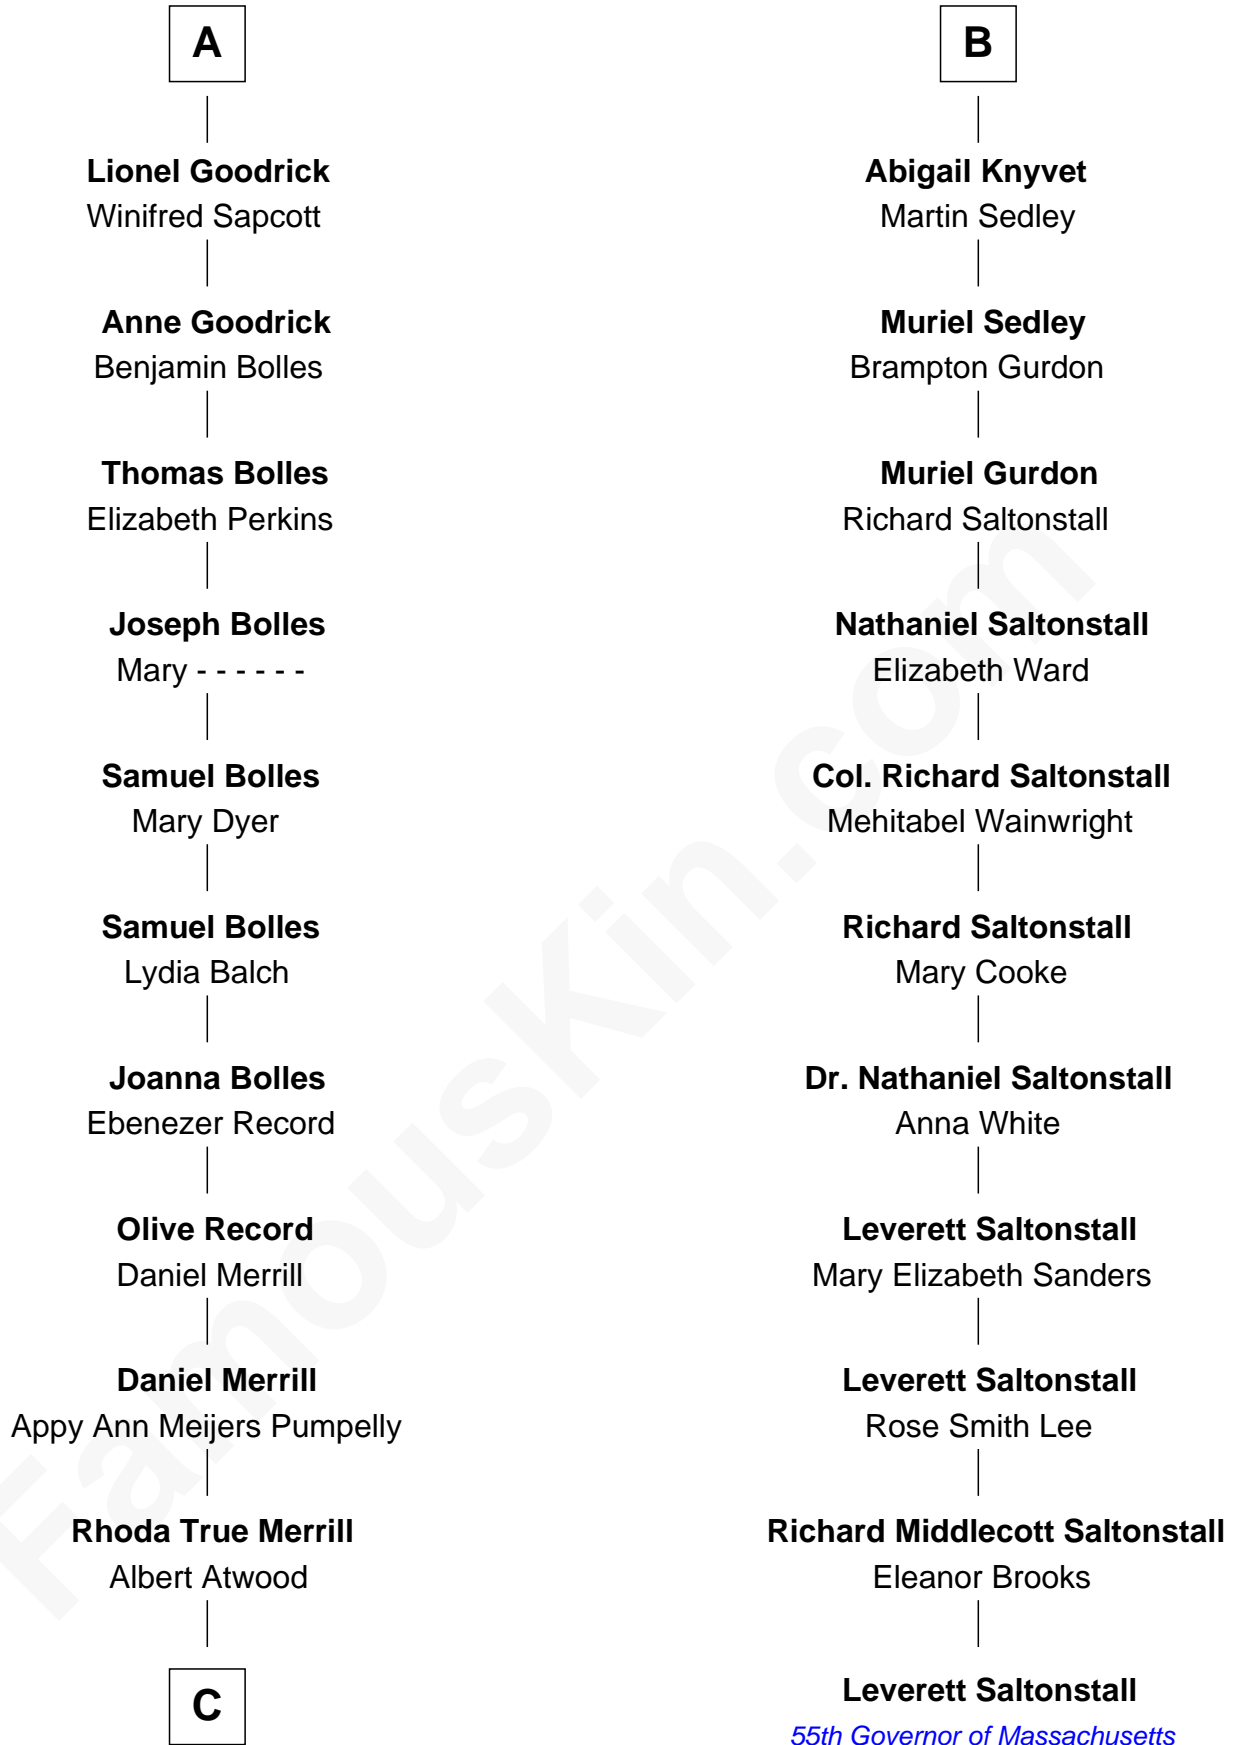

# FamousKin.com Relationship Chart of

**Dave Cowens**

*NBA Hall of Famer*

17th cousin 4 times removed of

**Leverett Saltonstall**

*55th Governor of Massachusetts*

**Sir William de Ros**  
Margery de Badlesmere

**C**

Thomas Albert Atwood

Priscilla Ann Kelly

Charles Albert Atwood

Mina Sylvia Cundiff

Stanley True Atwood

Dorothy Ann Ulrich

Ruth Ellen Atwood