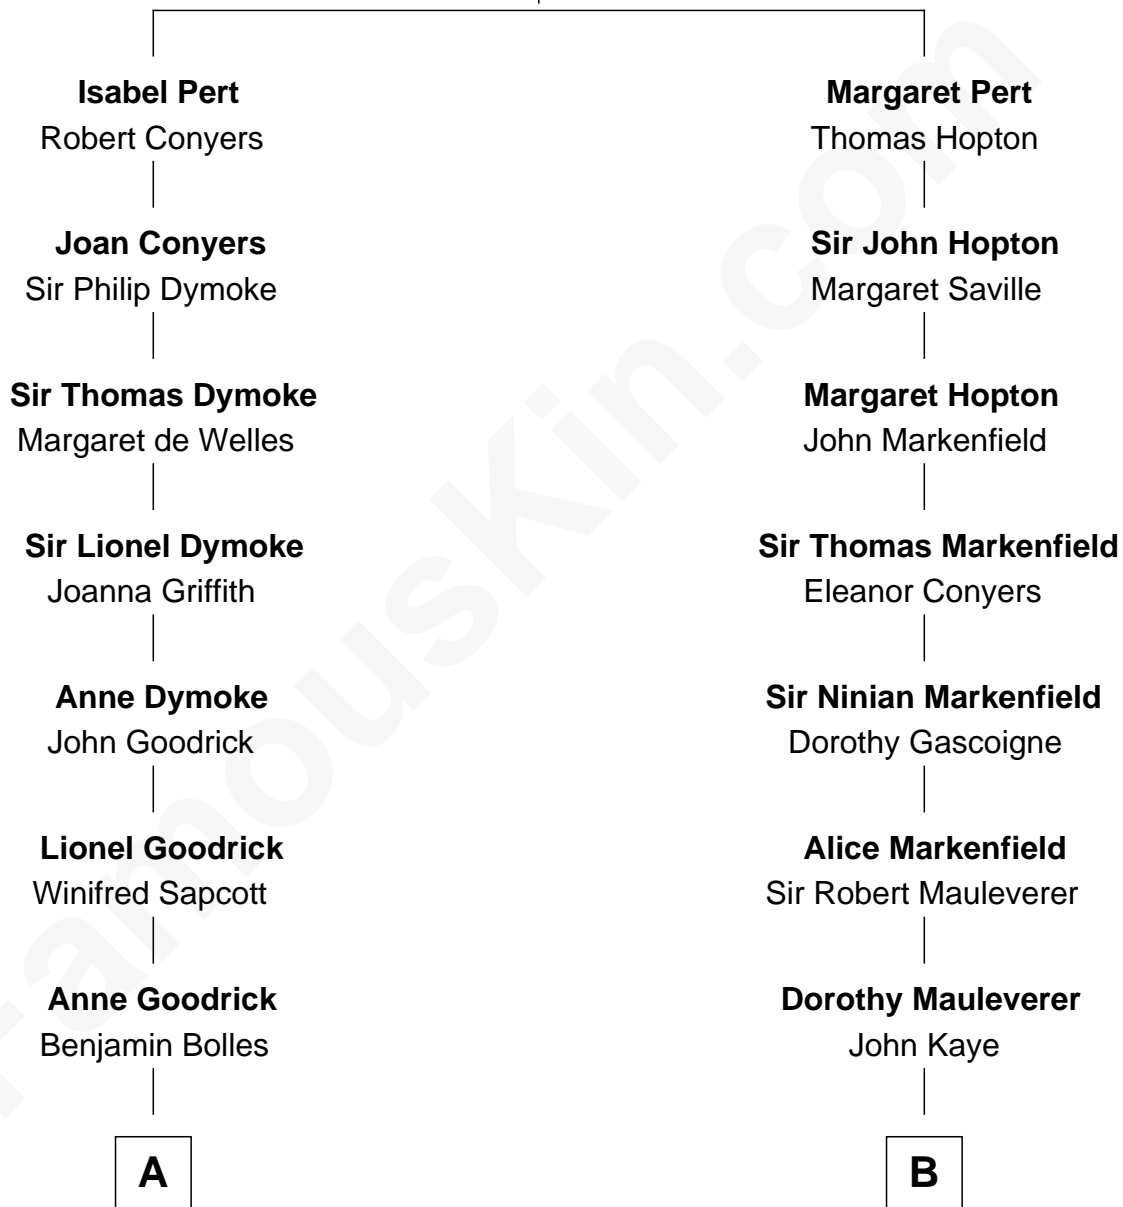

FamousKin.com Relationship Chart of

Dave Cowens

NBA Hall of Famer

17th cousin 2 times removed of

Leverett Saltonstall

55th Governor of Massachusetts

William Pert
Joan le Scrope

C