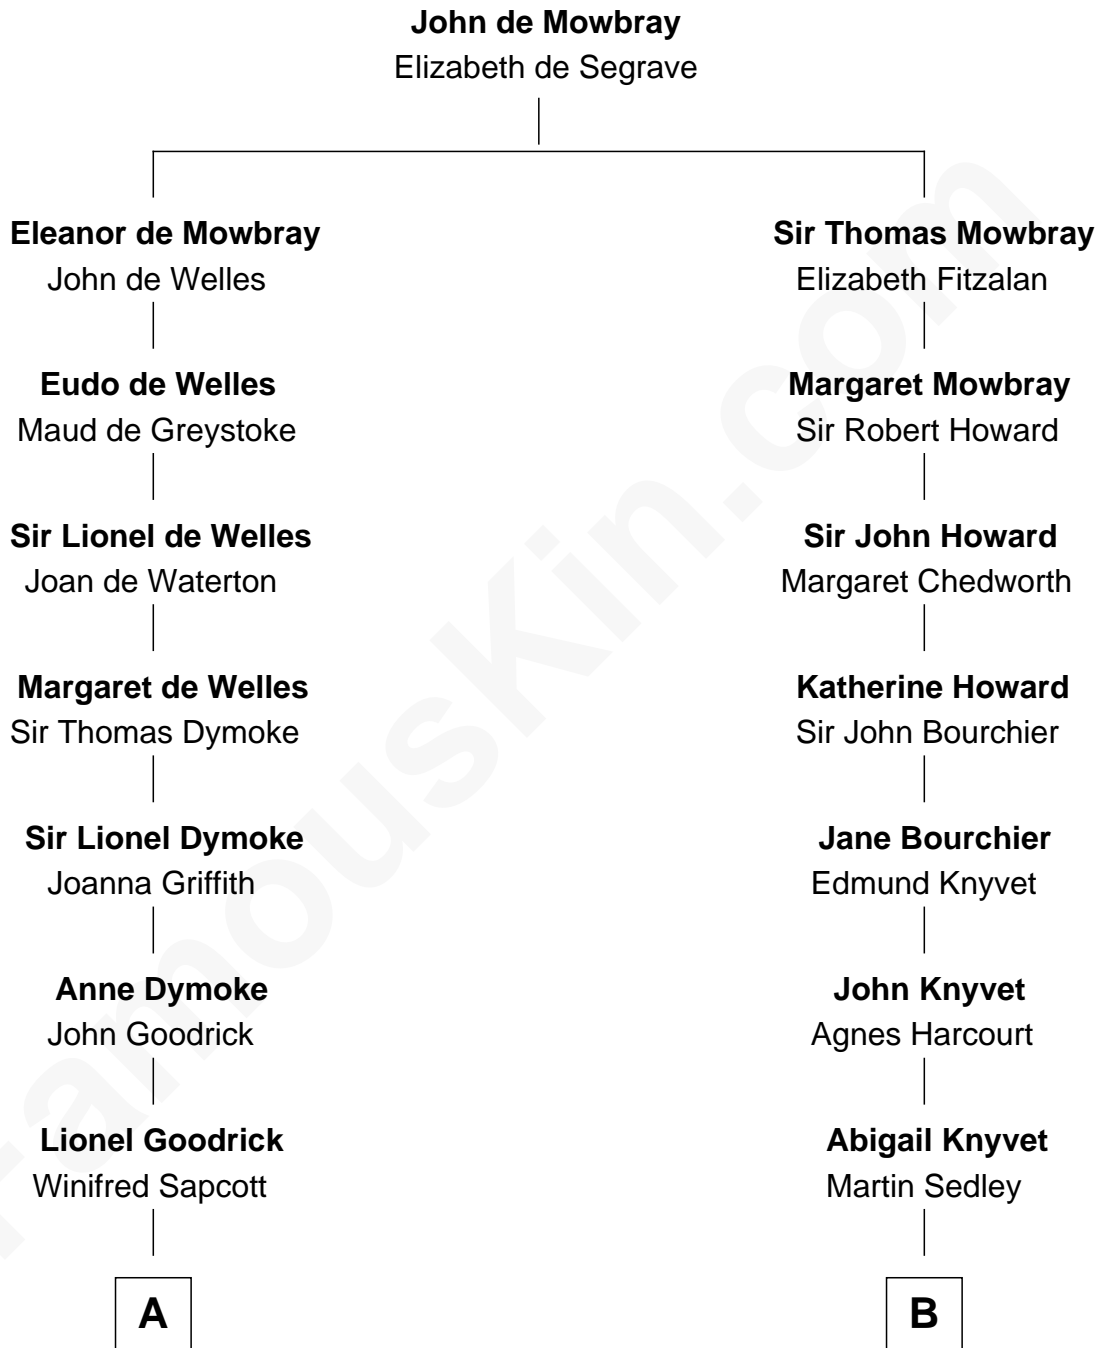

FamousKin.com Relationship Chart of

Dave Cowens

NBA Hall of Famer

16th cousin 4 times removed of

Leverett Saltonstall

55th Governor of Massachusetts

C

—
Charles Albert Atwood