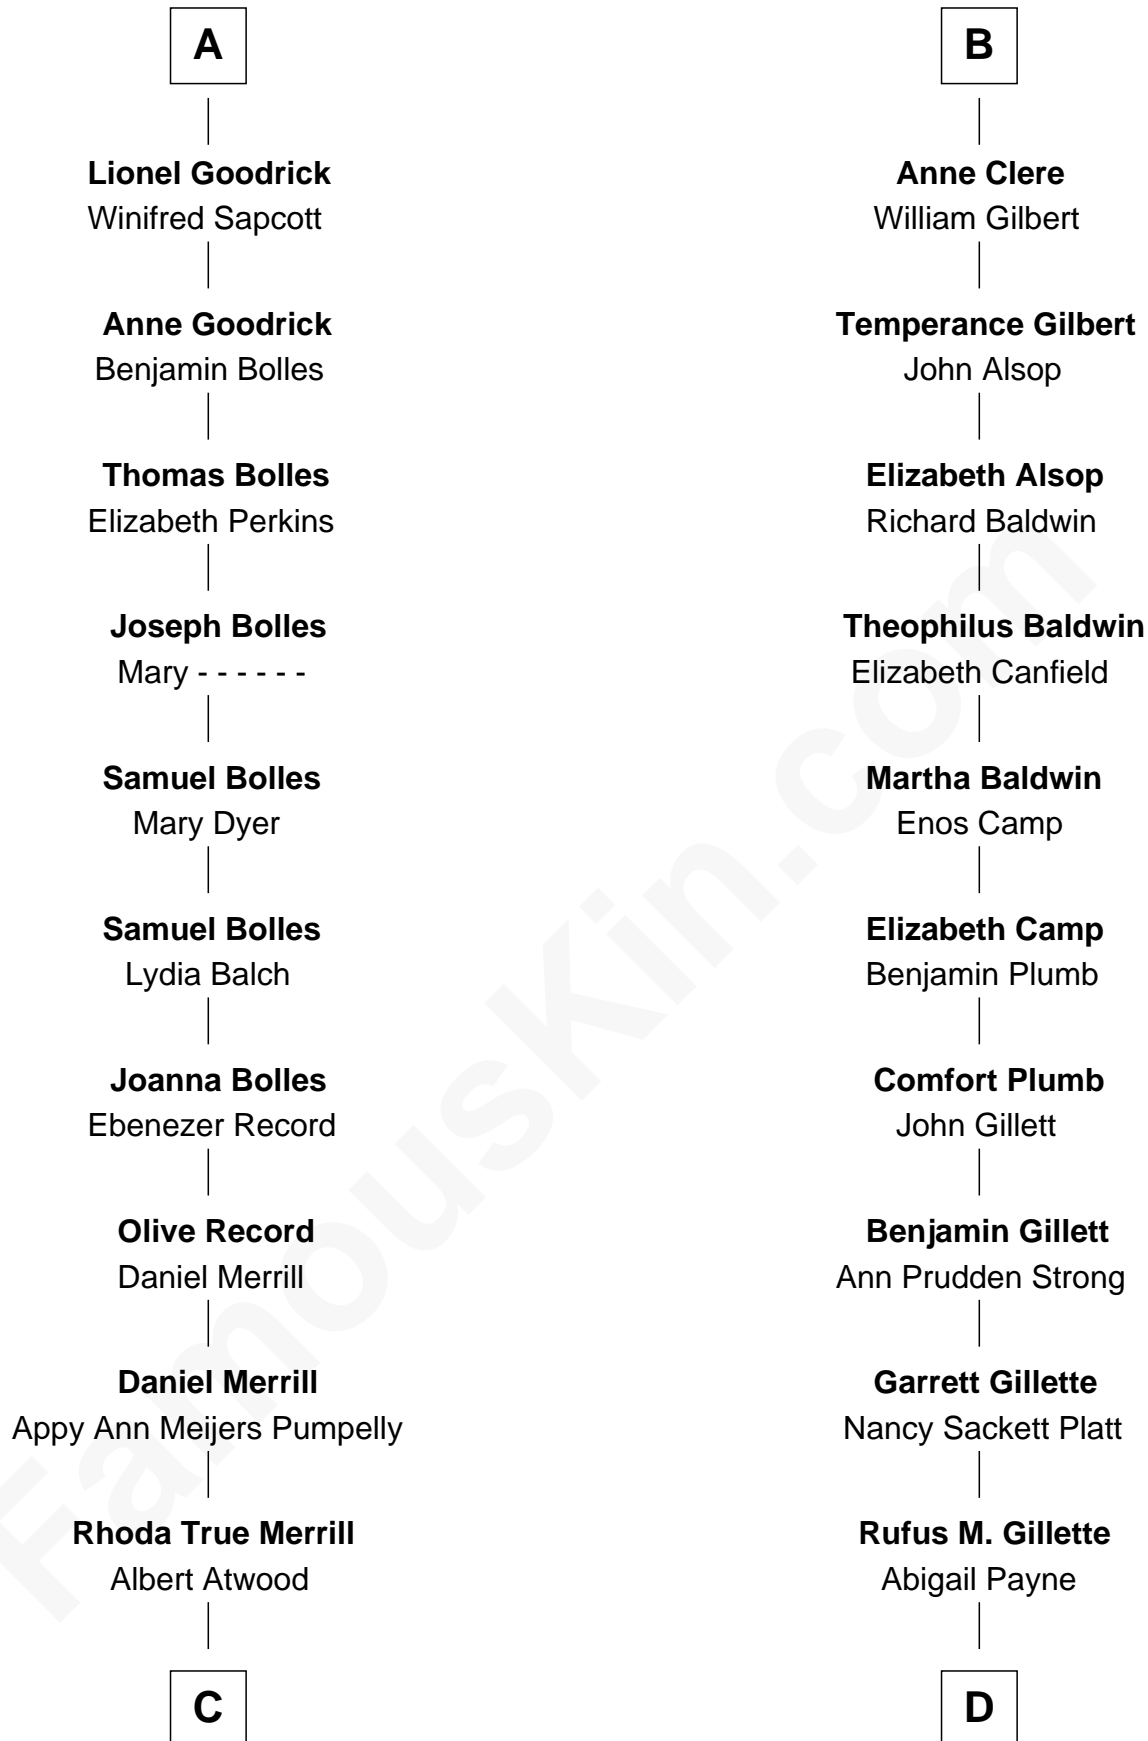

FamousKin.com Relationship Chart of

Dave Cowens

NBA Hall of Famer

20th cousin 1 time removed of

Treat Williams

TV & Movie Actor

Sir Thomas de Beauchamp

Katherine de Mortimer

C

Thomas Albert Atwood

Priscilla Ann Kelly

Charles Albert Atwood

Mina Sylvia Cundiff

Stanley True Atwood

Dorothy Ann Ulrich

Ruth Ellen Atwood