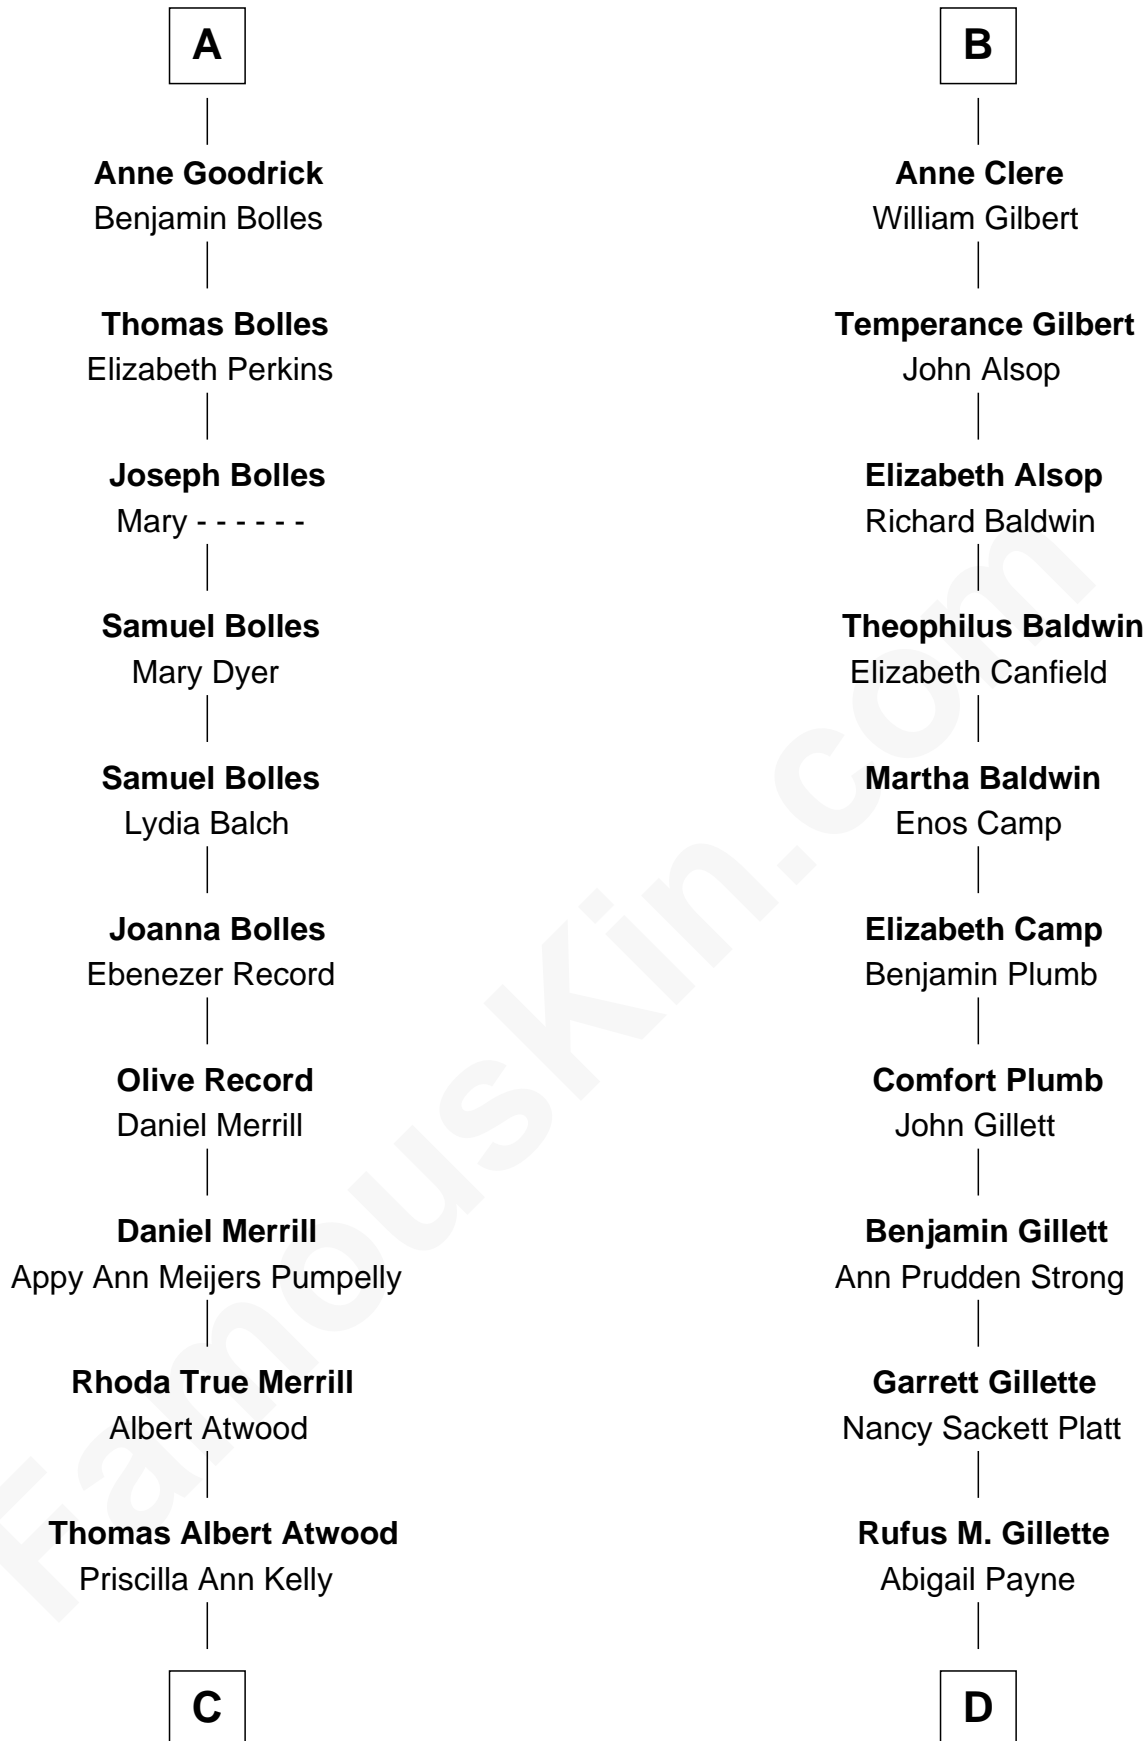

FamousKin.com Relationship Chart of

Dave Cowens
NBA Hall of Famer

20th cousin of

Treat Williams
TV & Movie Actor

John de Welles
Maud de Roos

John de Welles
Eleanor de Mowbray

Eudo de Welles
Maud de Greystoke

Sir Lionel de Welles
Joan de Waterton

Margaret de Welles
Sir Thomas Dymoke

Sir Lionel Dymoke
Joanna Griffith

Anne Dymoke
John Goodrick

Lionel Goodrick
Winifred Sappcott

A

Anne de Welles
James Butler

James Butler
Joan Beauchamp

Sir Thomas Butler
Anne Hankeford

Margaret Butler
Sir William Boleyn

Alice Boleyn
Sir Robert Clere

Sir John Clere
Anne Tyrrell

Sir Edmund Clere
Frances Fulmerston

B

C

Charles Albert Atwood