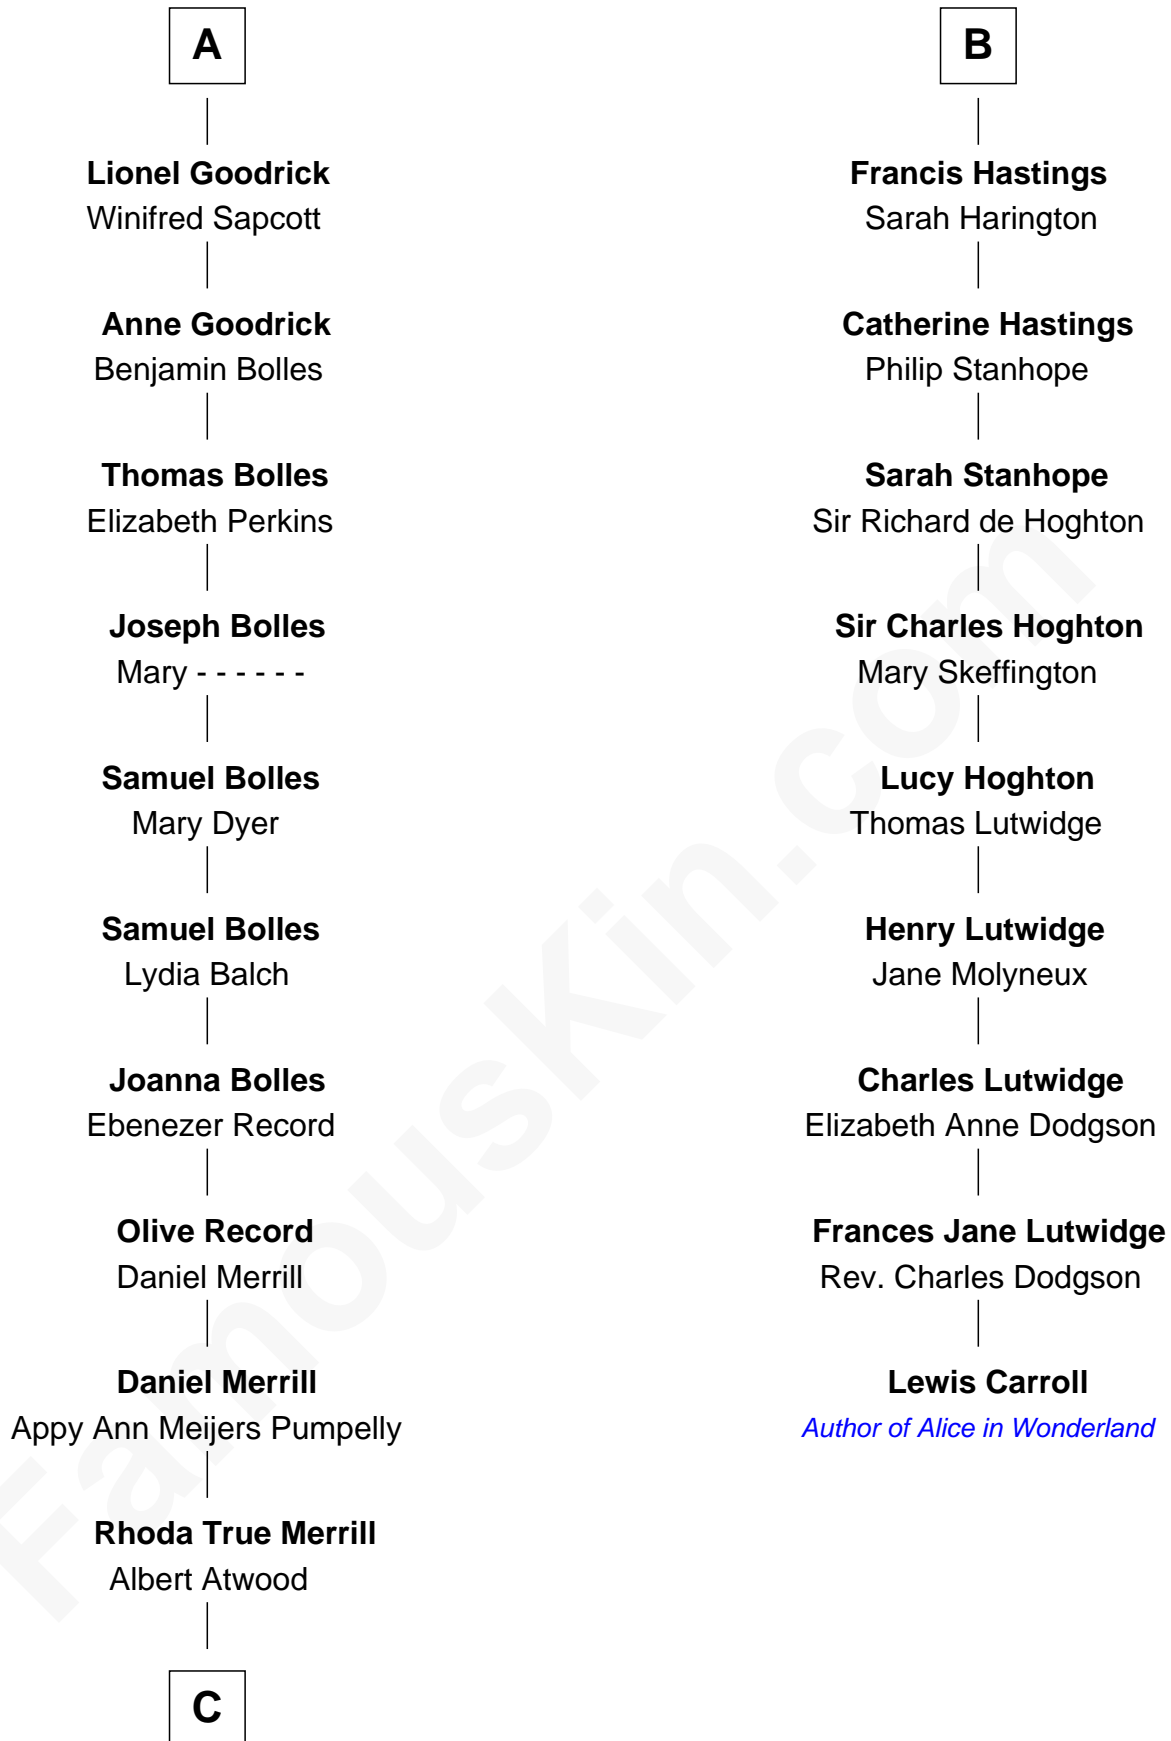

# FamousKin.com Relationship Chart of

**Dave Cowens**

*NBA Hall of Famer*

15th cousin 6 times removed of

**Lewis Carroll**

*Author of Alice in Wonderland*

**C**

—  
**Thomas Albert Atwood**

Priscilla Ann Kelly

—  
**Charles Albert Atwood**

Mina Sylvia Cundiff

—  
**Stanley True Atwood**

Dorothy Ann Ulrich

—  
**Ruth Ellen Atwood**

John Joseph Cowens

—  
**Dave Cowens**