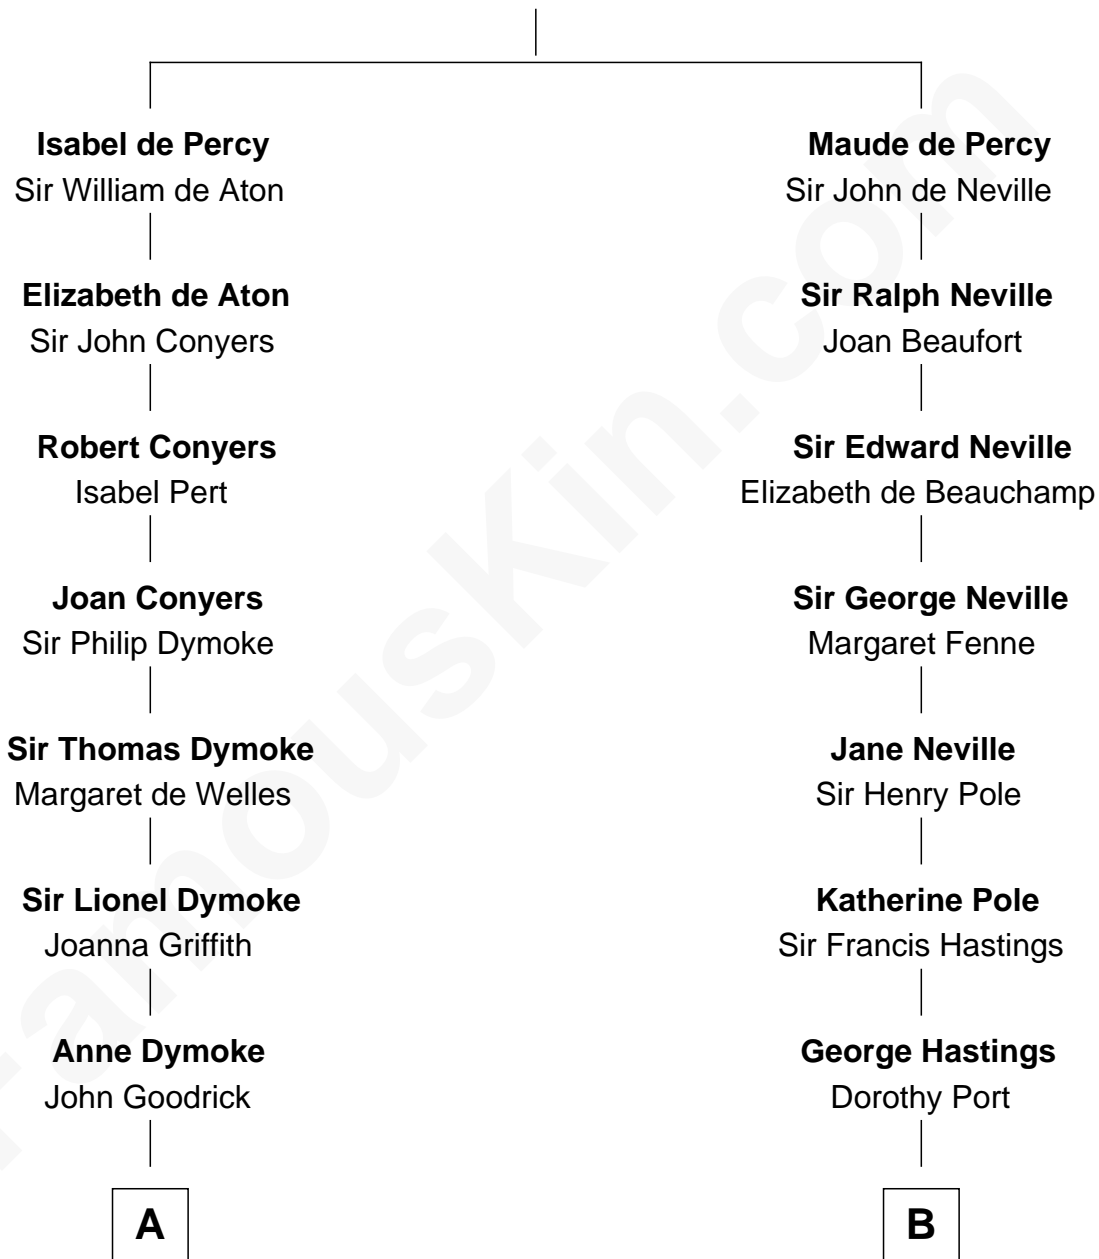

# FamousKin.com Relationship Chart of

**Dave Cowens**

*NBA Hall of Famer*

15th cousin 6 times removed of

**Lewis Carroll**

*Author of Alice in Wonderland*

**Sir Henry de Percy**

Idoine de Clifford

**C**

—  
**Thomas Albert Atwood**

Priscilla Ann Kelly

—  
**Charles Albert Atwood**

Mina Sylvia Cundiff

—  
**Stanley True Atwood**

Dorothy Ann Ulrich

—  
**Ruth Ellen Atwood**