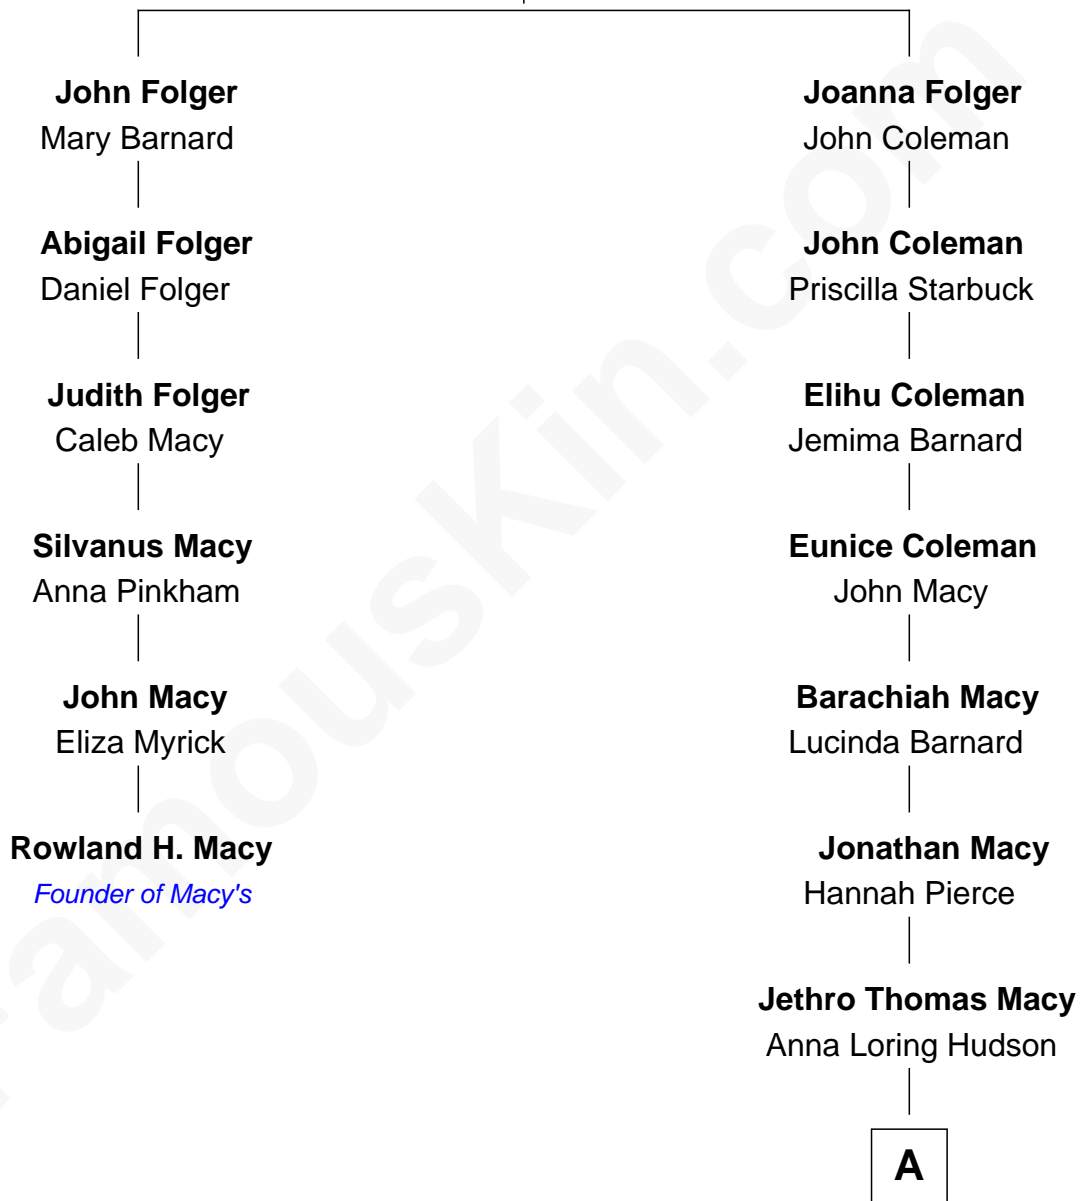

# FamousKin.com Relationship Chart of

**Rowland H. Macy**

*Founder of Macy's*

5th cousin 6 times removed of

**Matt Bomer**

*TV and Movie Actor*

**Peter Folger**

Mary Morrill

A

**Edward Burton Macy**

Bessie Lou Hocker

**Ishmael Wilford Macy**

Fanny Elizabeth Heller

**Martha Alice Macy**

Victor Bruce Staton

**Elizabeth Macy Staton**