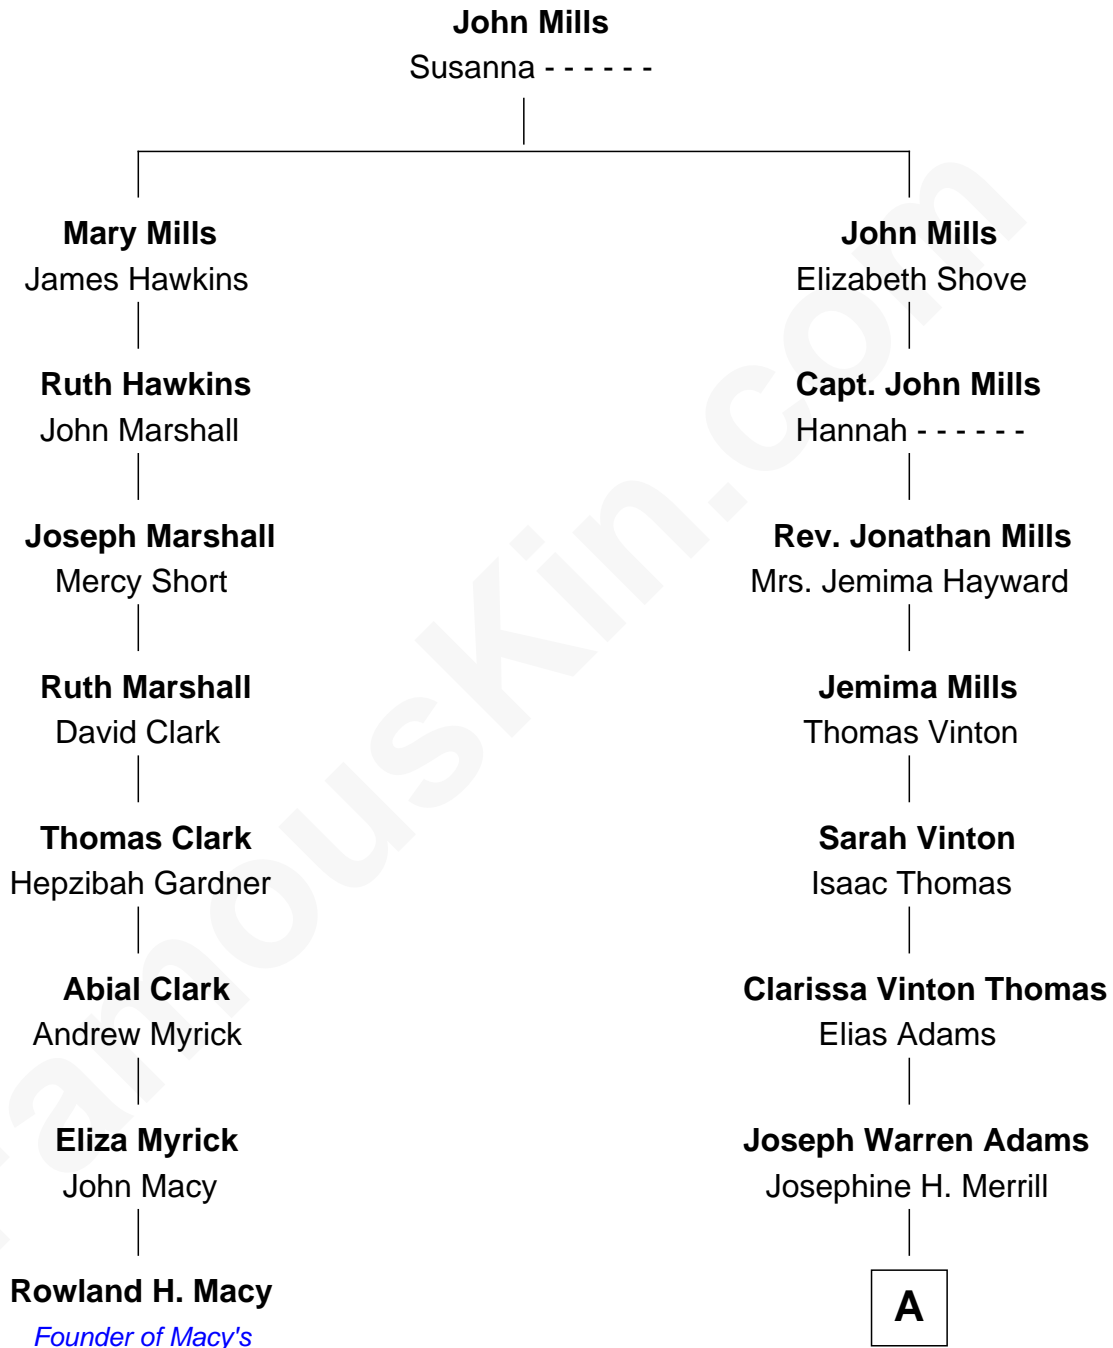

# FamousKin.com Relationship Chart of

**Rowland H. Macy**  
*Founder of Macy's*

7th cousin 2 times removed of

**Raquel Welch**  
*Movie Actress*

A

Clara Louise Adams

Emery Stanford Hall

Josephine Sarah Hall

Armando Carlos Tejada

Raquel Welch

*aka Raquel Welch*

FamousKin.com