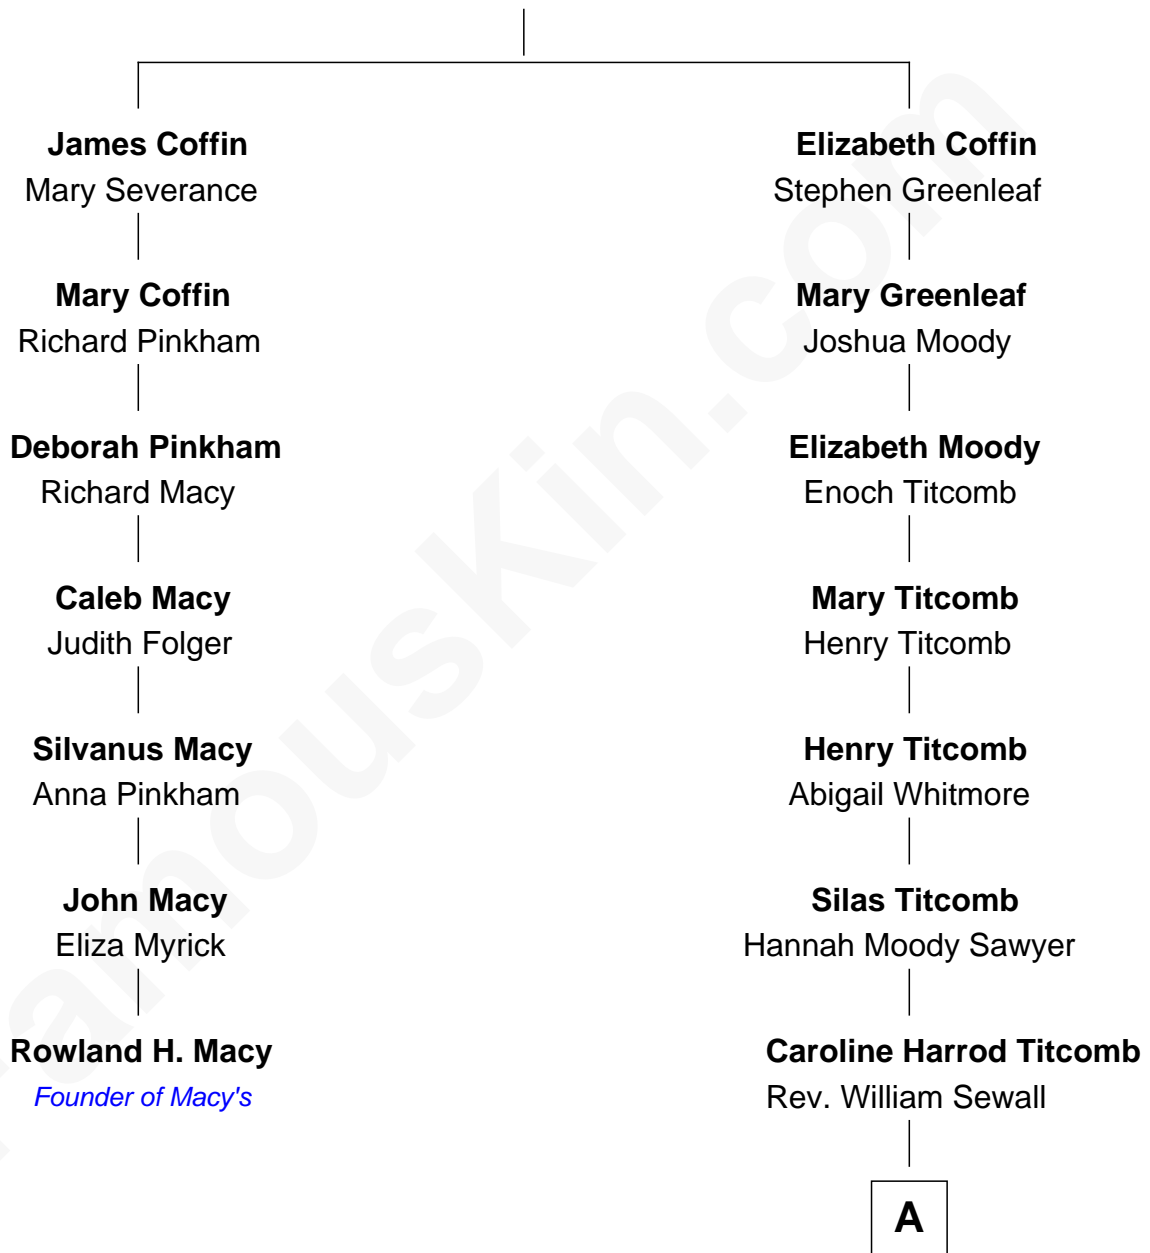

# FamousKin.com Relationship Chart of

**Rowland H. Macy**

*Founder of Macy's*

6th cousin 5 times removed of

**Charlie Day**

*TV and Movie Actor*

**Tristram Coffin**

Dionis Stevens

A

Rev. John Ladd Sewall  
Katharine Mussey Hartwell

Katharine Mussey Sewall  
Roswell Mears Austin

Katharine Hartwell Austin  
Dr. Lawton Parker Greenman Peckham

Mary Adelaide Peckham  
Thomas Charles Day

Charlie Day  
*TV and Movie Actor*