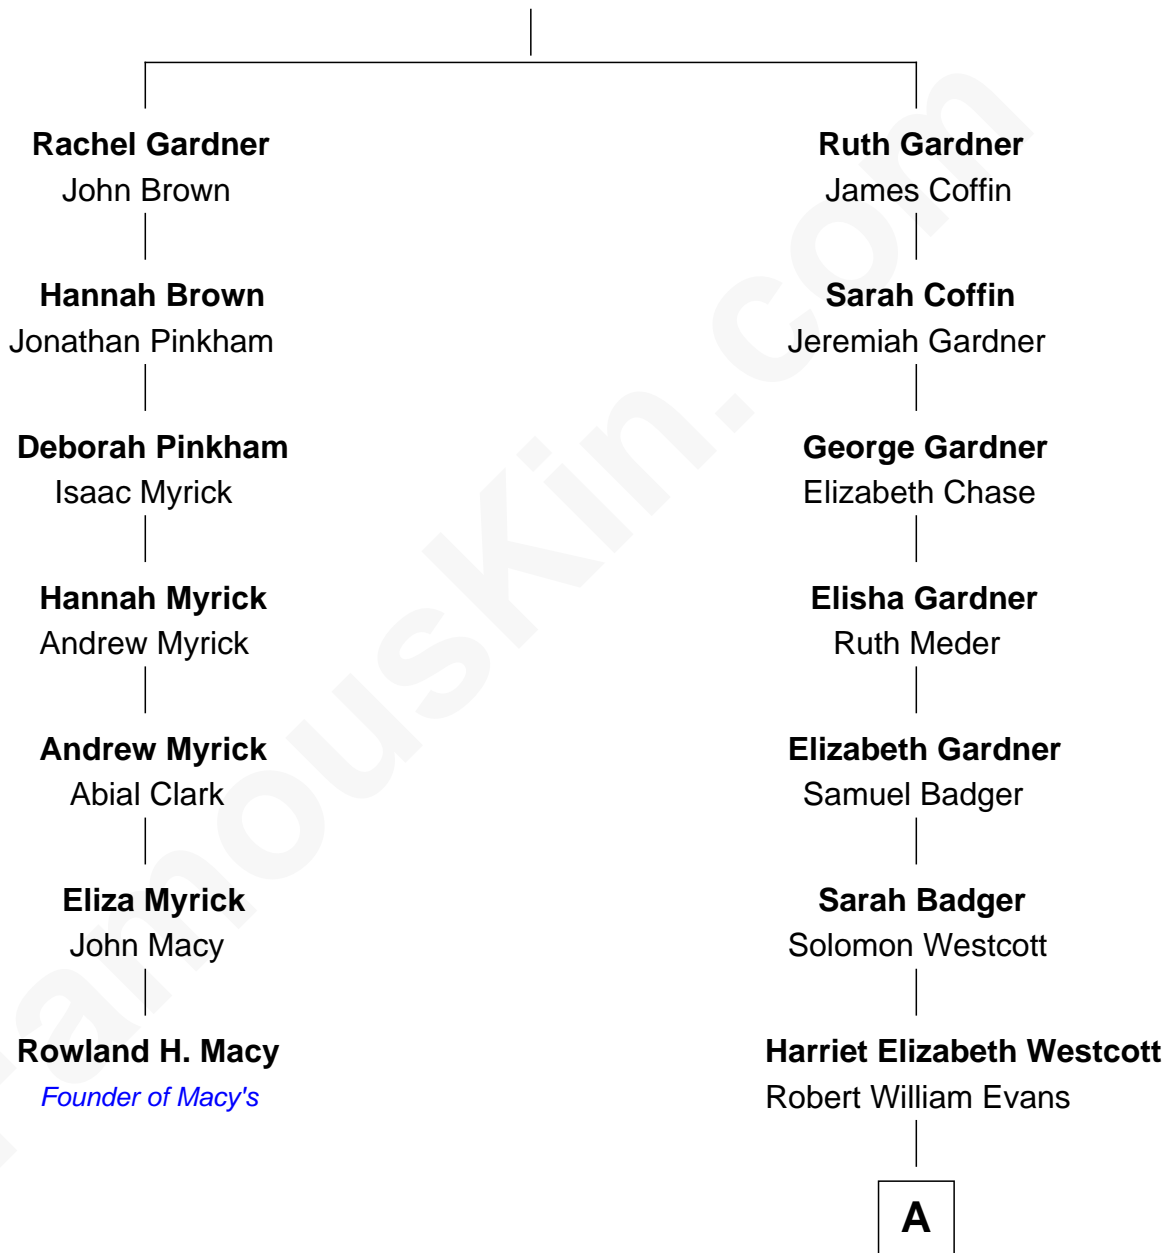

FamousKin.com Relationship Chart of

Rowland H. Macy

Founder of Macy's

6th cousin 3 times removed of

Ann B. Davis

TV Actress

John Gardner
Priscilla Grafton

A

—
Harriet E. Evans
Arthur Curtiss Stott

—
Marguerite Stott
Cassius Miles Davis

—
Ann B. Davis
TV Actress

FamousKin.com