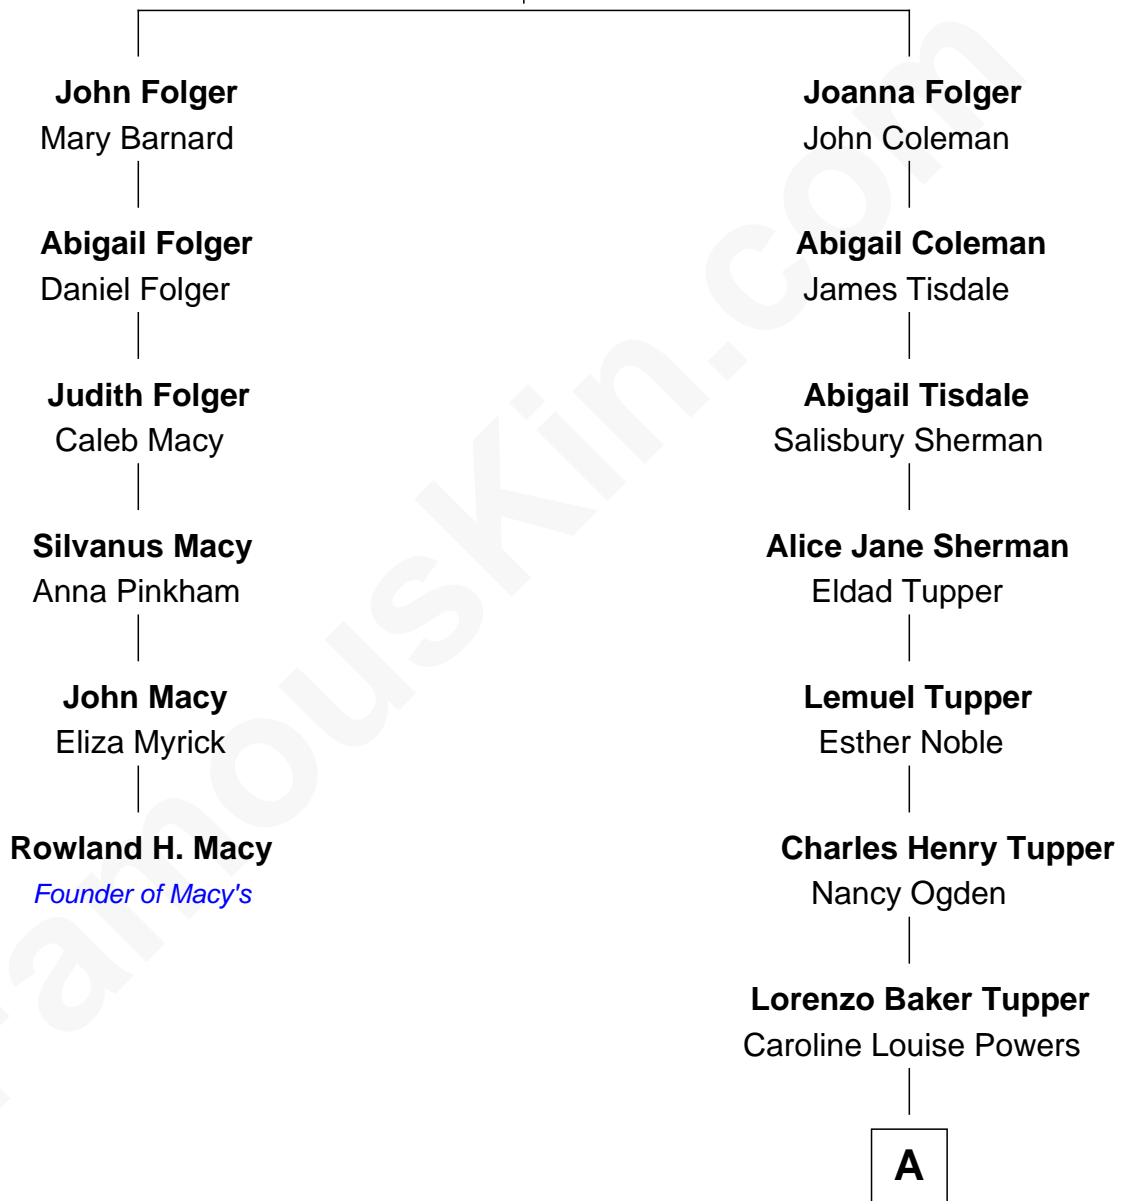

FamousKin.com Relationship Chart of

Rowland H. Macy

Founder of Macy's

5th cousin 5 times removed of

Ken Burns

Documentary Filmmaker

Peter Folger

Mary Morrill

A

—
John Powers Tupper
Francis Howard McMannus

—
George Bancroft Tupper
Lyla Morris Smith

—
Lyla Smith Tupper
Robert Kyle Burns

—
Ken Burns
Documentary Filmmaker