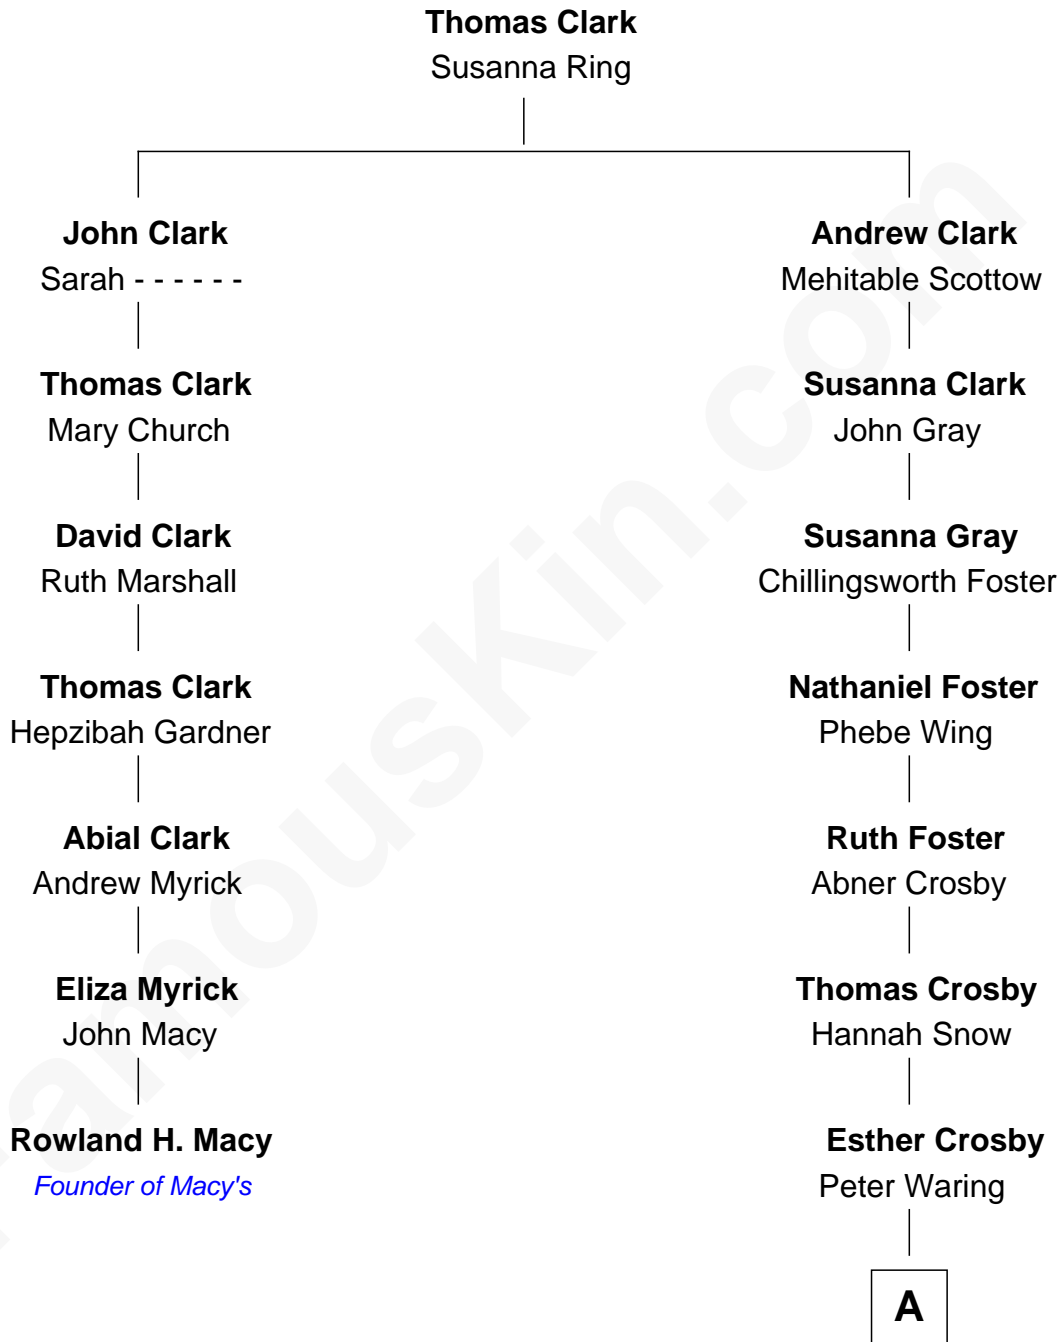

FamousKin.com Relationship Chart of

Rowland H. Macy

Founder of Macy's

6th cousin 4 times removed of

Norman Rockwell

American Artist

A

—
Jarvis Augustus Waring

Nancy Odell Boyce

—
Phebe Boyce Waring

John William Rockwell

—
Jarvis Waring Rockwell

Anne Mary Hill

—
Norman Rockwell

American Artist

FamousKin.com