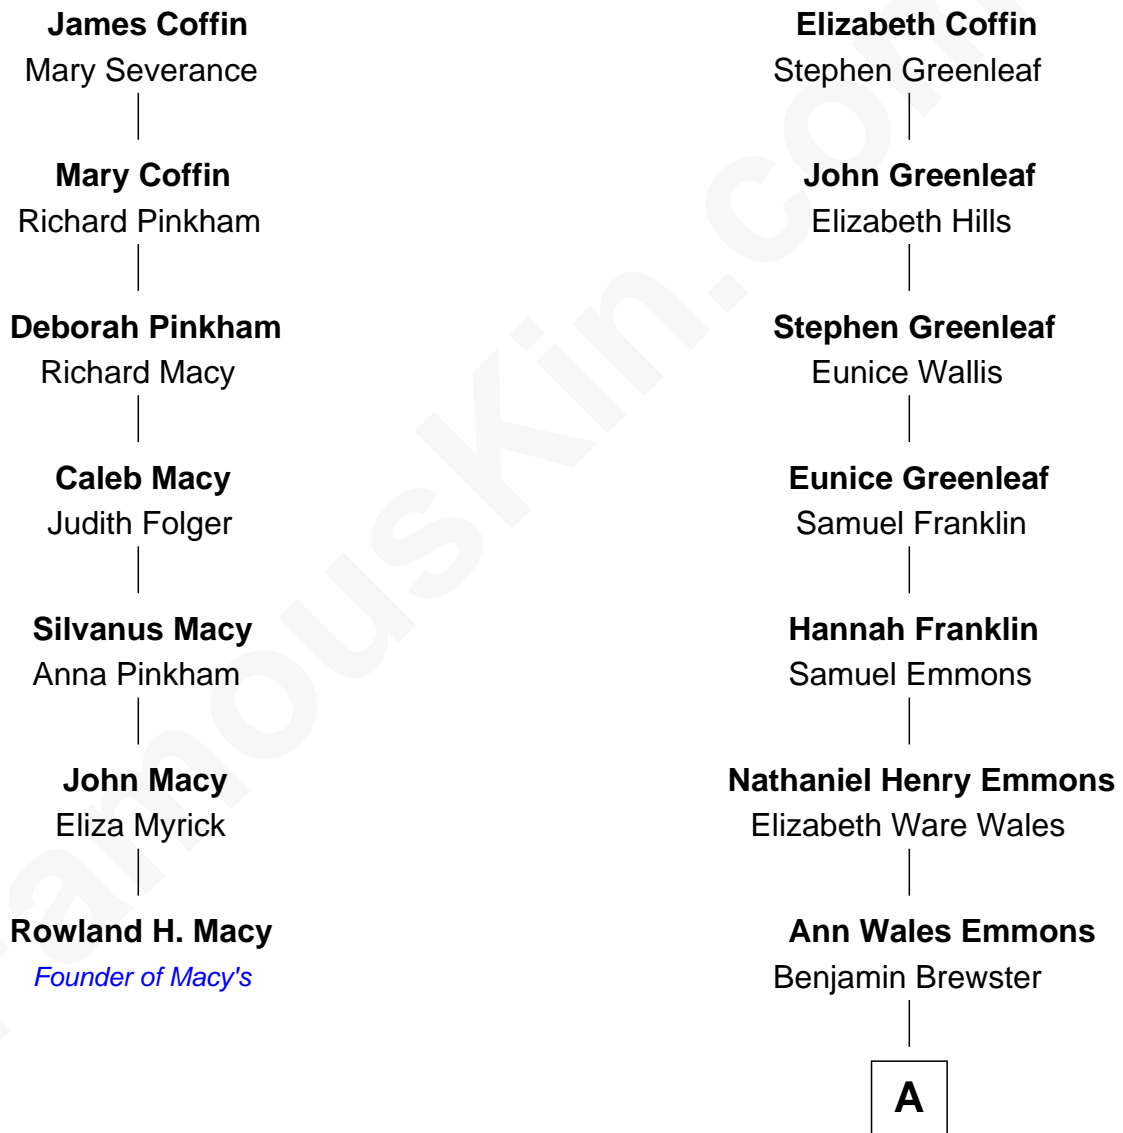

FamousKin.com Relationship Chart of

Rowland H. Macy

Founder of Macy's

6th cousin 4 times removed of

Paget Brewster

TV Actress

Tristram Coffin

Dionis Stevens

A

Dr. George Washington Wales Brewster

Ellen Mackenzie Hodge

George Washington Wales Brewster

Joan Ryerson

Galen Brewster

Hathaway Tew

Paget Brewster

TV Actress