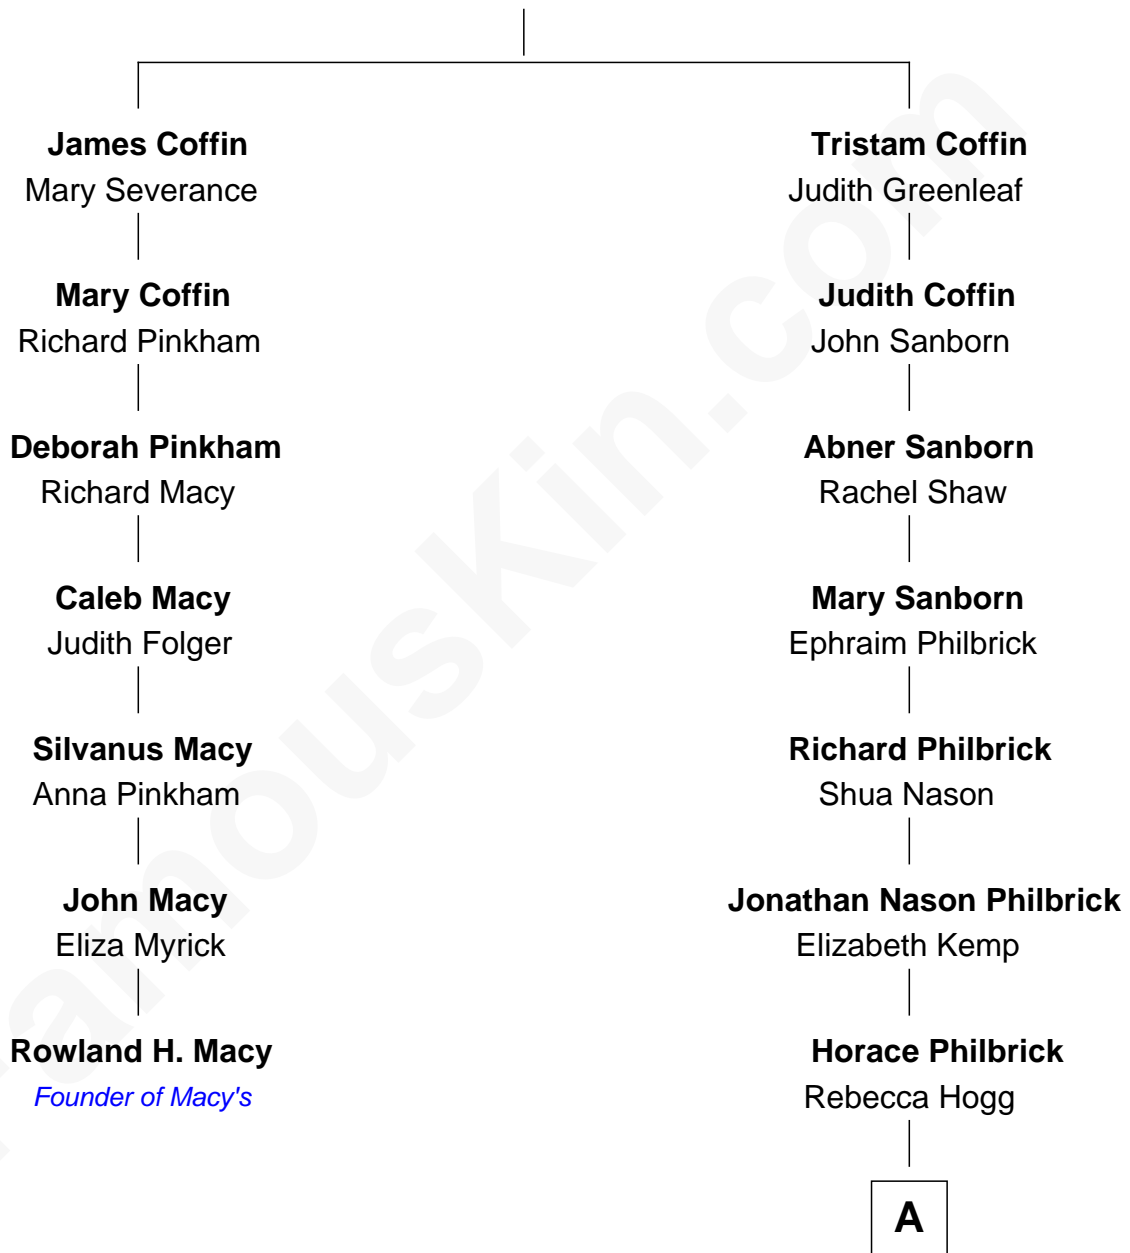

FamousKin.com Relationship Chart of

Rowland H. Macy

Founder of Macy's

6th cousin 5 times removed of

Nathaniel Philbrick

Author of In the Heart of the Sea

Tristram Coffin

Dionis Stevens

A

Horace R. Philbrick
Susan Rebecca Furnald

Charles H. Philbrick
Anna Louise Dunlap

Clarence Horace Philbrick
Mary Fredrika Koopman

Thomas L. Philbrick
Marianne Dennis

Nathaniel Philbrick
Author, In the Heart of the Sea